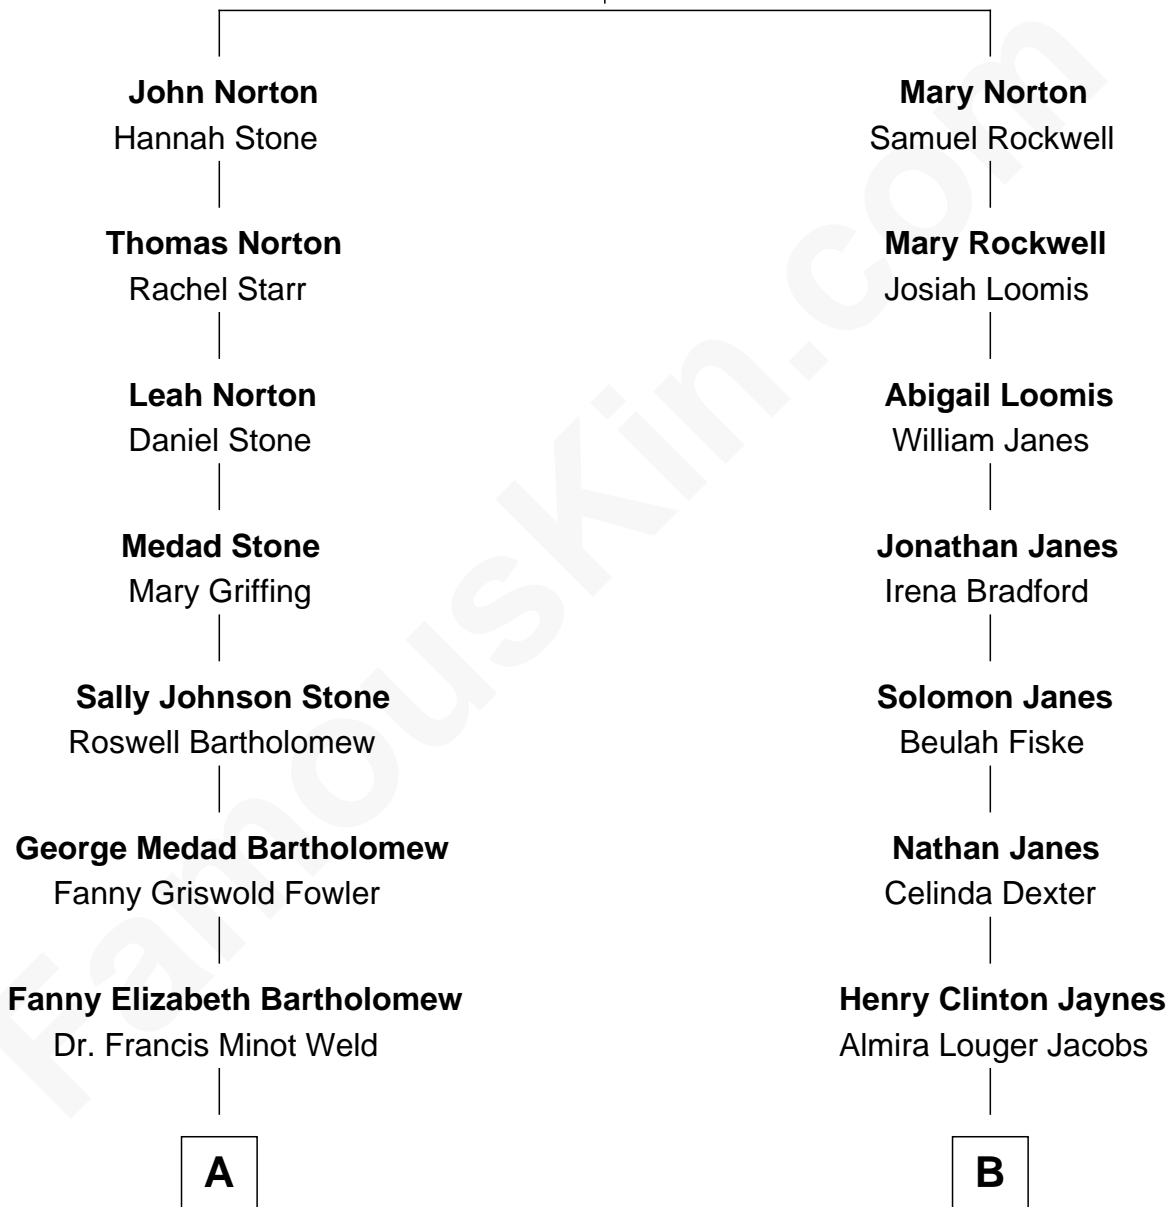

FamousKin.com Relationship Chart of

Bill Weld

68th Governor of Massachusetts

9th cousin 1 time removed of

Jane Fonda

Movie Actress

Thomas Norton

Grace Wells

A

Francis Minot Weld
Margaret Low White

David Weld
Mary Blake Nichols

Bill Weld
68th Governor of Massachusetts

B

Henry Silas Jaynes
Elma L. Lanphear

Herberta Elma Jaynes
William Brace Fonda

Henry Jaynes Fonda
Frances Ford Seymour