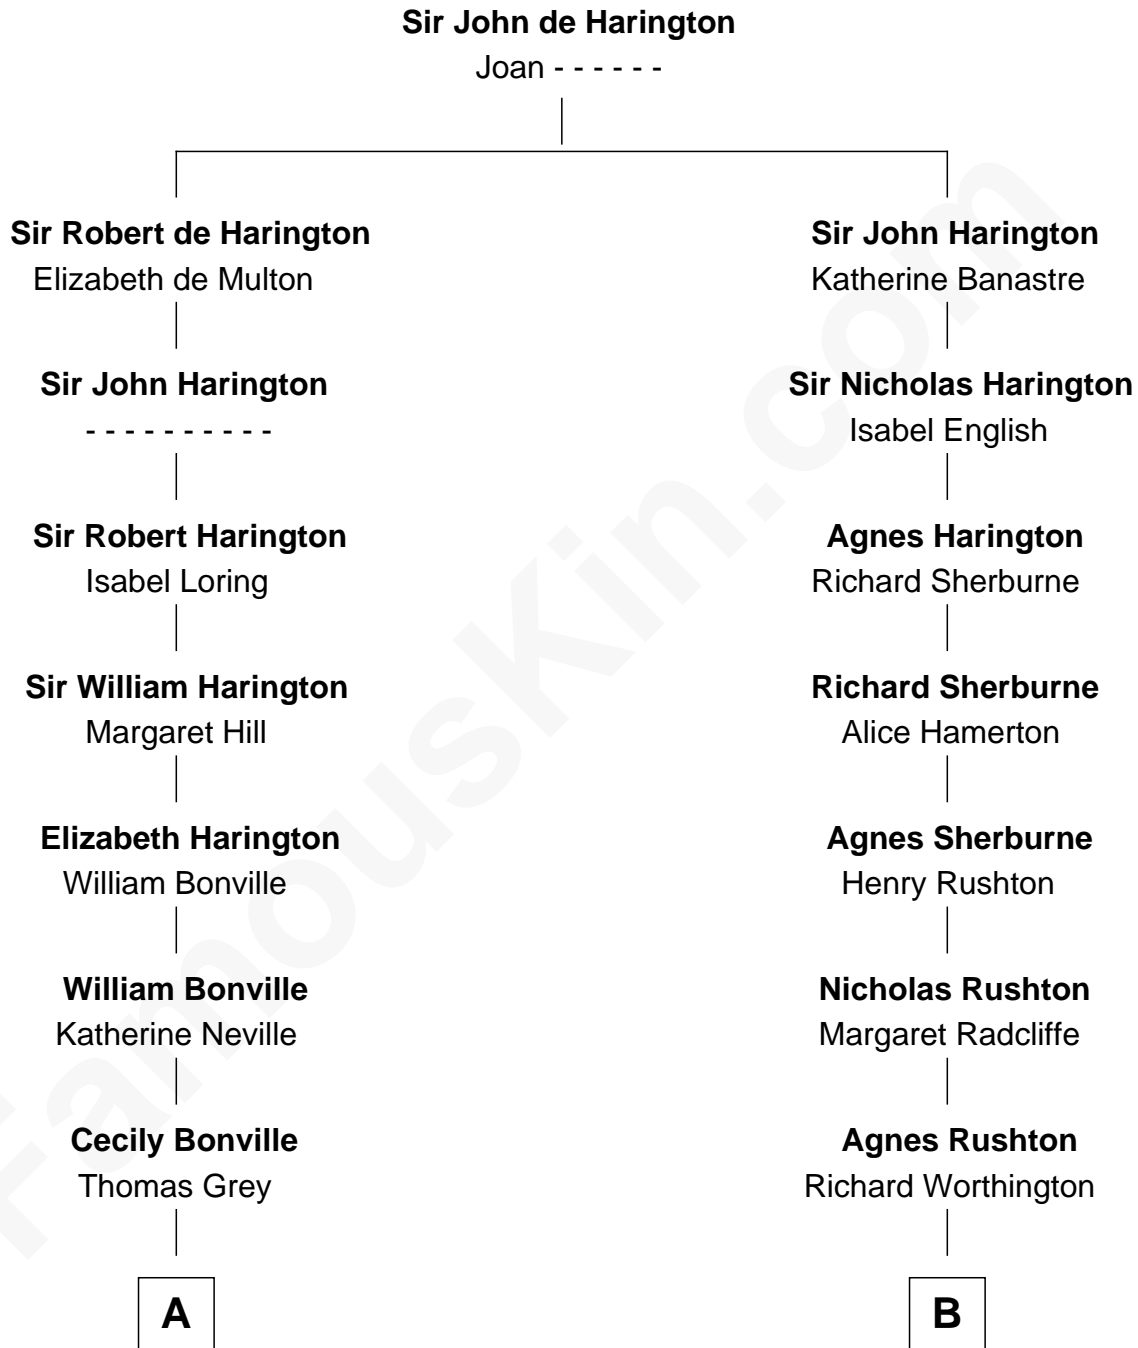

FamousKin.com Relationship Chart of

Bill Weld

68th Governor of Massachusetts

20th cousin 1 time removed of

Jane Fonda

Movie Actress

C

Harriet Low
John Babcock Hillard

Harriet Hillard
William Augustus White

Margaret Low White
Francis Minot Weld

David Weld
Mary Blake Nichols

Bill Weld
68th Governor of Massachusetts

D

George DeVillers Seymour
Frances Gabriella Ford

Eugene Ford Seymour
Sophie Mildred Bower