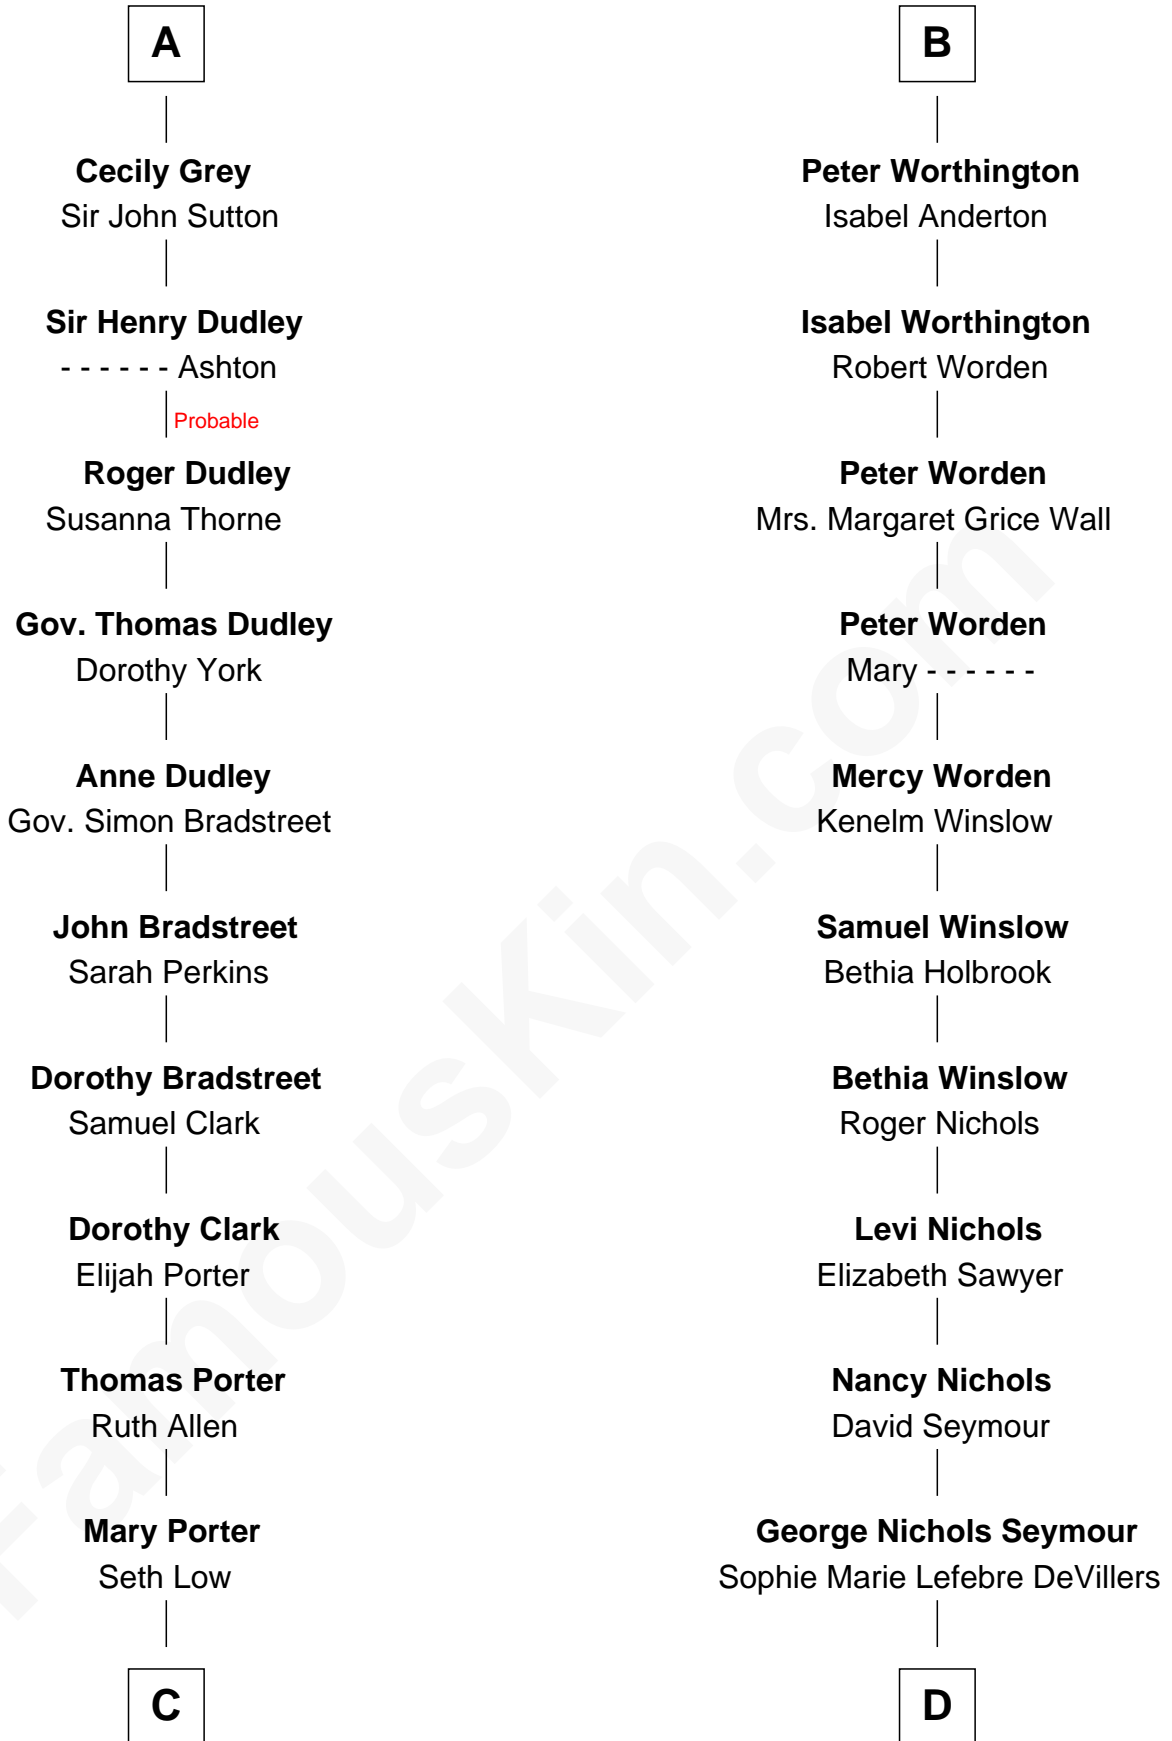

FamousKin.com Relationship Chart of

Bill Weld

68th Governor of Massachusetts

20th cousin 1 time removed of

Jane Fonda

Movie Actress

C

Harriet Low
John Babcock Hillard

Harriet Hillard
William Augustus White

Margaret Low White
Francis Minot Weld

David Weld
Mary Blake Nichols

Bill Weld
68th Governor of Massachusetts

D

George DeVillers Seymour
Frances Gabriella Ford

Eugene Ford Seymour
Sophie Mildred Bower