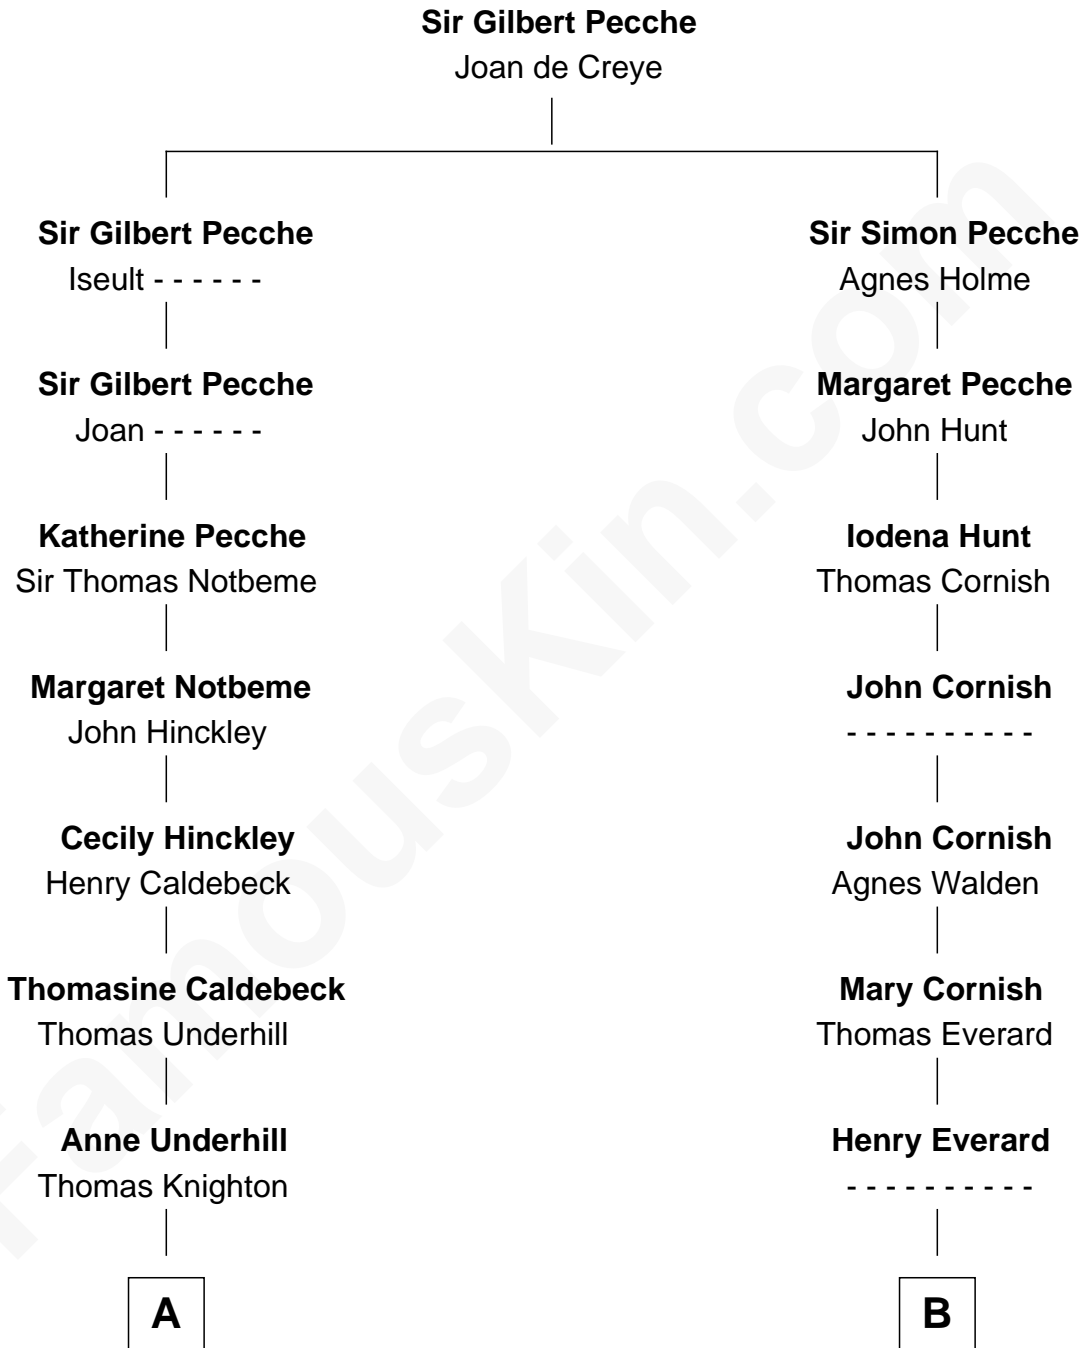

FamousKin.com

Relationship Chart of

Bill Weld

68th Governor of Massachusetts

16th cousin 5 times removed of

Eliphalet Remington

Founder of Remington Arms Company

C

—
Susan Farley Treadwell

George Nichols

—
John White Treadwell Nichols

Mary Blake Slocum

—
John Treadwell Nichols

Cornelia DuBois Floyd

—
Mary Blake Nichols

David Weld