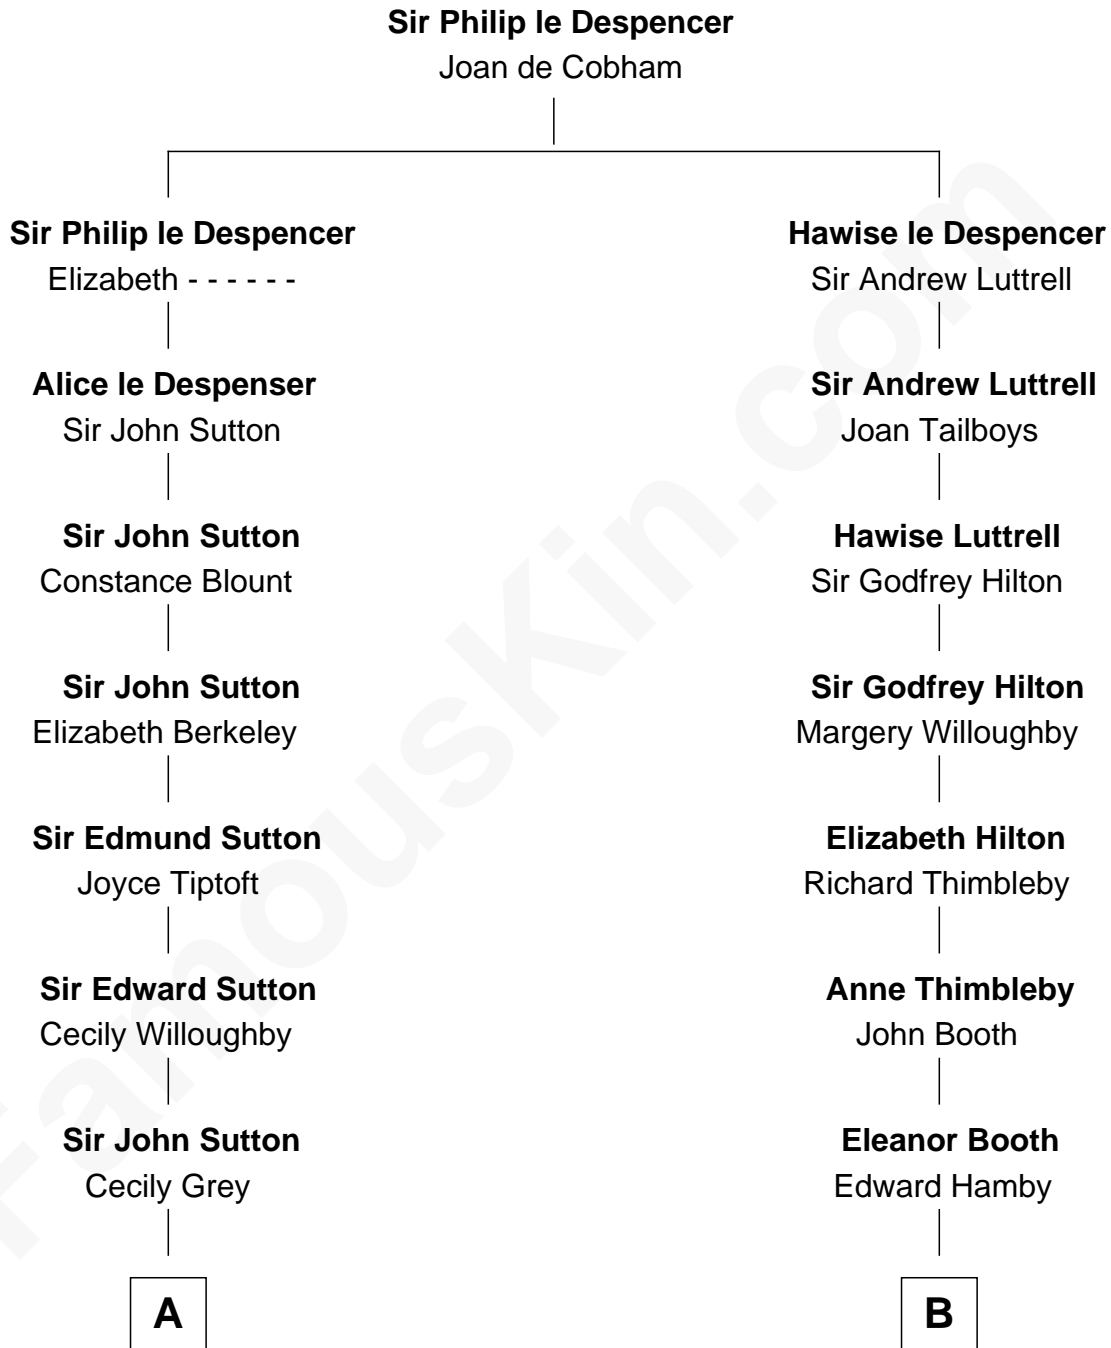

FamousKin.com

Relationship Chart of

Bill Weld

68th Governor of Massachusetts

16th cousin 4 times removed of

Lucretia (Rudolph) Garfield

First Lady of President James Garfield

C

—
Harriet Hillard
William Augustus White

—
Margaret Low White
Francis Minot Weld

—
David Weld
Mary Blake Nichols

—
Bill Weld
68th Governor of Massachusetts

FamousKin.com