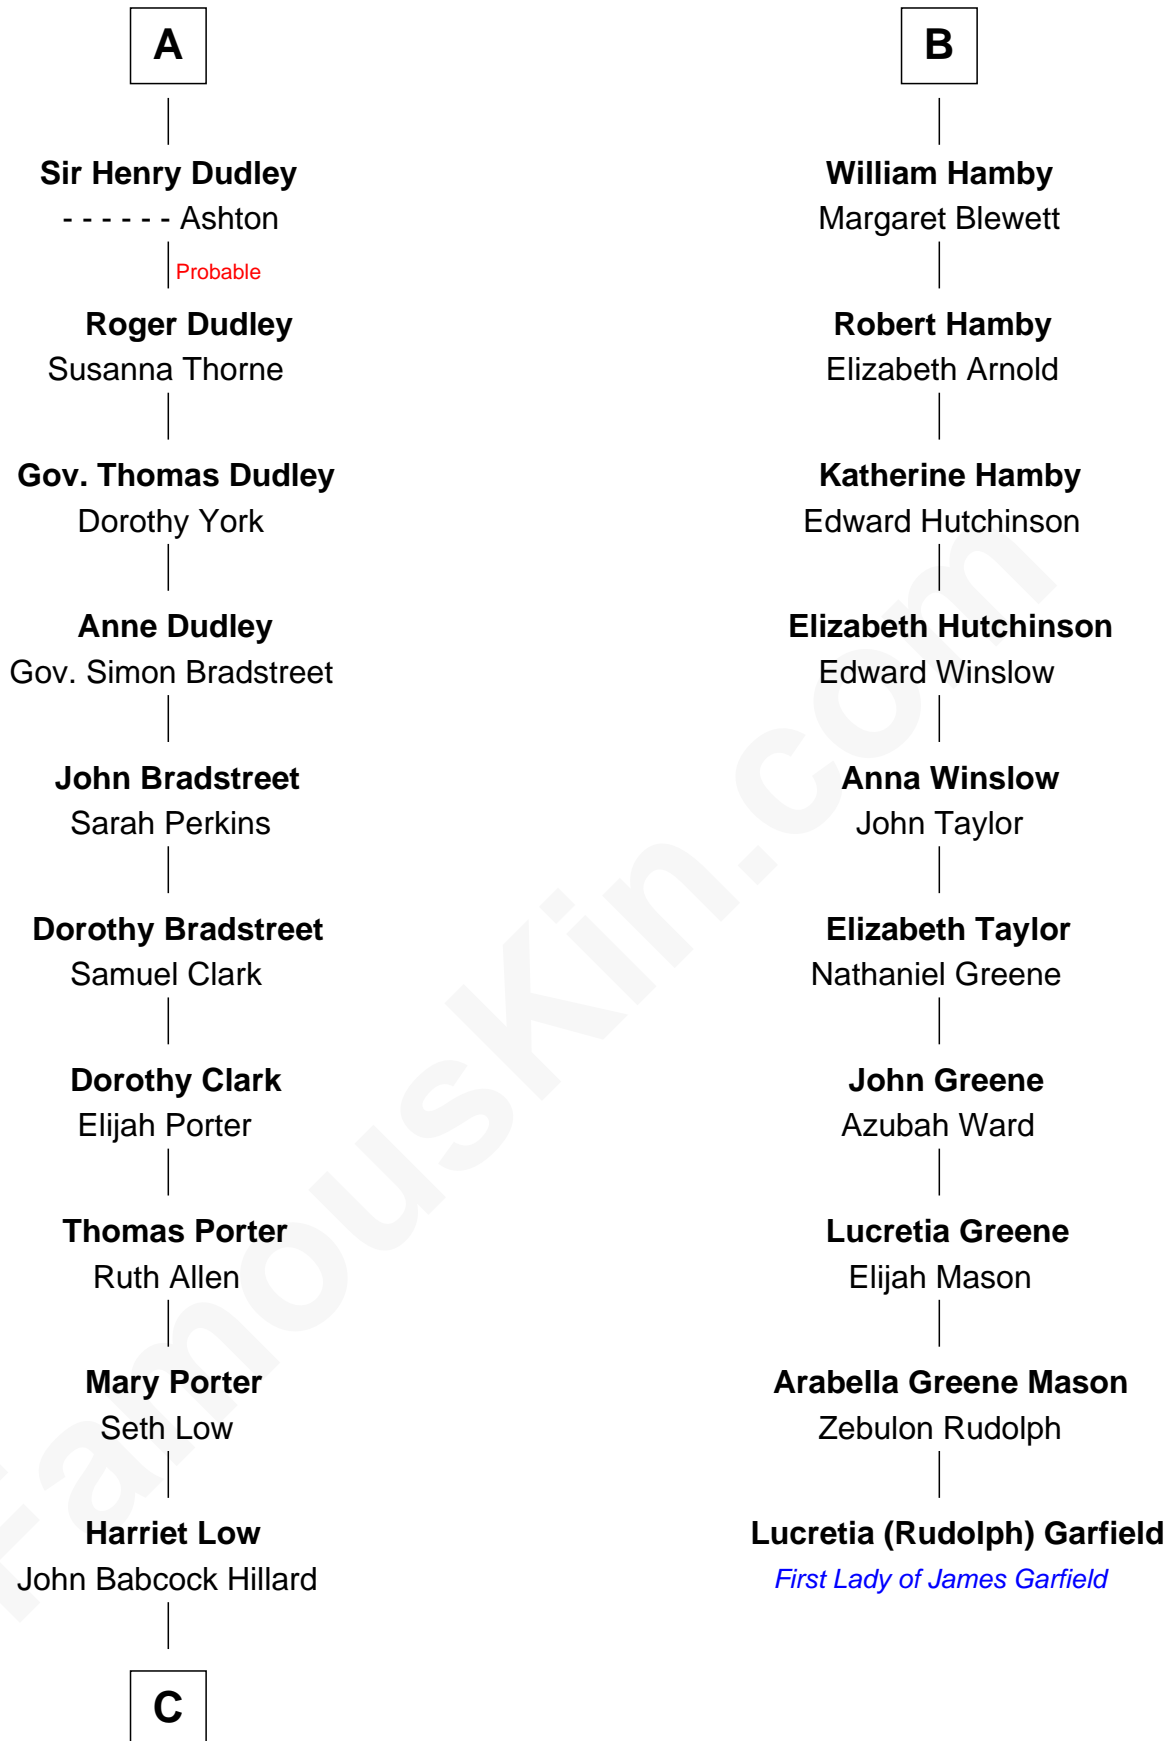

FamousKin.com

Relationship Chart of

Bill Weld

68th Governor of Massachusetts

16th cousin 4 times removed of

Lucretia (Rudolph) Garfield

First Lady of President James Garfield

C

—
Harriet Hillard
William Augustus White

—
Margaret Low White
Francis Minot Weld

—
David Weld
Mary Blake Nichols

—
Bill Weld
68th Governor of Massachusetts

FamousKin.com