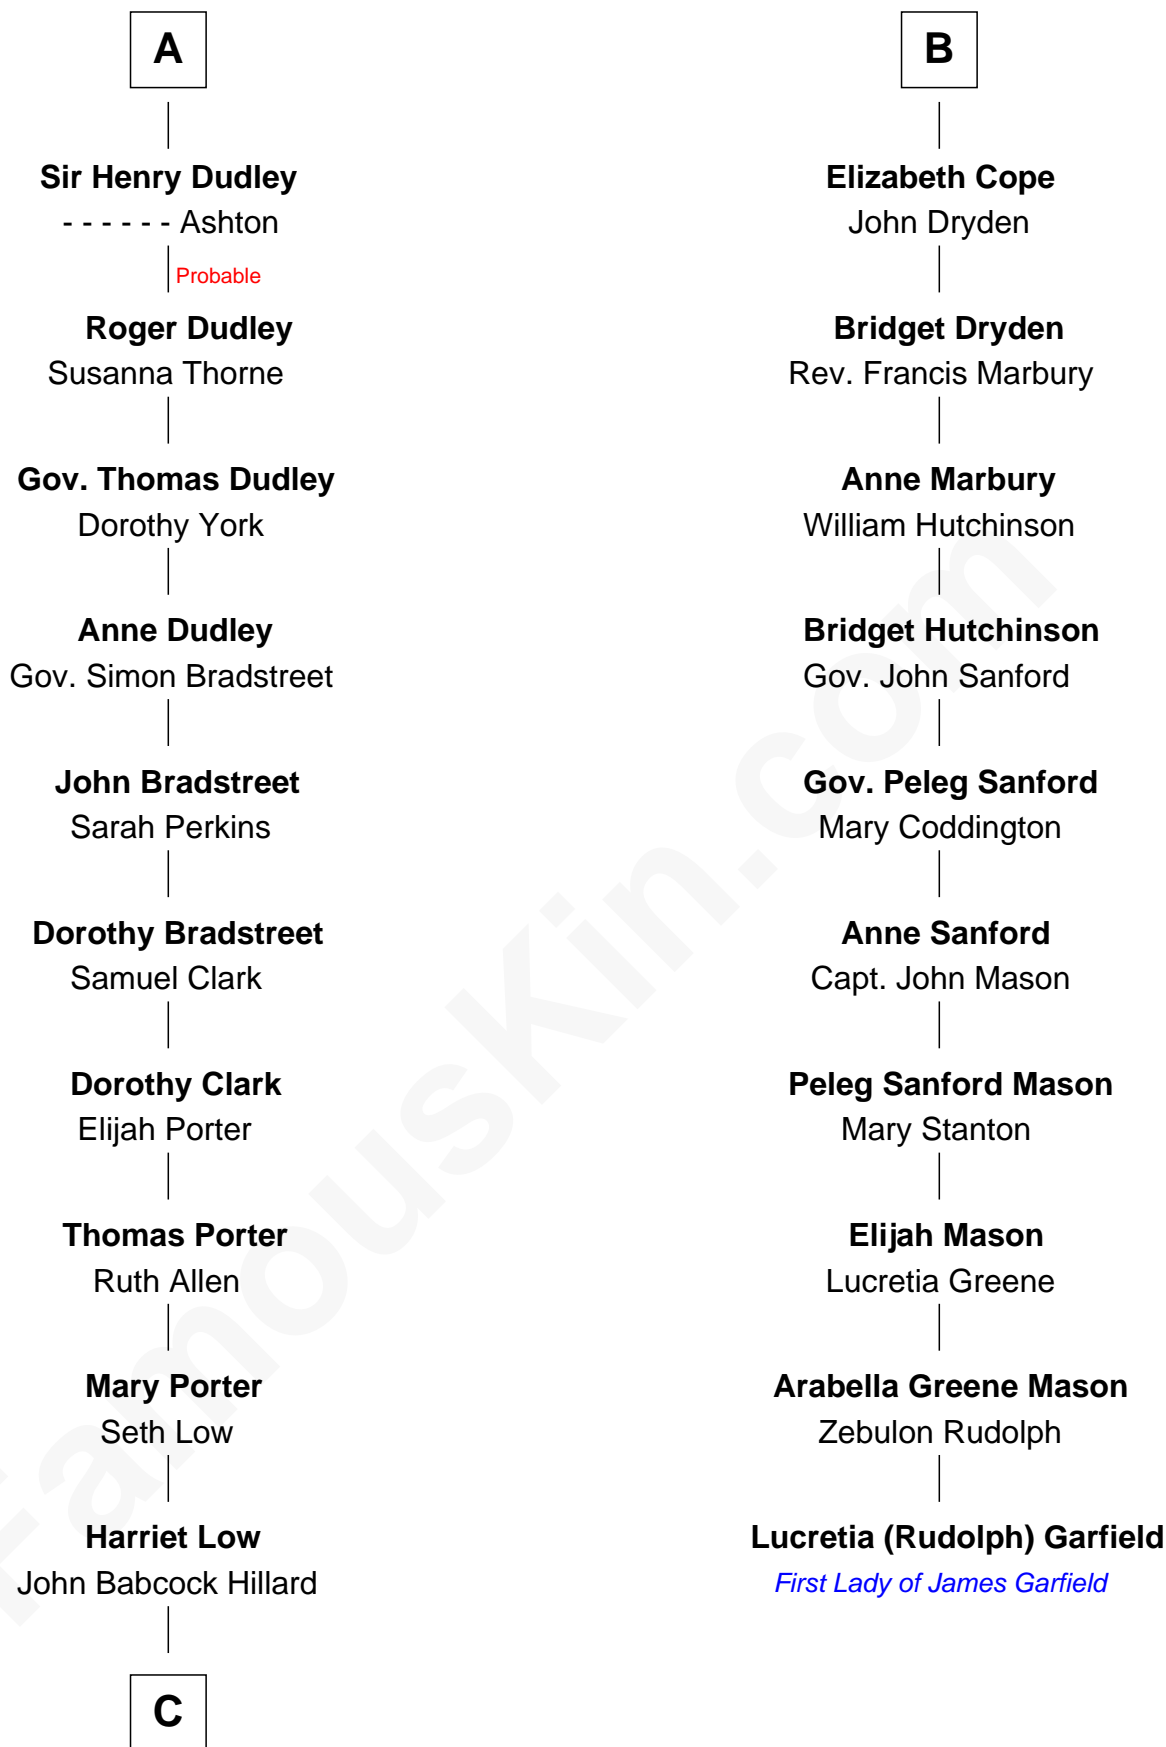

FamousKin.com

Relationship Chart of

Bill Weld

68th Governor of Massachusetts

16th cousin 4 times removed of

Lucretia (Rudolph) Garfield

First Lady of President James Garfield

C

—
Harriet Hillard
William Augustus White

—
Margaret Low White
Francis Minot Weld

—
David Weld
Mary Blake Nichols

—
Bill Weld
68th Governor of Massachusetts

FamousKin.com