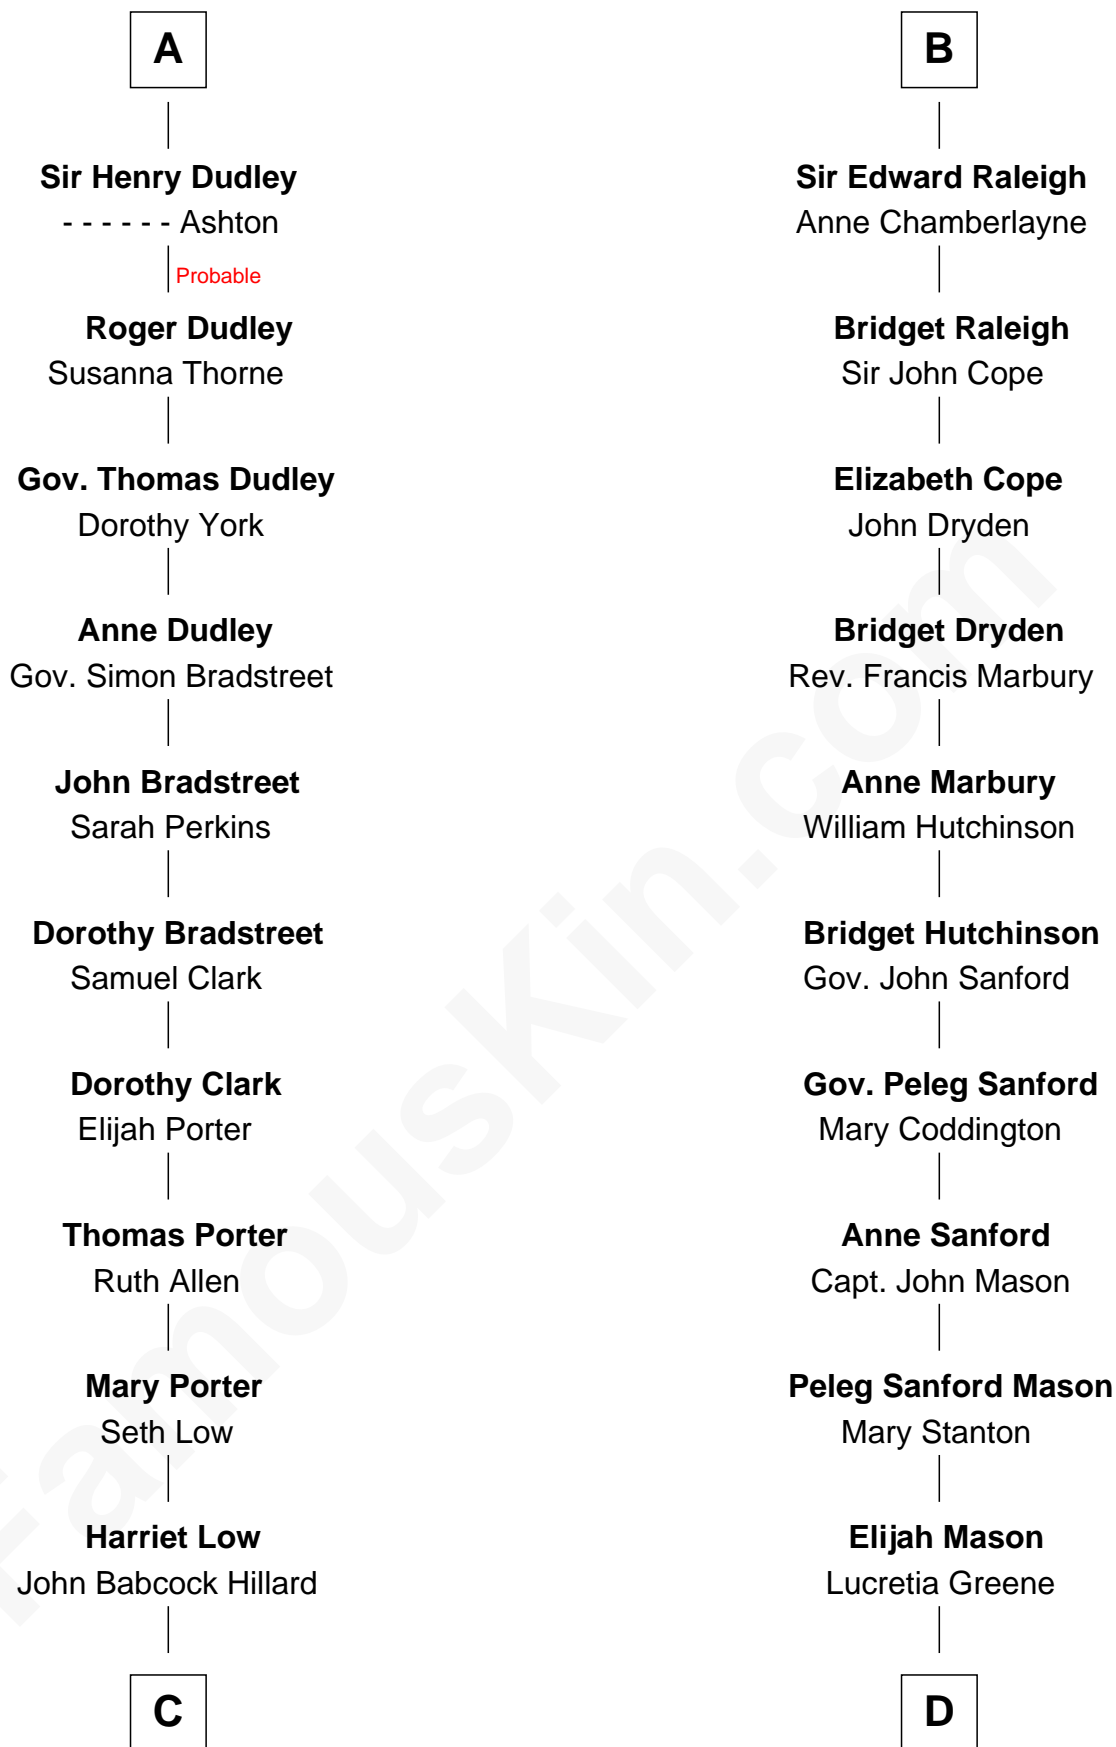

FamousKin.com

Relationship Chart of

Bill Weld

68th Governor of Massachusetts

18th cousin 2 times removed of

Lucretia (Rudolph) Garfield

First Lady of President James Garfield

Sir Hugh I de Audley

Iseult de Mortimer

C

Harriet Hillard
William Augustus White

Margaret Low White
Francis Minot Weld

David Weld
Mary Blake Nichols

Bill Weld
68th Governor of Massachusetts

D

Arabella Greene Mason
Zebulon Rudolph