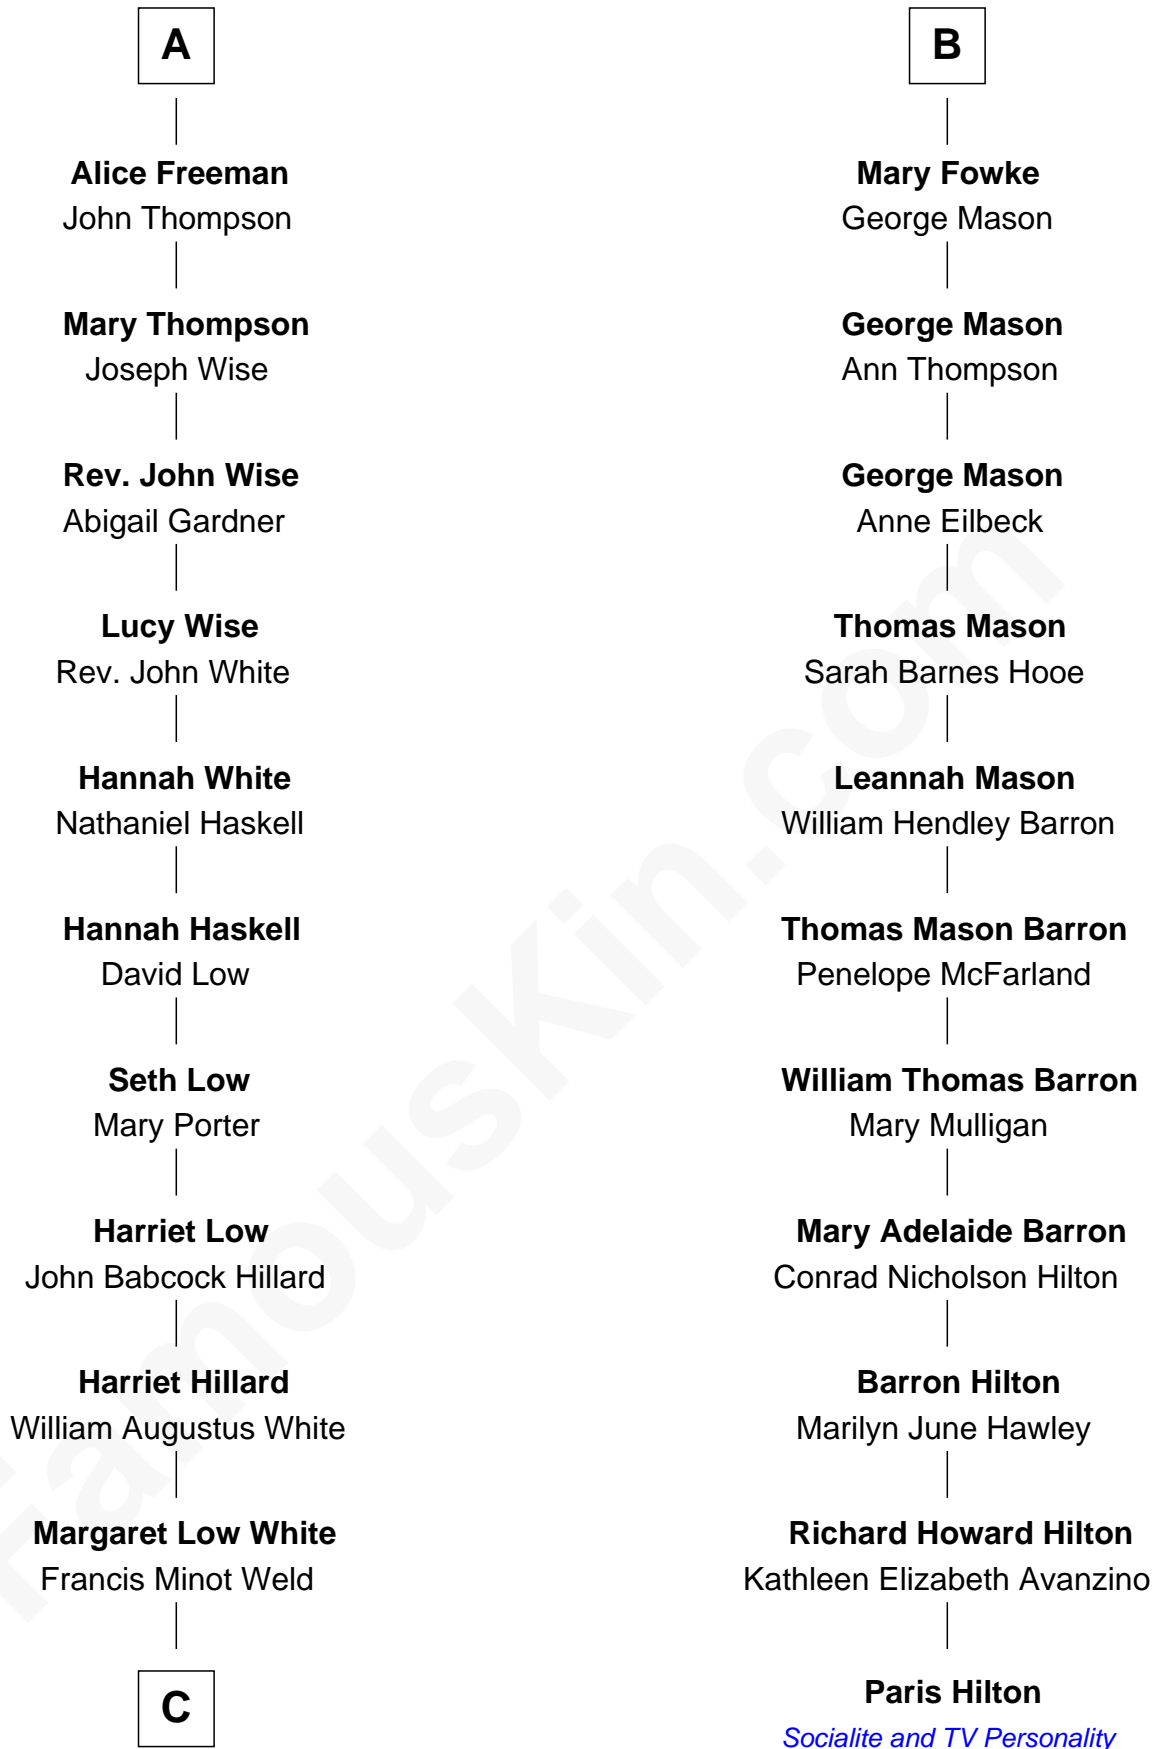

# FamousKin.com Relationship Chart of

**Bill Weld**

*68th Governor of Massachusetts*

17th cousin 1 time removed of

**Paris Hilton**

*Socialite and TV Personality*

**C**

—  
**David Weld**

Mary Blake Nichols

—  
**Bill Weld**

*68th Governor of Massachusetts*

FamousKin.com