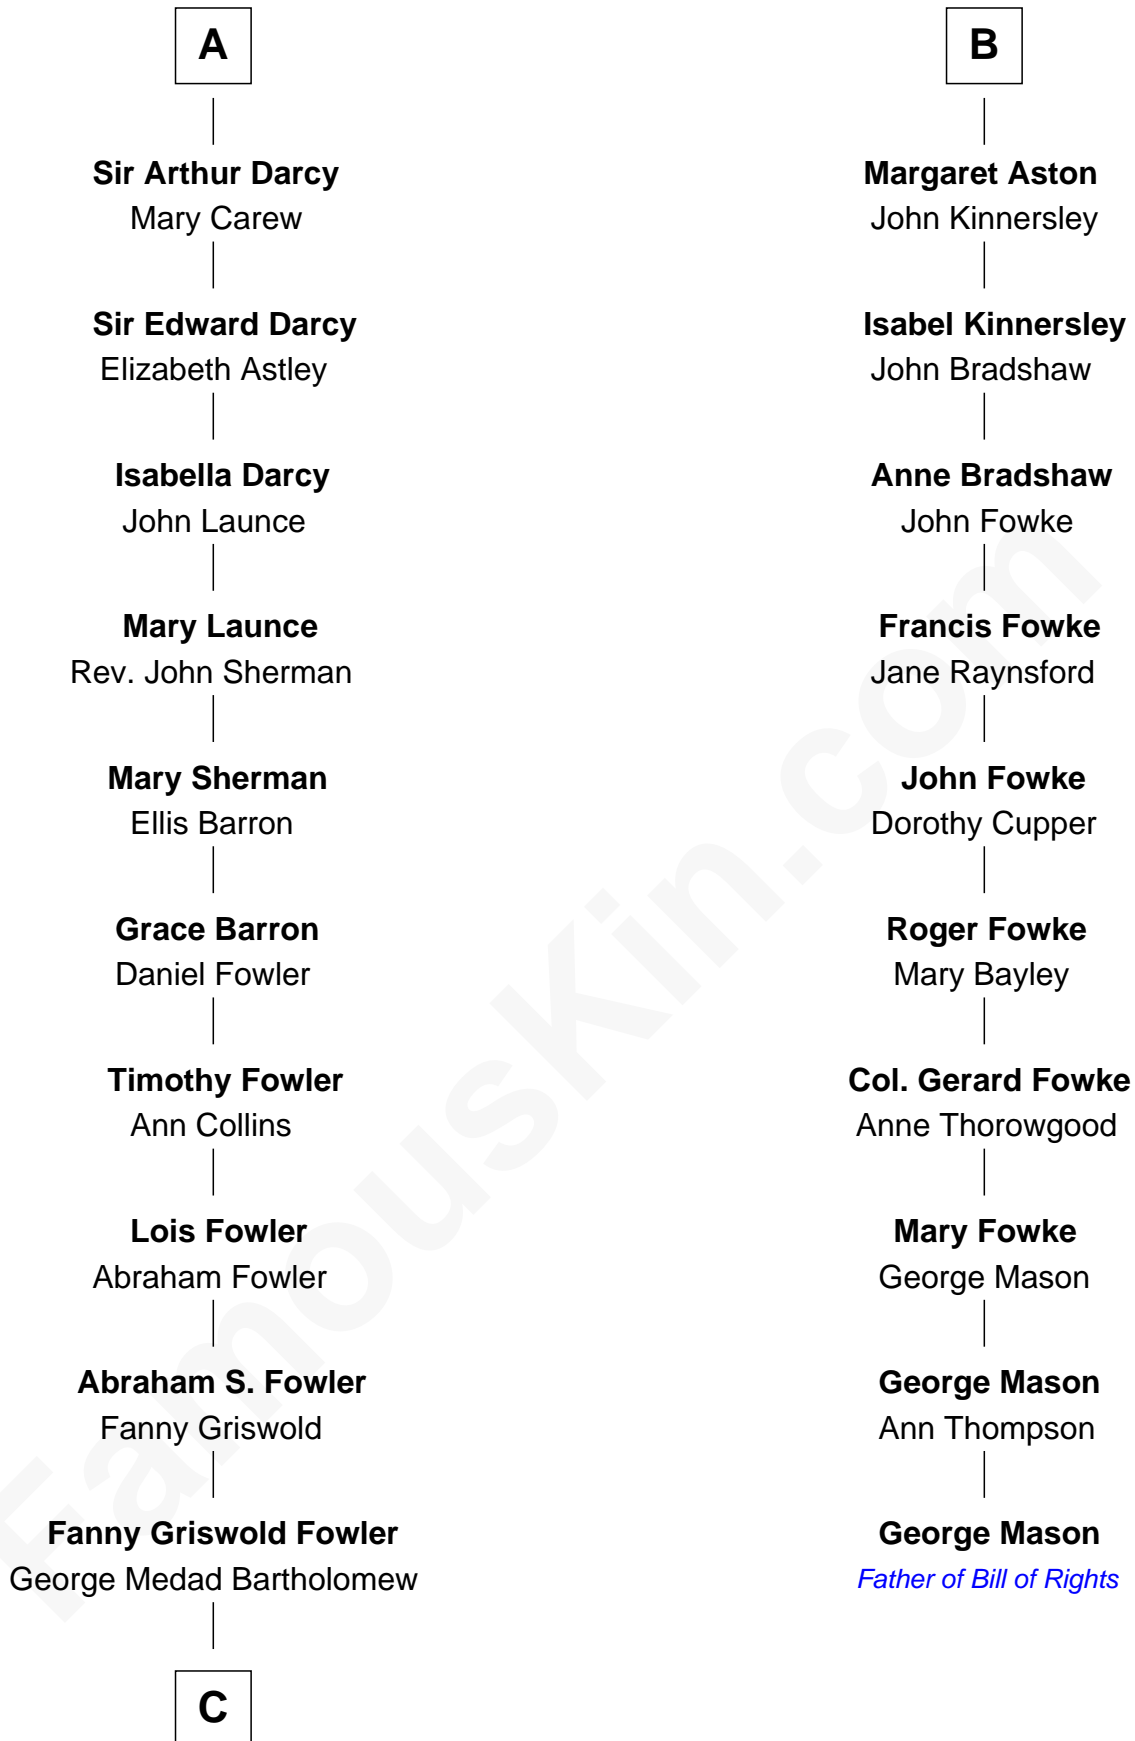

FamousKin.com

Relationship Chart of

Bill Weld

68th Governor of Massachusetts
16th cousin 4 times removed of

George Mason
Father of the U.S. Bill of Rights

John de Botetourte
Maud FitzThomas

C

Fanny Elizabeth Bartholomew

Dr. Francis Minot Weld

Francis Minot Weld

Margaret Low White

David Weld

Mary Blake Nichols

Bill Weld

68th Governor of Massachusetts

FamousKin.com