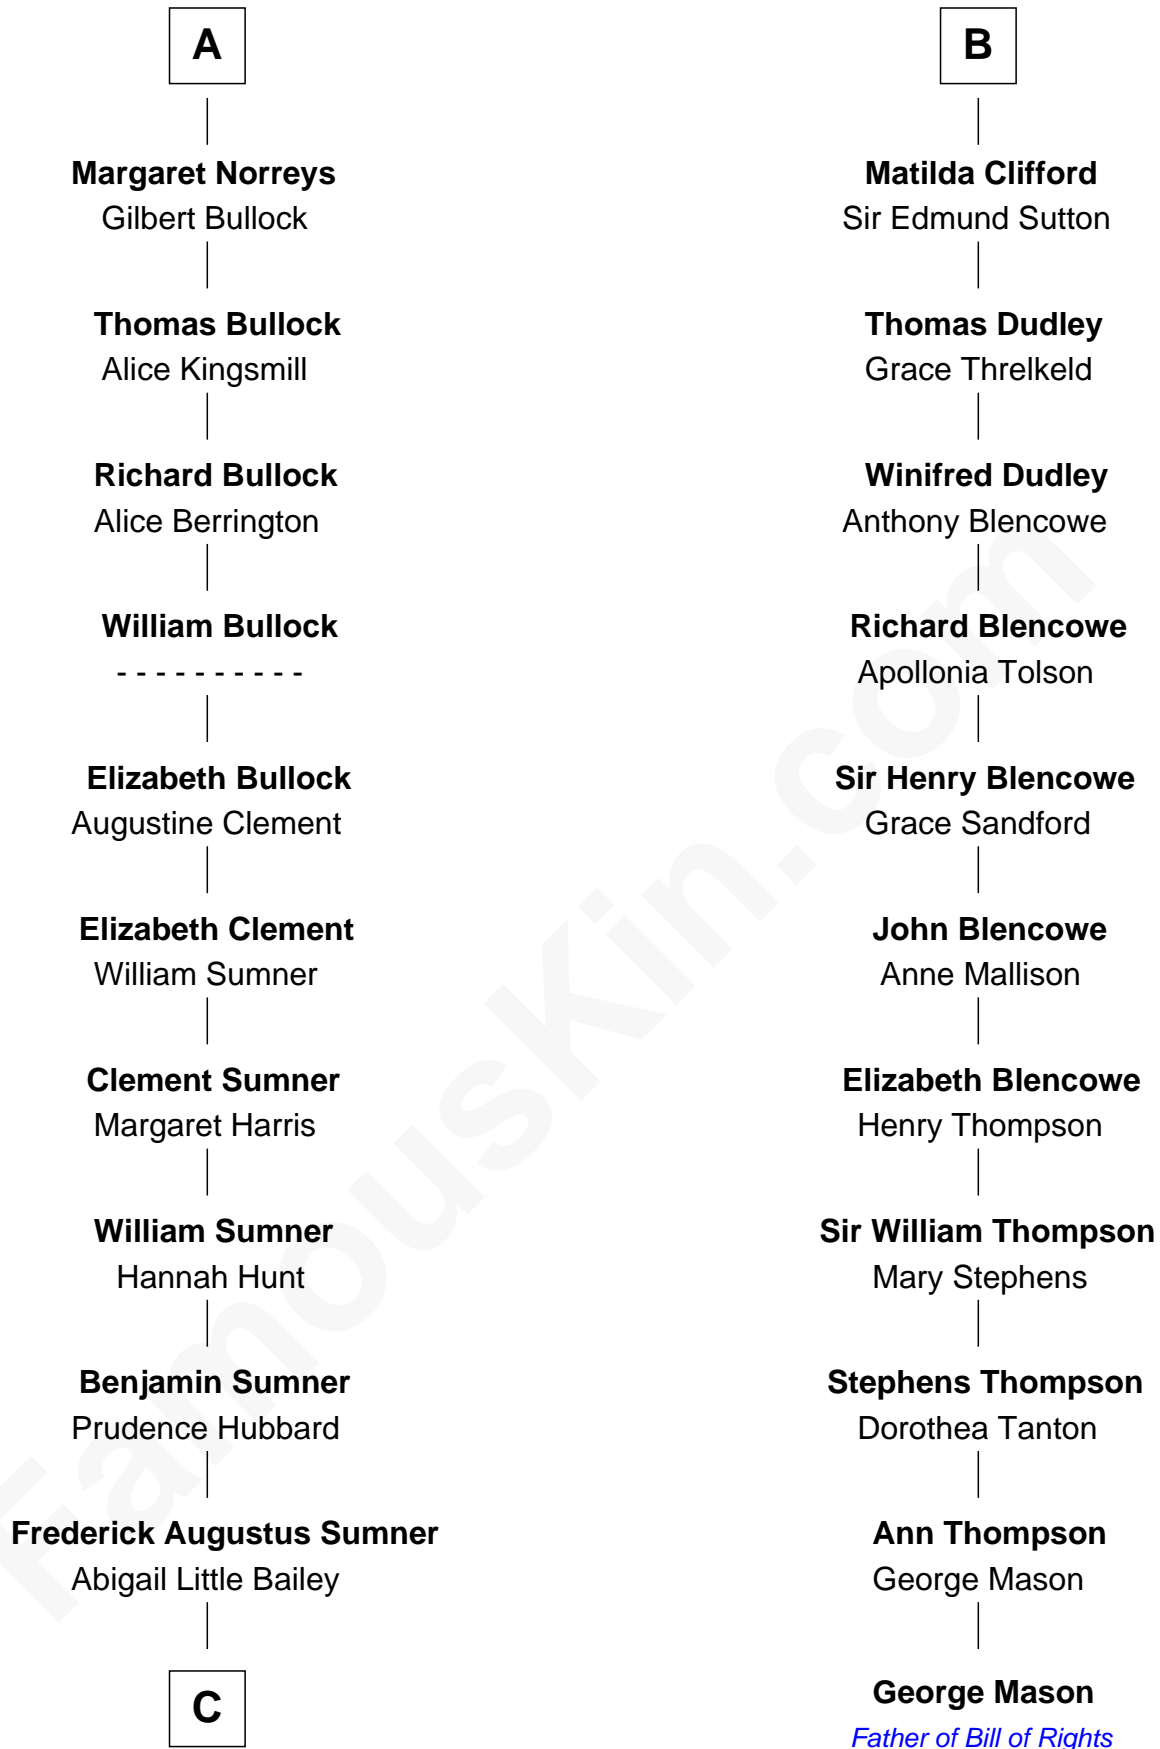

FamousKin.com

Relationship Chart of

Bill Weld

68th Governor of Massachusetts
17th cousin 4 times removed of

George Mason
Father of the U.S. Bill of Rights

C

Sarah Sumner
Thomas Swan Weld

Dr. Francis Minot Weld
Fanny Elizabeth Bartholomew

Francis Minot Weld
Margaret Low White

David Weld
Mary Blake Nichols

Bill Weld
68th Governor of Massachusetts

FamousKin.com