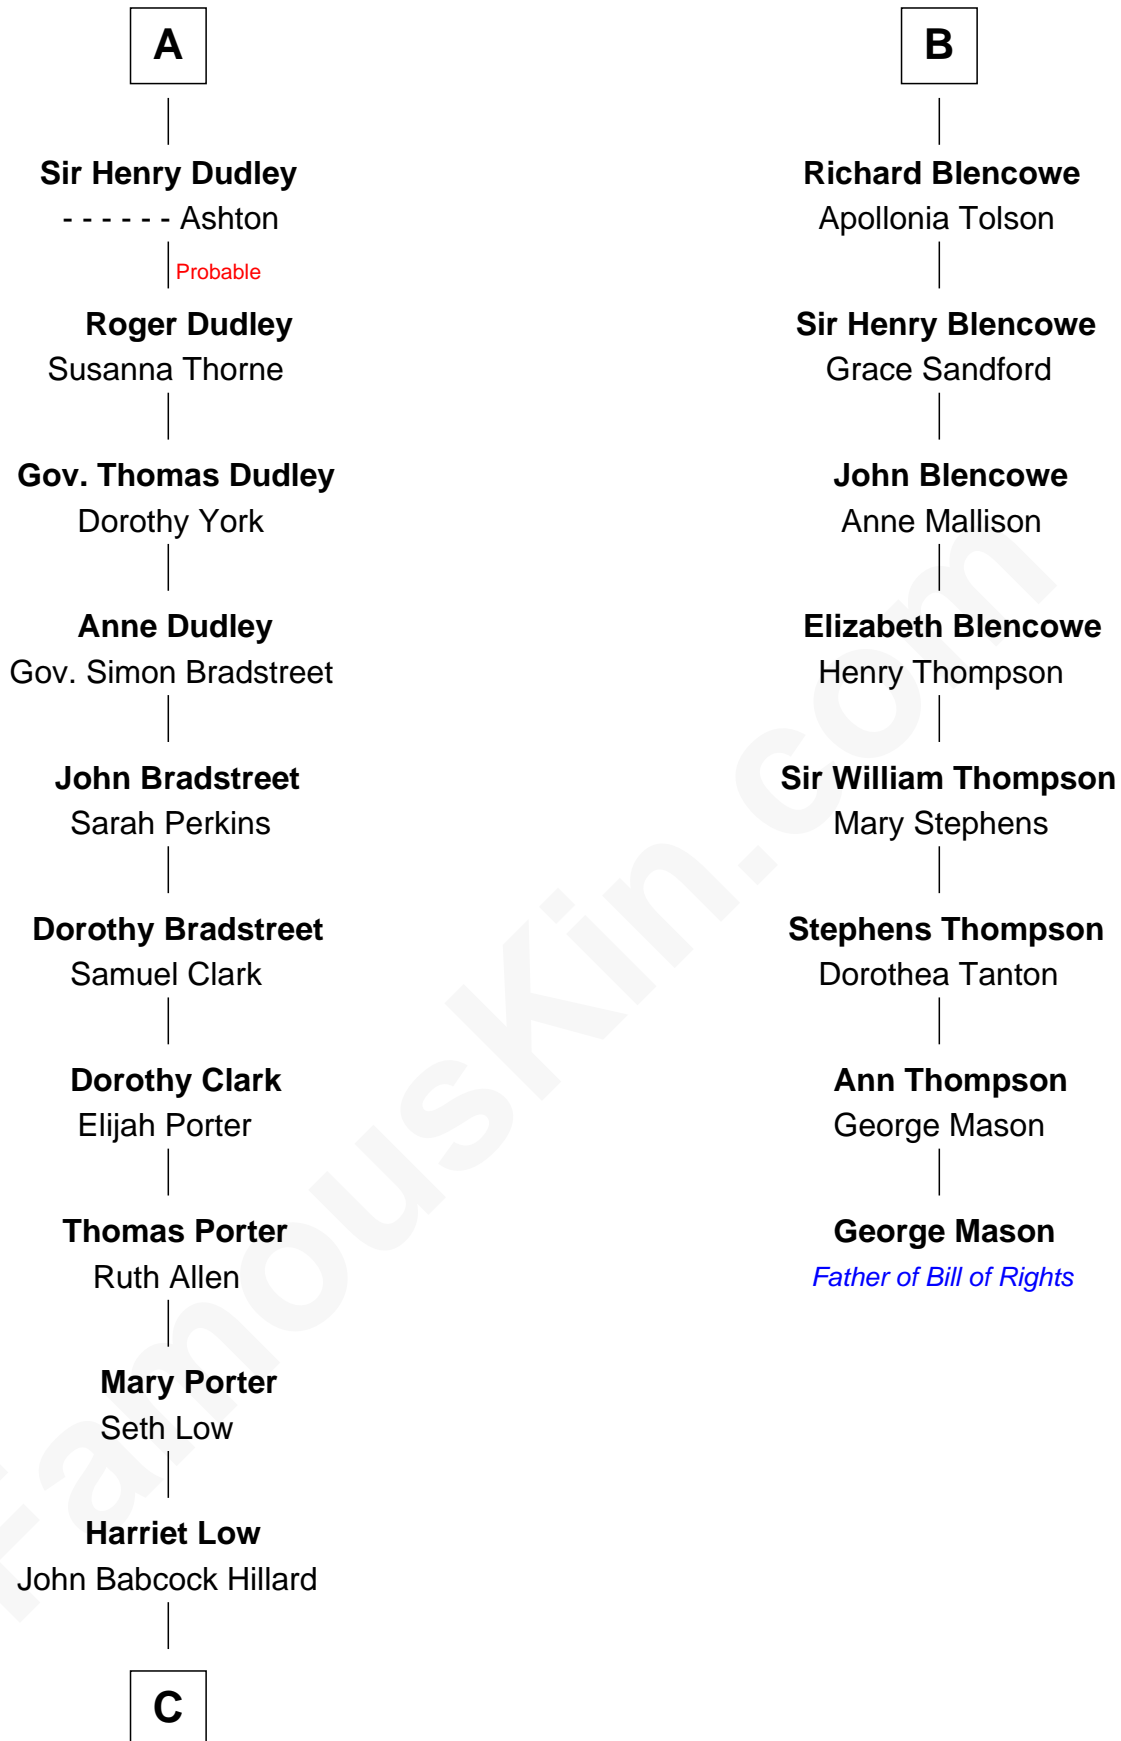

## Relationship Chart of

### Bill Weld

68th Governor of Massachusetts

14th cousin 6 times removed of

### George Mason

Father of the U.S. Bill of Rights

**C**

**Harriet Hillard**  
William Augustus White

**Margaret Low White**  
Francis Minot Weld

**David Weld**  
Mary Blake Nichols

**Bill Weld**  
*68th Governor of Massachusetts*