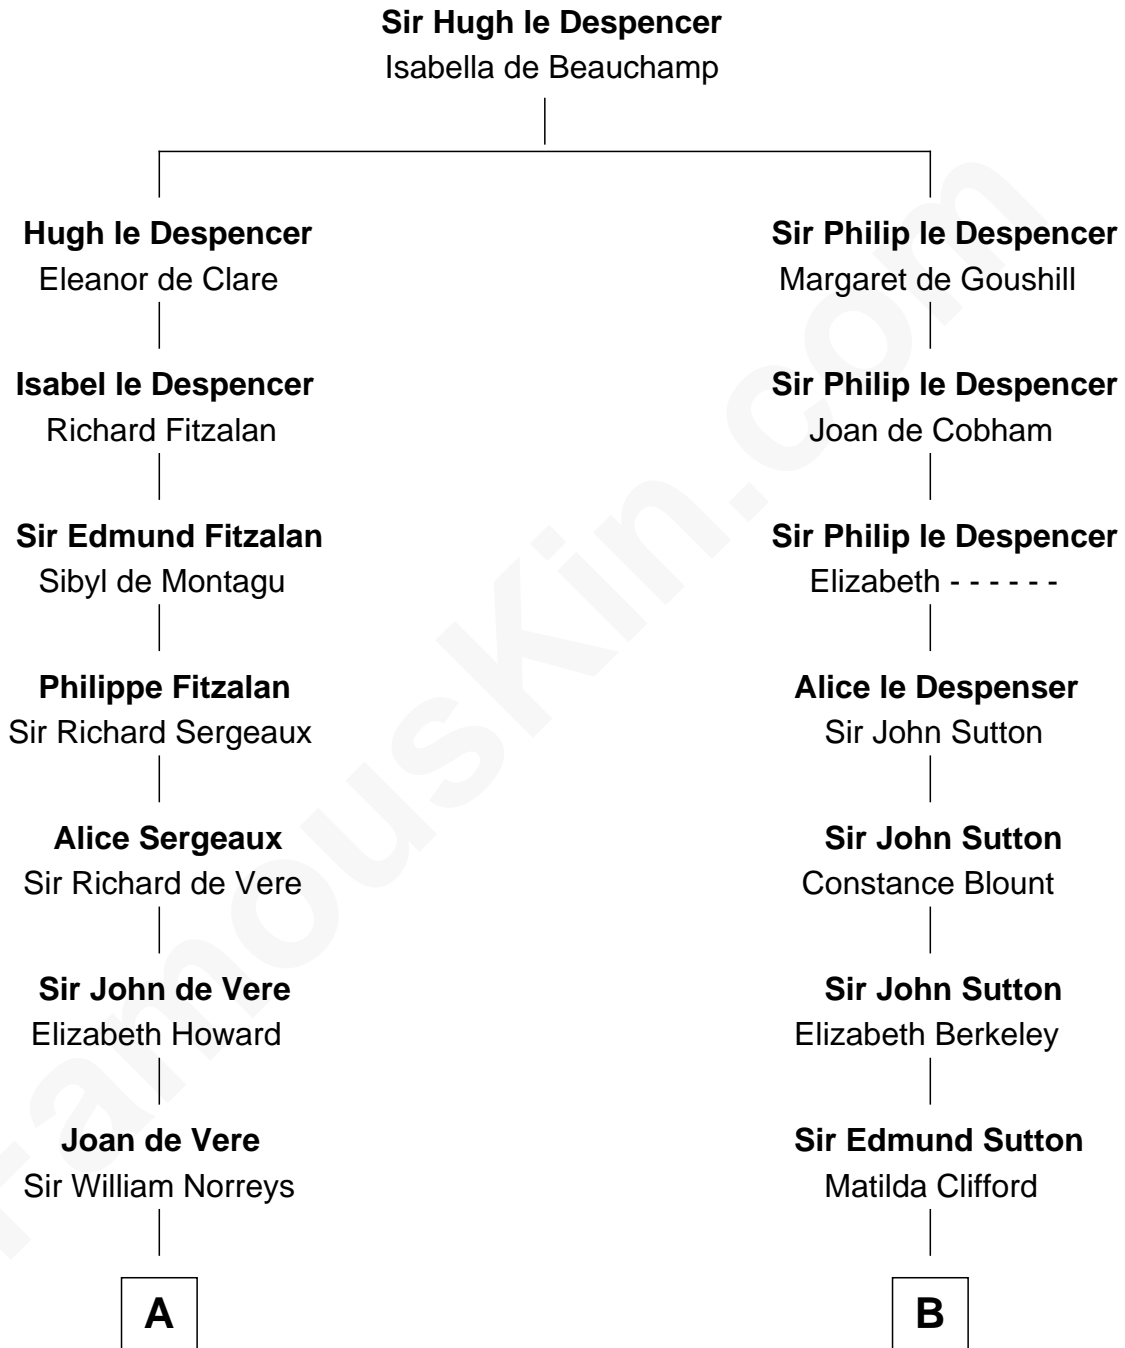

FamousKin.com

Relationship Chart of

Bill Weld

68th Governor of Massachusetts
16th cousin 5 times removed of

George Mason
Father of the U.S. Bill of Rights

C

Sarah Sumner
Thomas Swan Weld

Dr. Francis Minot Weld
Fanny Elizabeth Bartholomew

Francis Minot Weld
Margaret Low White

David Weld
Mary Blake Nichols

Bill Weld
68th Governor of Massachusetts

FamousKin.com