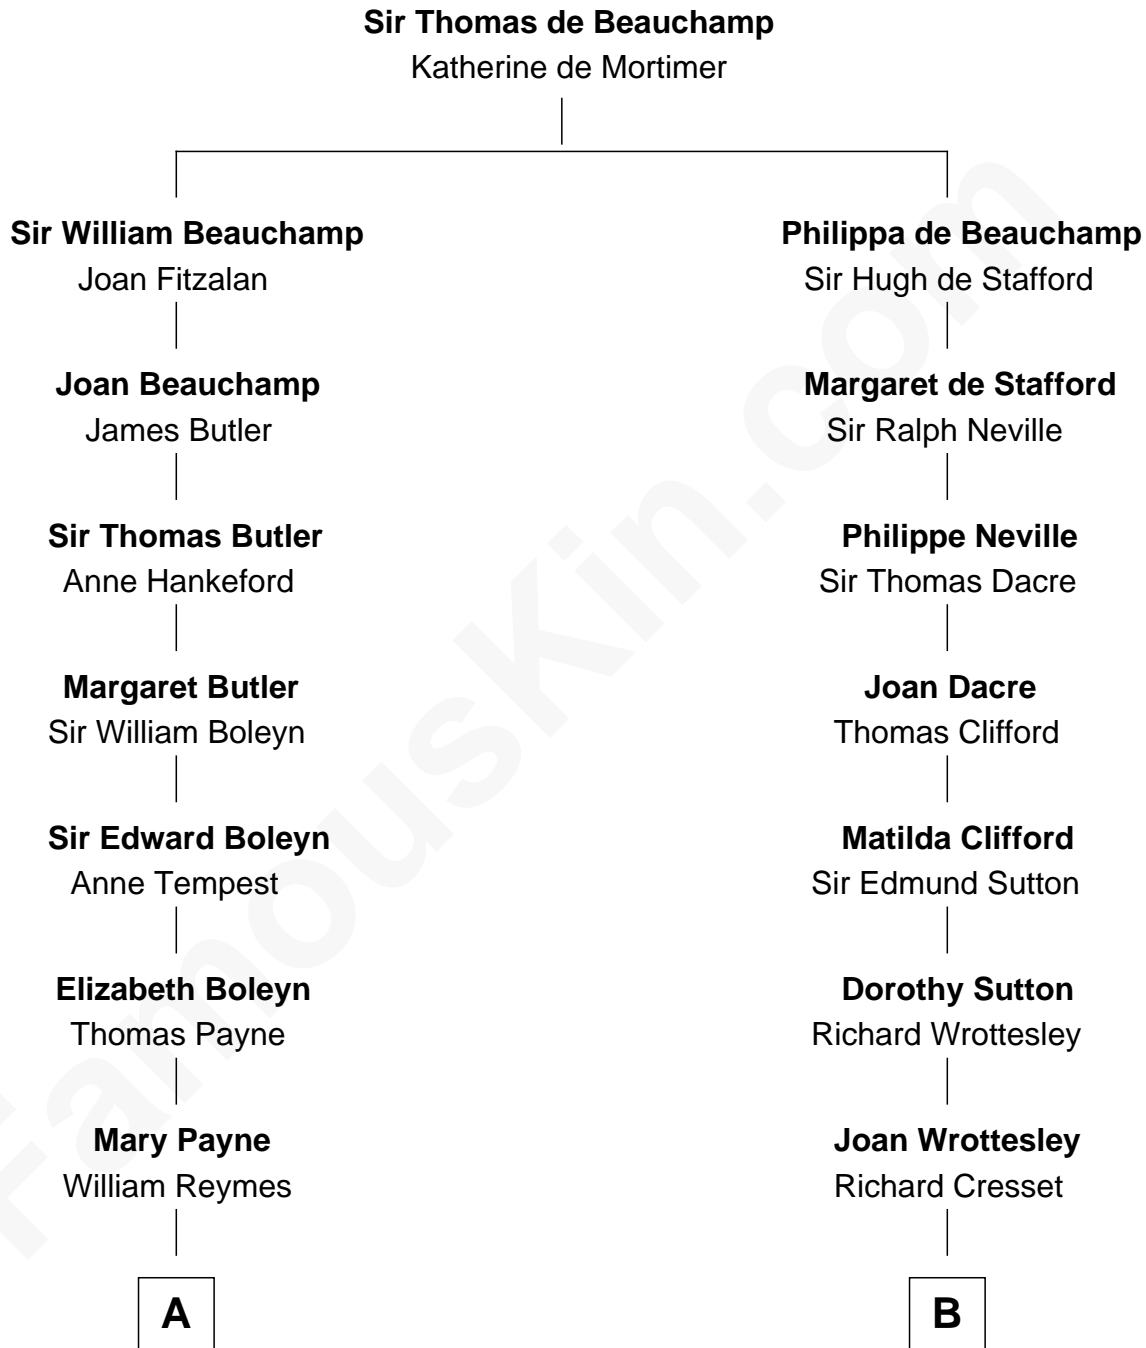

FamousKin.com

Relationship Chart of

Bill Weld

68th Governor of Massachusetts

10th cousin 9 times removed of

Richard More

(c1614 - c1696) Mayflower passenger 1620

MAYFLOWER

C

—
Cornelia DuBois Floyd

John Treadwell Nichols

—
Mary Blake Nichols

David Weld

—
Bill Weld

68th Governor of Massachusetts

FamousKin.com