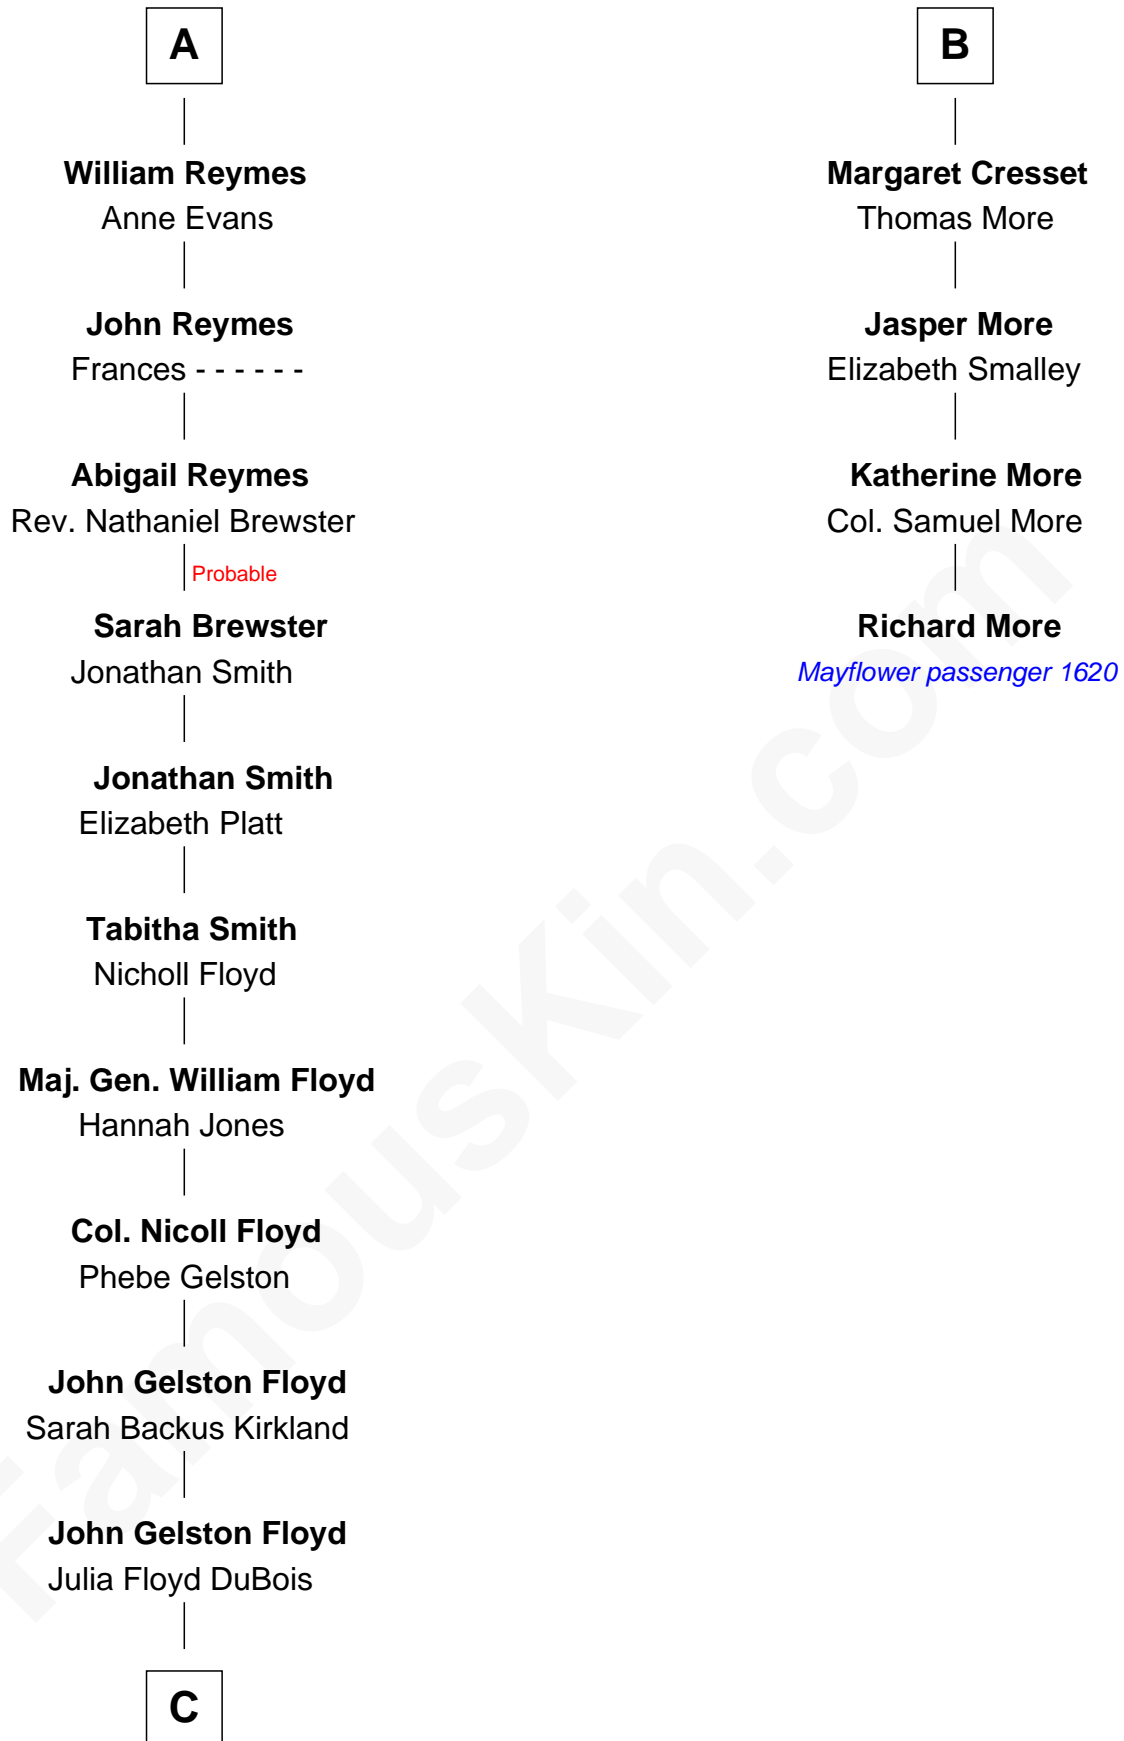

FamousKin.com

Relationship Chart of

Bill Weld

68th Governor of Massachusetts

10th cousin 9 times removed of

Richard More

(c1614 - c1696) Mayflower passenger 1620

MAYFLOWER

C

—
Cornelia DuBois Floyd

John Treadwell Nichols

—
Mary Blake Nichols

David Weld

—
Bill Weld

68th Governor of Massachusetts

FamousKin.com