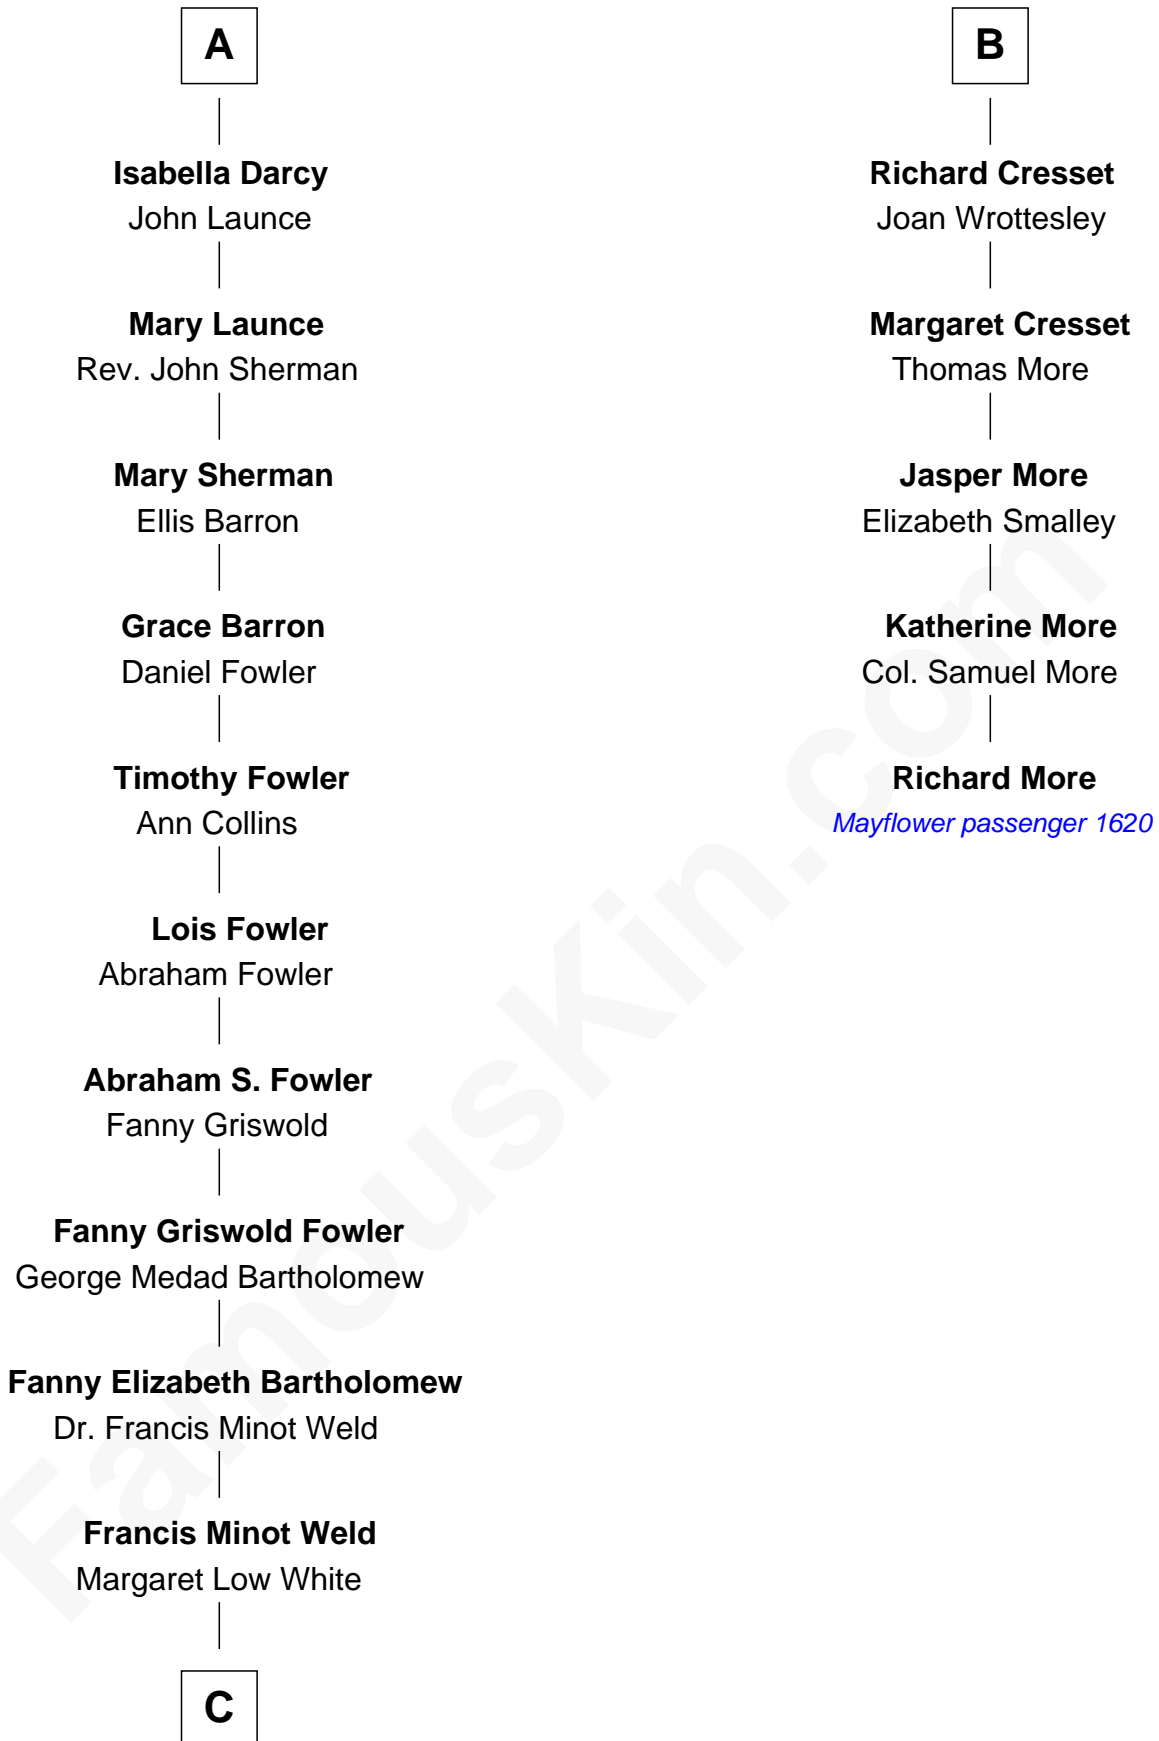

FamousKin.com

Relationship Chart of

Bill Weld

68th Governor of Massachusetts

11th cousin 7 times removed of

Richard More

(c1614 - c1696) Mayflower passenger 1620

MAYFLOWER

C

—
David Weld

Mary Blake Nichols

—
Bill Weld

68th Governor of Massachusetts

FamousKin.com