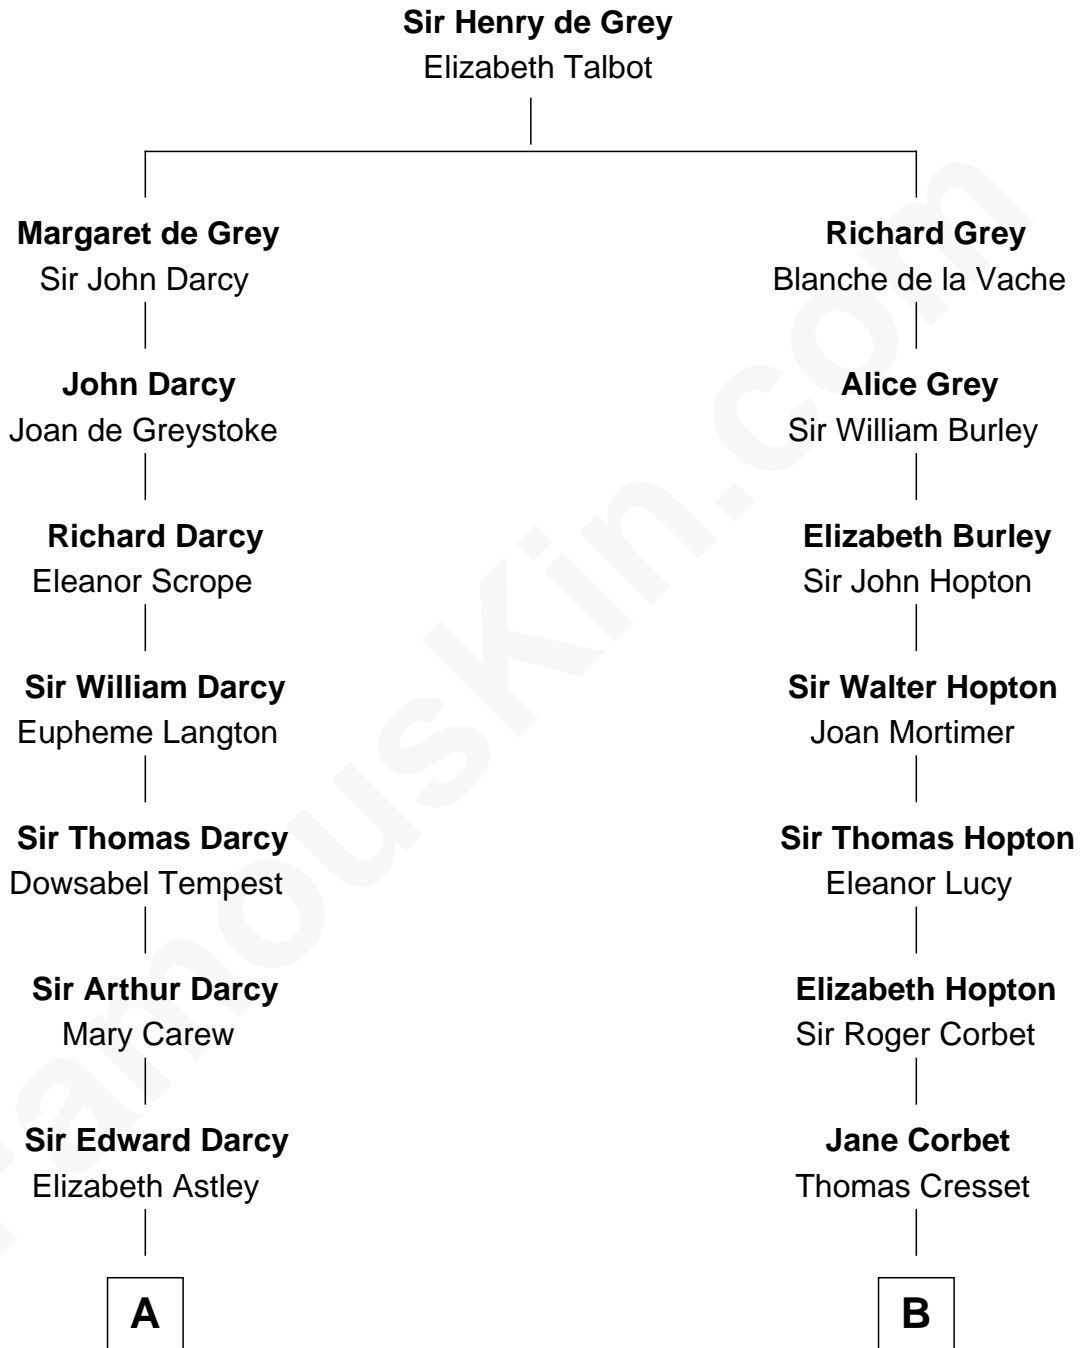

FamousKin.com

Relationship Chart of

Bill Weld

68th Governor of Massachusetts

11th cousin 7 times removed of

Richard More

(c1614 - c1696) Mayflower passenger 1620

MAYFLOWER

C

—
David Weld

Mary Blake Nichols

—
Bill Weld

68th Governor of Massachusetts

FamousKin.com