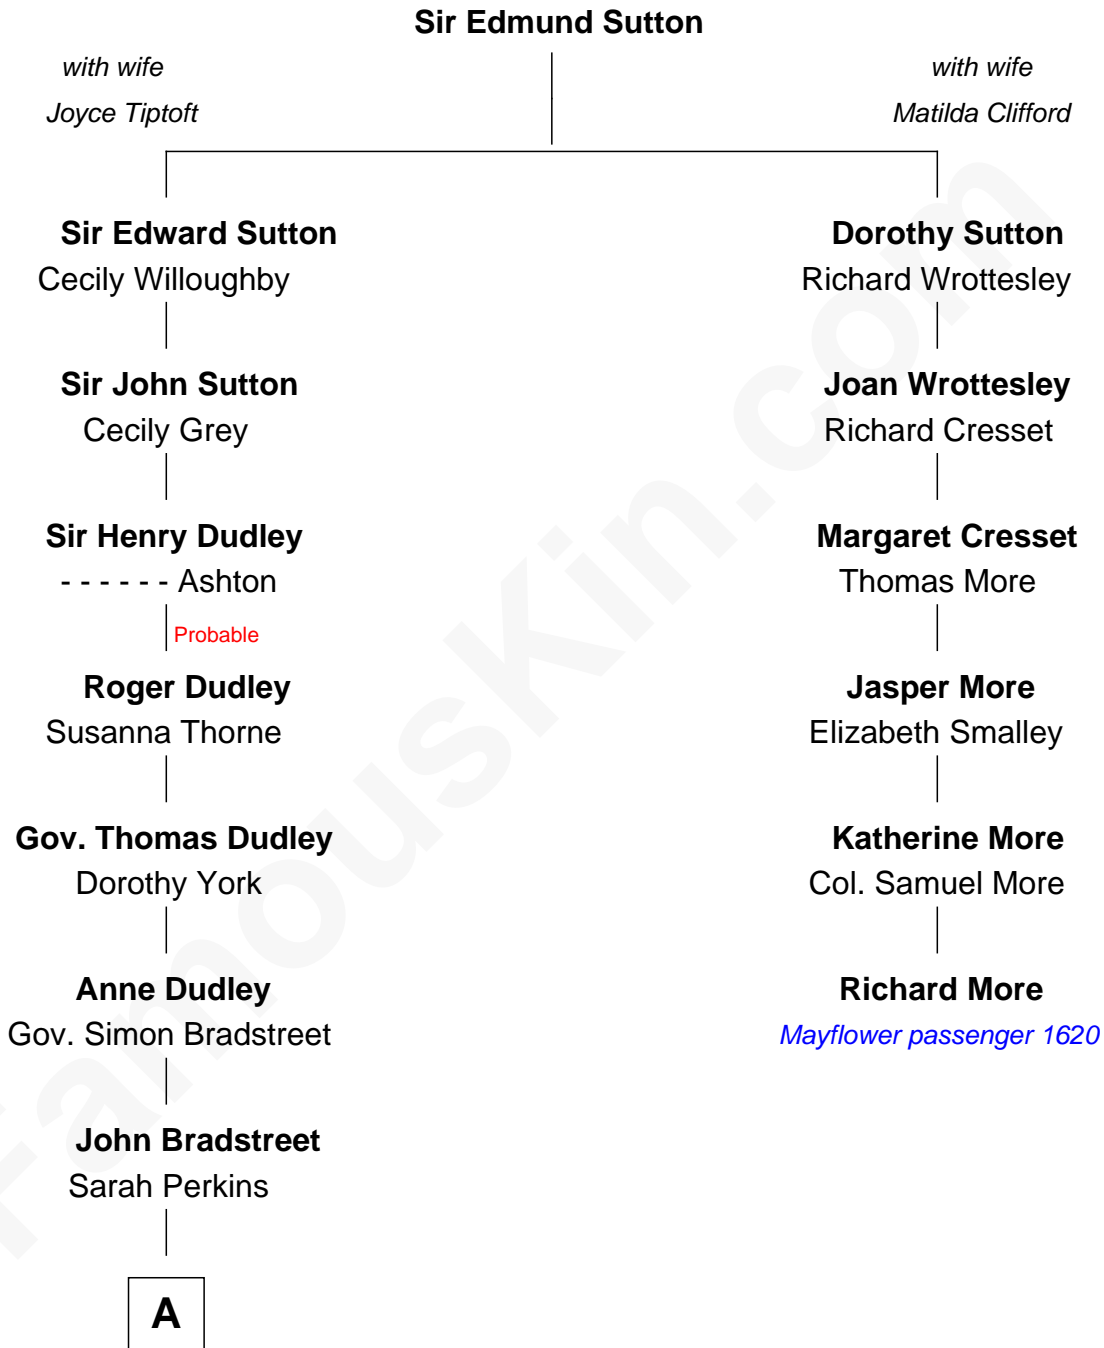

# FamousKin.com Relationship Chart of Bill Weld

68th Governor of Massachusetts

5th cousin 10 times removed of

**Richard More**

(c1614 - c1696) Mayflower passenger 1620

**MAYFLOWER**

**A**

—  
**Dorothy Bradstreet**

Samuel Clark

—  
**Dorothy Clark**

Elijah Porter

—  
**Thomas Porter**

Ruth Allen

—  
**Mary Porter**

Seth Low

—  
**Harriet Low**