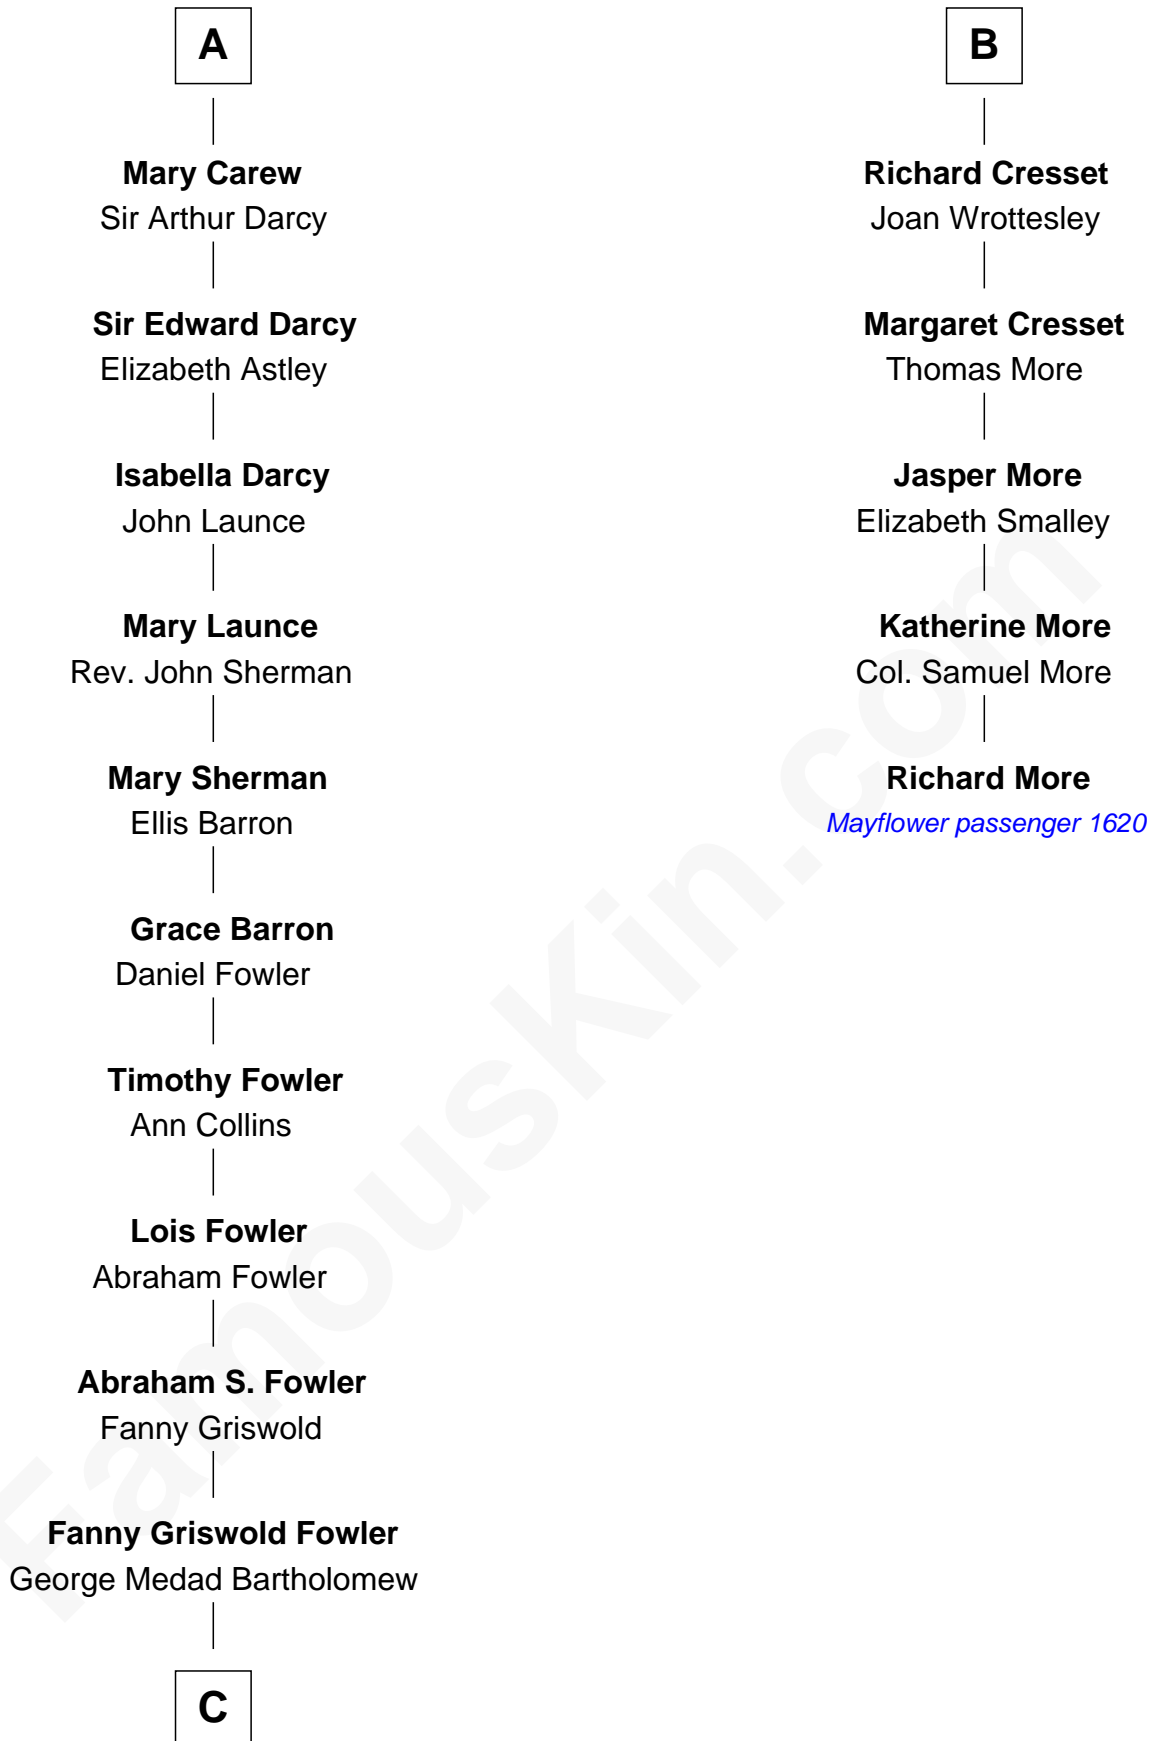

FamousKin.com

Relationship Chart of

Bill Weld

68th Governor of Massachusetts

11th cousin 9 times removed of

Richard More

(c1614 - c1696) Mayflower passenger 1620

MAYFLOWER

C

Fanny Elizabeth Bartholomew

Dr. Francis Minot Weld

Francis Minot Weld

Margaret Low White

David Weld

Mary Blake Nichols

Bill Weld

68th Governor of Massachusetts

FamousKin.com