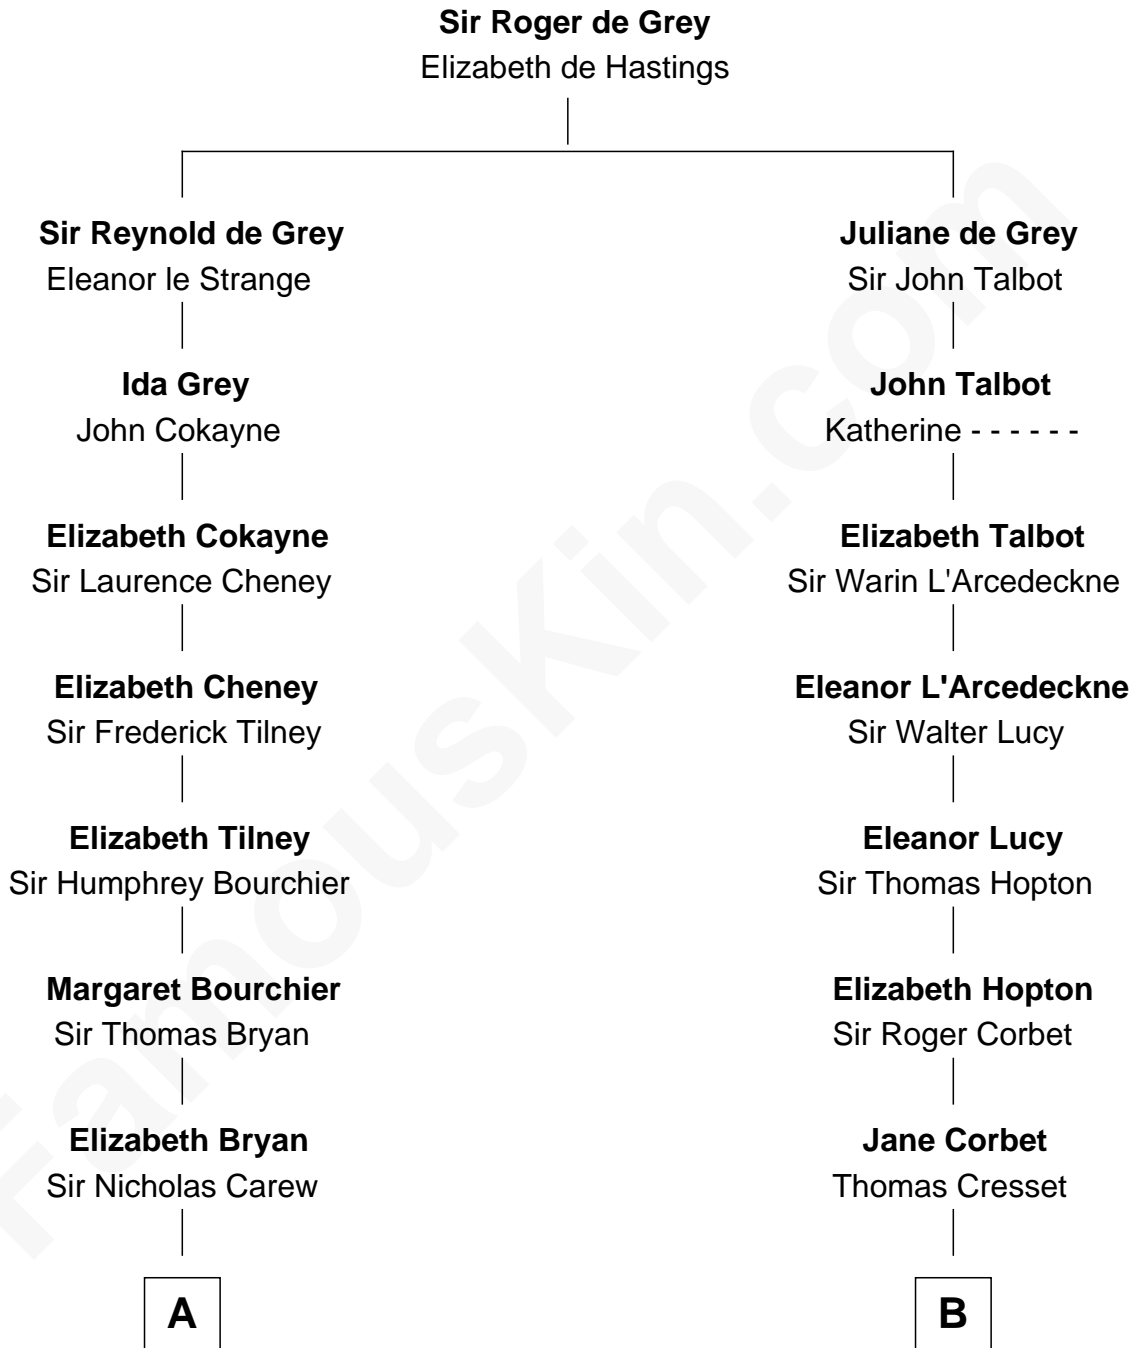

FamousKin.com

Relationship Chart of

Bill Weld

68th Governor of Massachusetts

11th cousin 9 times removed of

Richard More

(c1614 - c1696) Mayflower passenger 1620

MAYFLOWER

C

Fanny Elizabeth Bartholomew

Dr. Francis Minot Weld

Francis Minot Weld

Margaret Low White

David Weld

Mary Blake Nichols

Bill Weld

68th Governor of Massachusetts

FamousKin.com