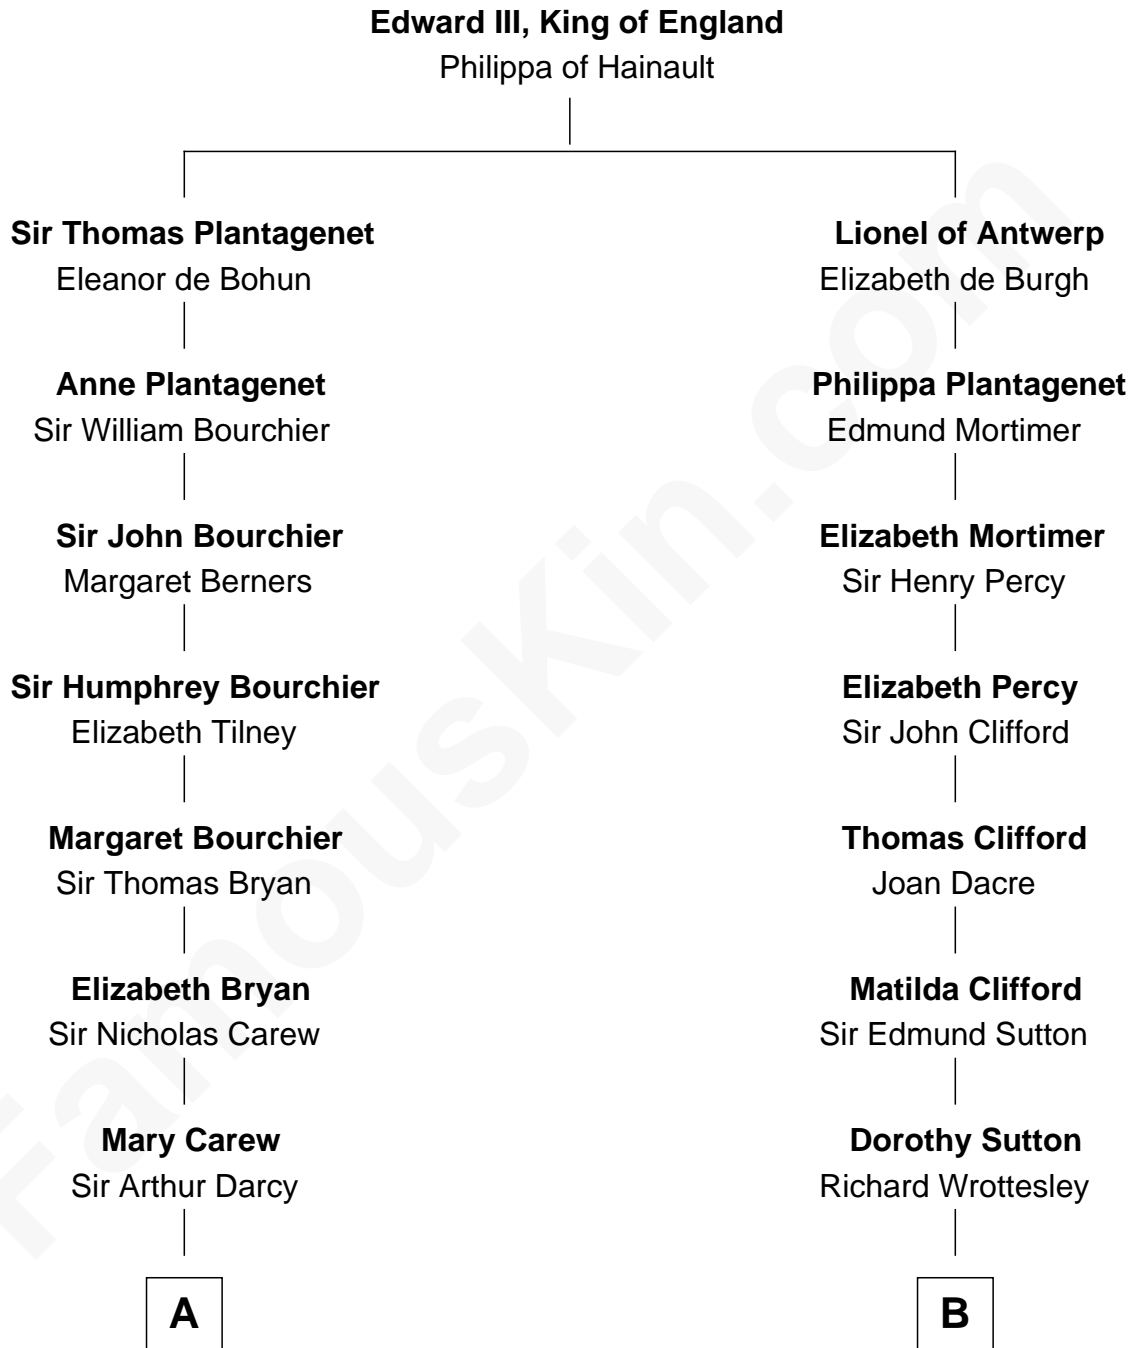

FamousKin.com

Relationship Chart of

Bill Weld

68th Governor of Massachusetts

11th cousin 8 times removed of

Richard More

(c1614 - c1696) Mayflower passenger 1620

MAYFLOWER

C

—
Francis Minot Weld

Margaret Low White

—
David Weld

Mary Blake Nichols

—
Bill Weld

68th Governor of Massachusetts

FamousKin.com