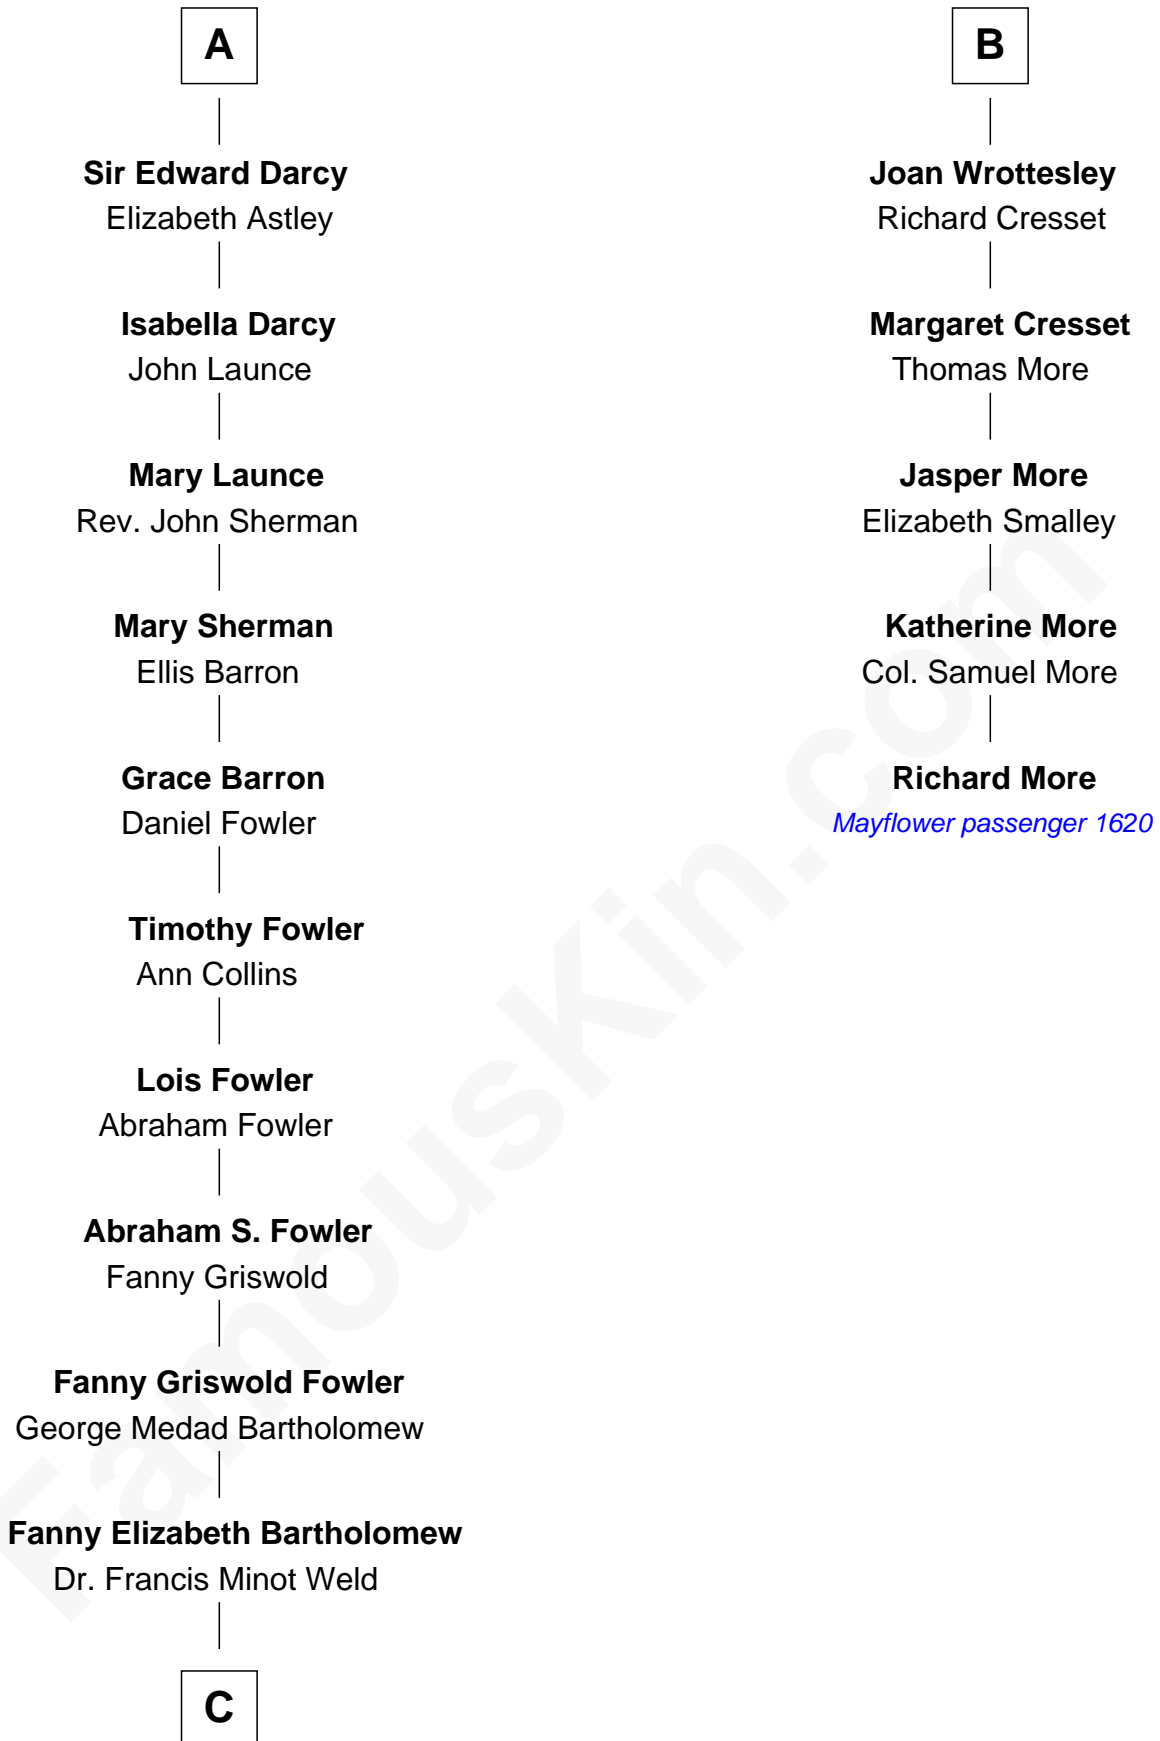

FamousKin.com

Relationship Chart of

Bill Weld

68th Governor of Massachusetts

11th cousin 8 times removed of

Richard More

(c1614 - c1696) Mayflower passenger 1620

MAYFLOWER

C

—
Francis Minot Weld

Margaret Low White

—
David Weld

Mary Blake Nichols

—
Bill Weld

68th Governor of Massachusetts

FamousKin.com