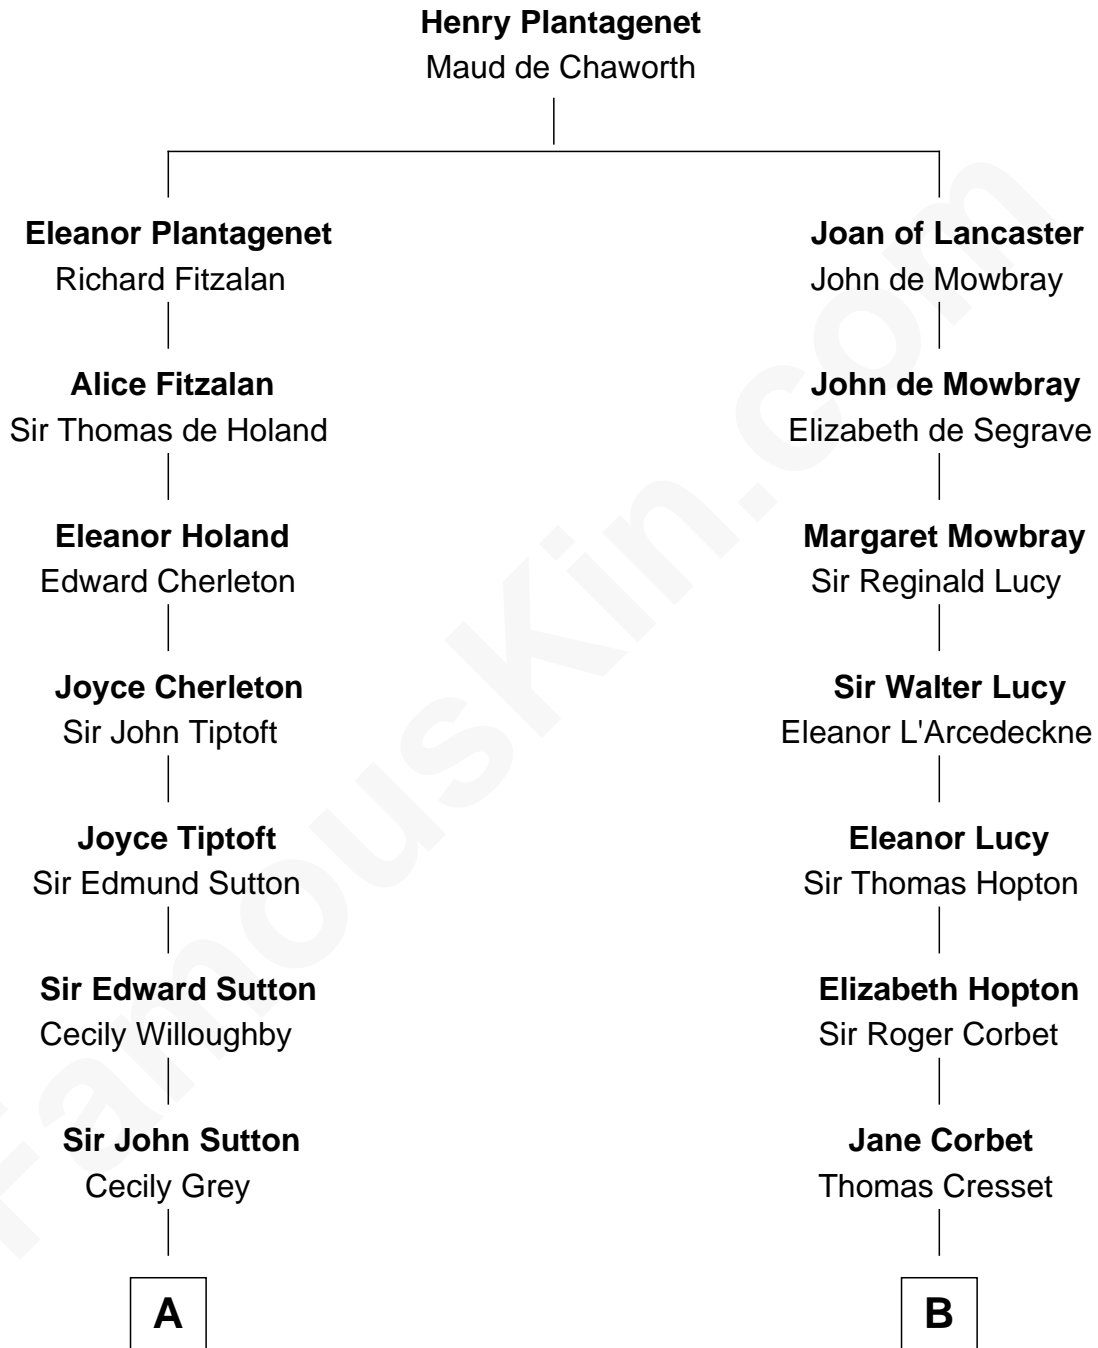

FamousKin.com Relationship Chart of

Bill Weld

68th Governor of Massachusetts

11th cousin 9 times removed of

Richard More

(c1614 - c1696) Mayflower passenger 1620

MAYFLOWER

C

—
Harriet Hillard
William Augustus White

—
Margaret Low White
Francis Minot Weld

—
David Weld
Mary Blake Nichols

—
Bill Weld
68th Governor of Massachusetts

FamousKin.com