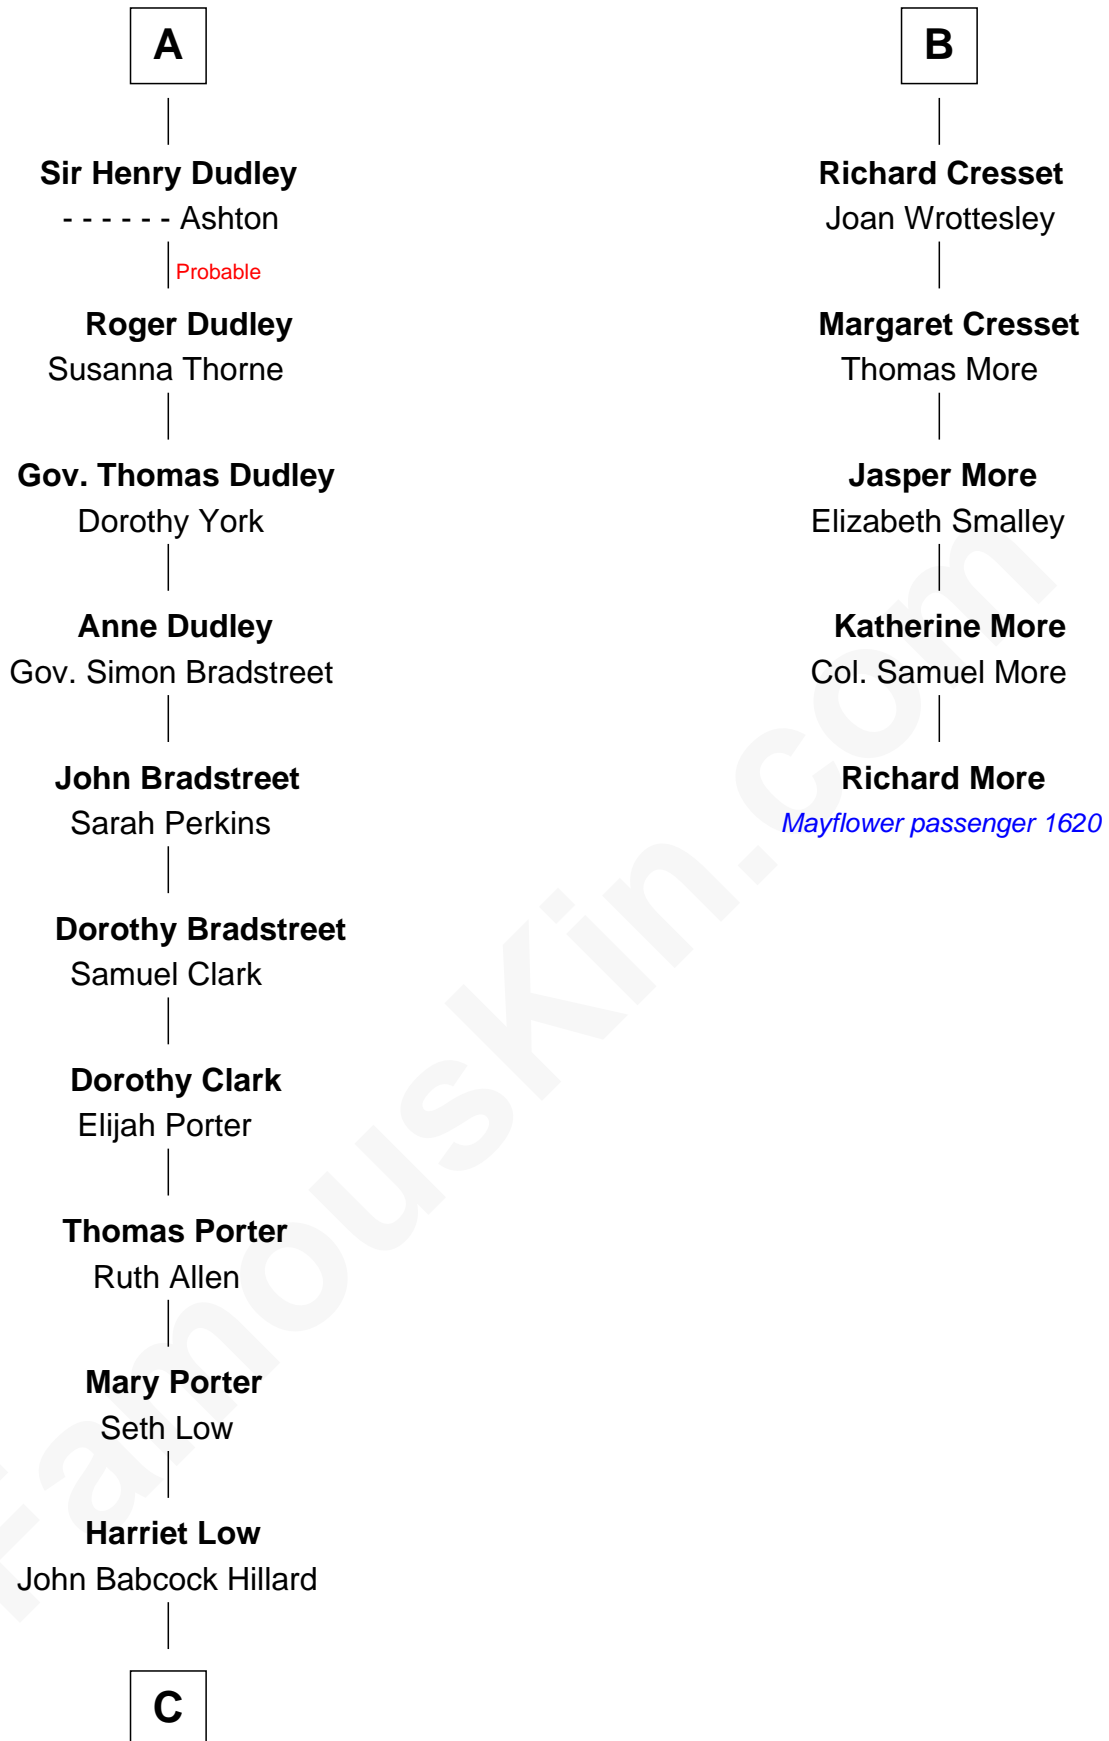

FamousKin.com Relationship Chart of

Bill Weld

68th Governor of Massachusetts

11th cousin 9 times removed of

Richard More

(c1614 - c1696) Mayflower passenger 1620

MAYFLOWER

C

—
Harriet Hillard
William Augustus White

—
Margaret Low White
Francis Minot Weld

—
David Weld
Mary Blake Nichols

—
Bill Weld
68th Governor of Massachusetts

FamousKin.com