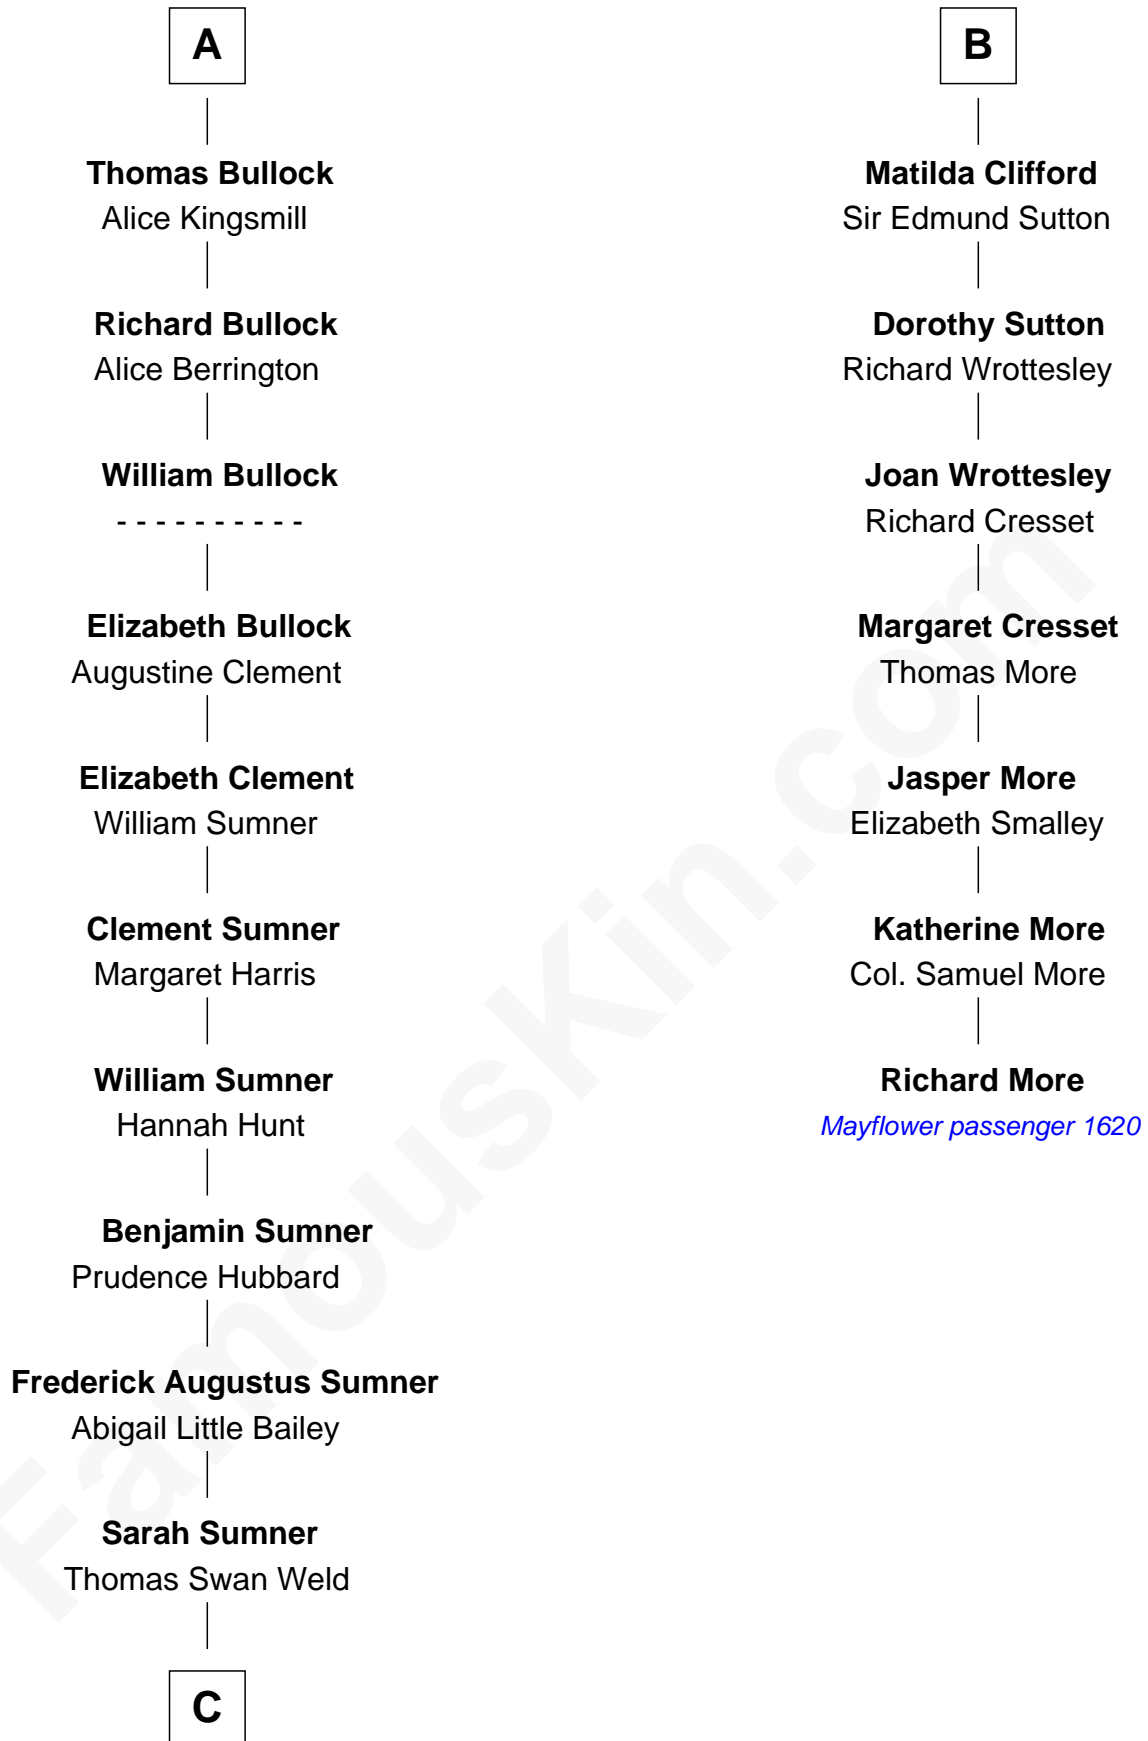

## Relationship Chart of

### Bill Weld

68th Governor of Massachusetts

13th cousin 7 times removed of

### Richard More

(c1614 - c1696) Mayflower passenger 1620

**MAYFLOWER**

**C**

—  
**Dr. Francis Minot Weld**  
Fanny Elizabeth Bartholomew

—  
**Francis Minot Weld**  
Margaret Low White

—  
**David Weld**  
Mary Blake Nichols