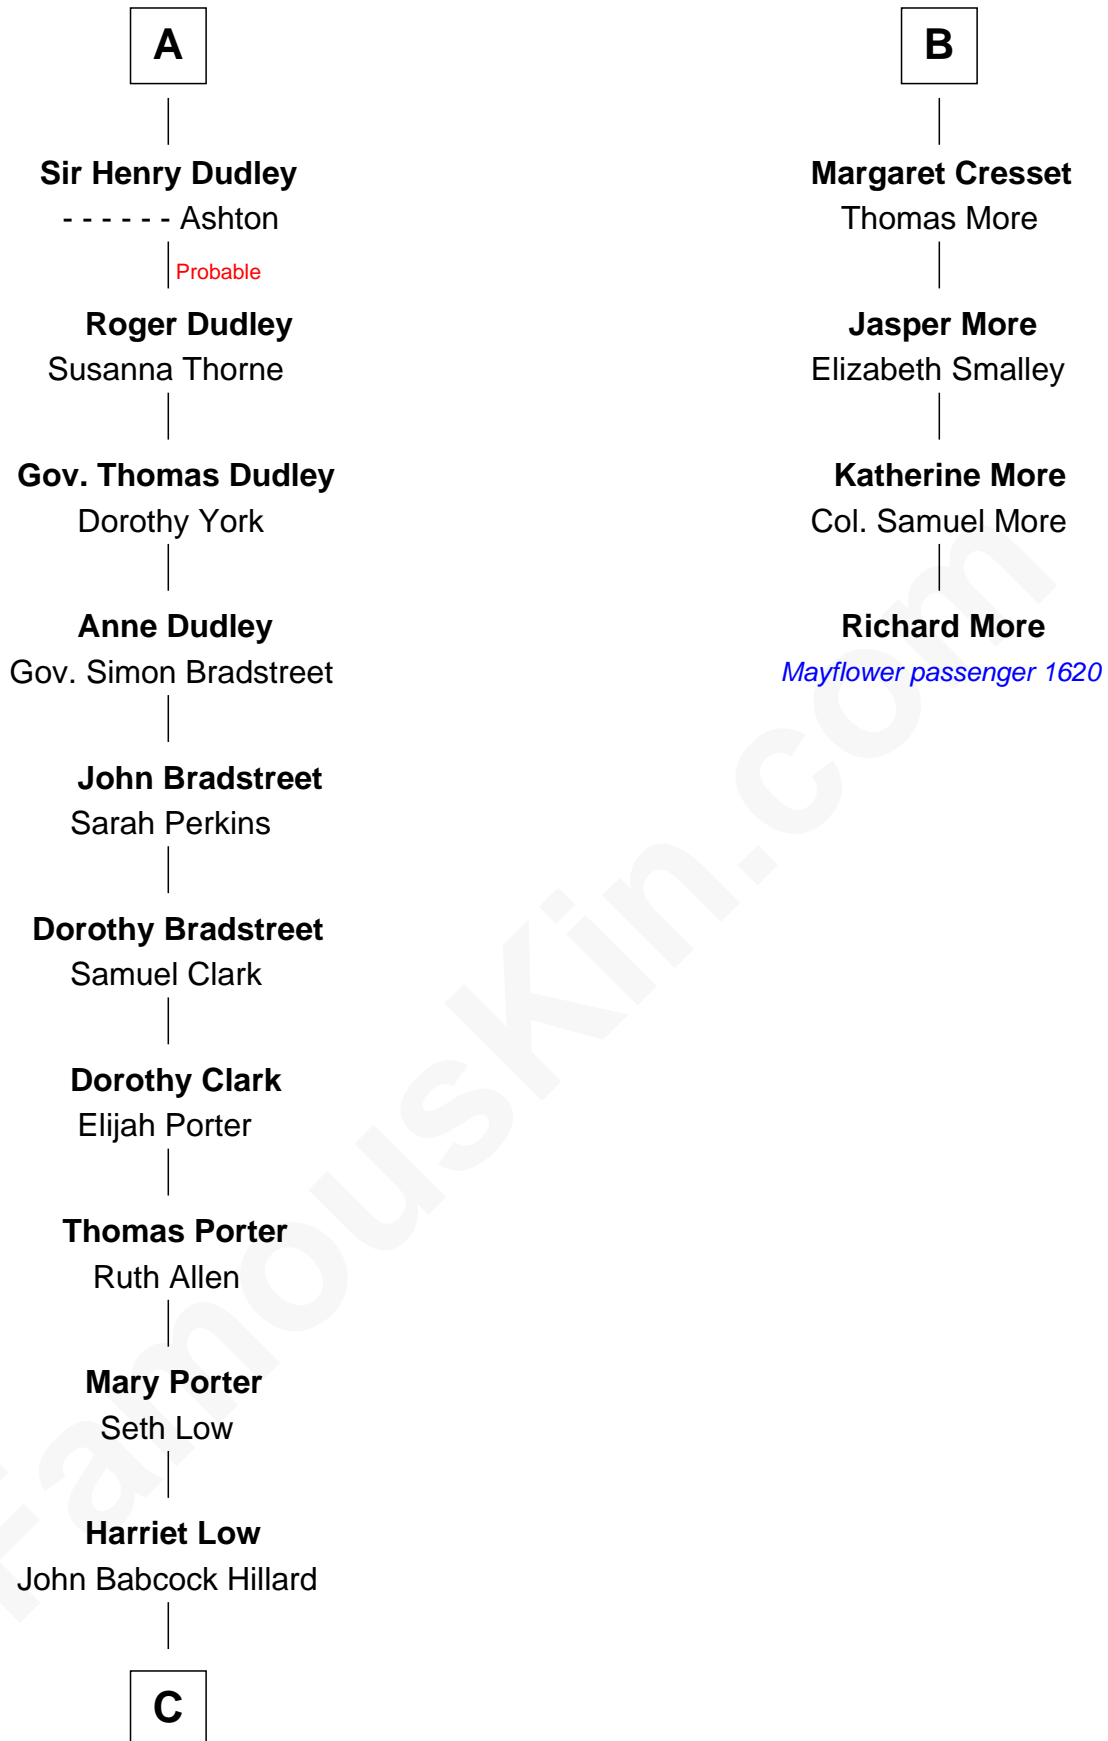

FamousKin.com

Relationship Chart of

Bill Weld

68th Governor of Massachusetts

10th cousin 10 times removed of

Richard More

(c1614 - c1696) Mayflower passenger 1620

MAYFLOWER

C

—
Harriet Hillard
William Augustus White

—
Margaret Low White
Francis Minot Weld

—
David Weld
Mary Blake Nichols

—
Bill Weld
68th Governor of Massachusetts

FamousKin.com