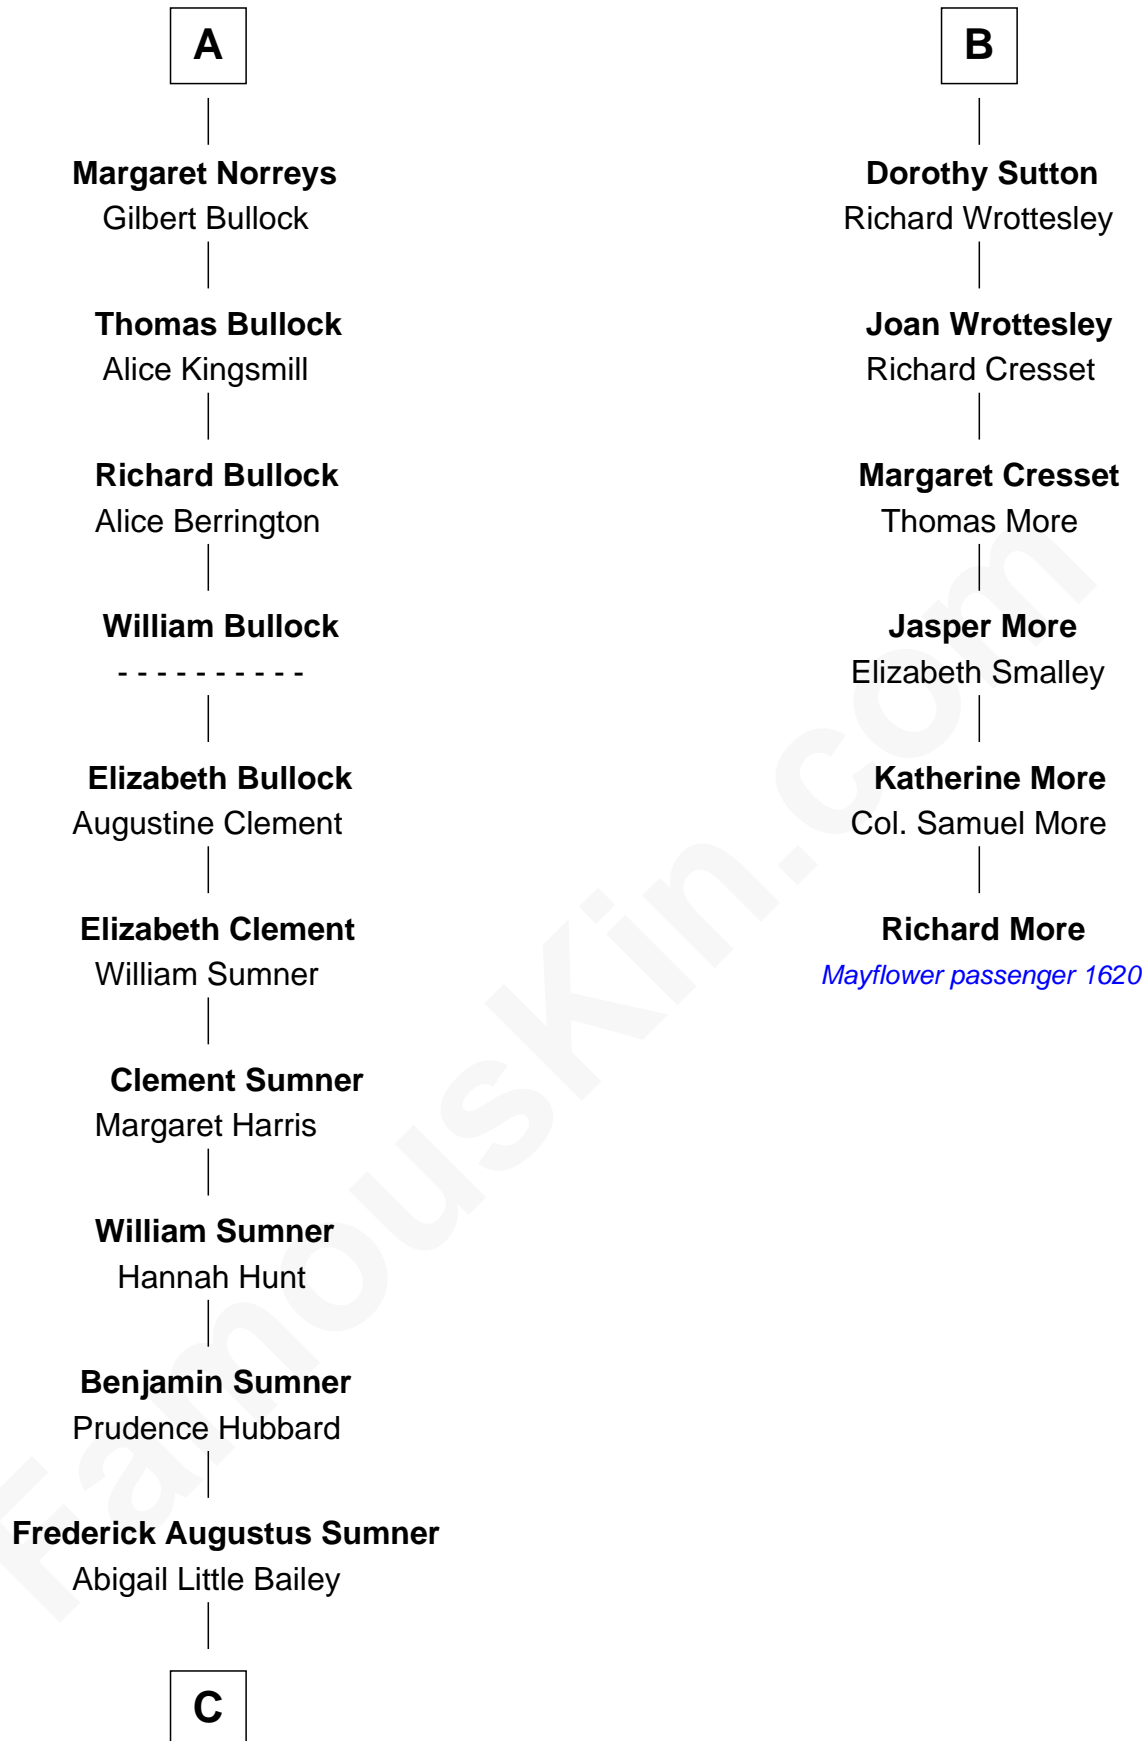

# FamousKin.com Relationship Chart of

**Bill Weld**

*68th Governor of Massachusetts*

**12th cousin 9 times removed of**

**Richard More**

*(c1614 - c1696) Mayflower passenger 1620*

**MAYFLOWER**

**C**

**Sarah Sumner**  
Thomas Swan Weld

**Dr. Francis Minot Weld**  
Fanny Elizabeth Bartholomew

**Francis Minot Weld**  
Margaret Low White

**David Weld**  
Mary Blake Nichols

**Bill Weld**  
*68th Governor of Massachusetts*

FamousKin.com