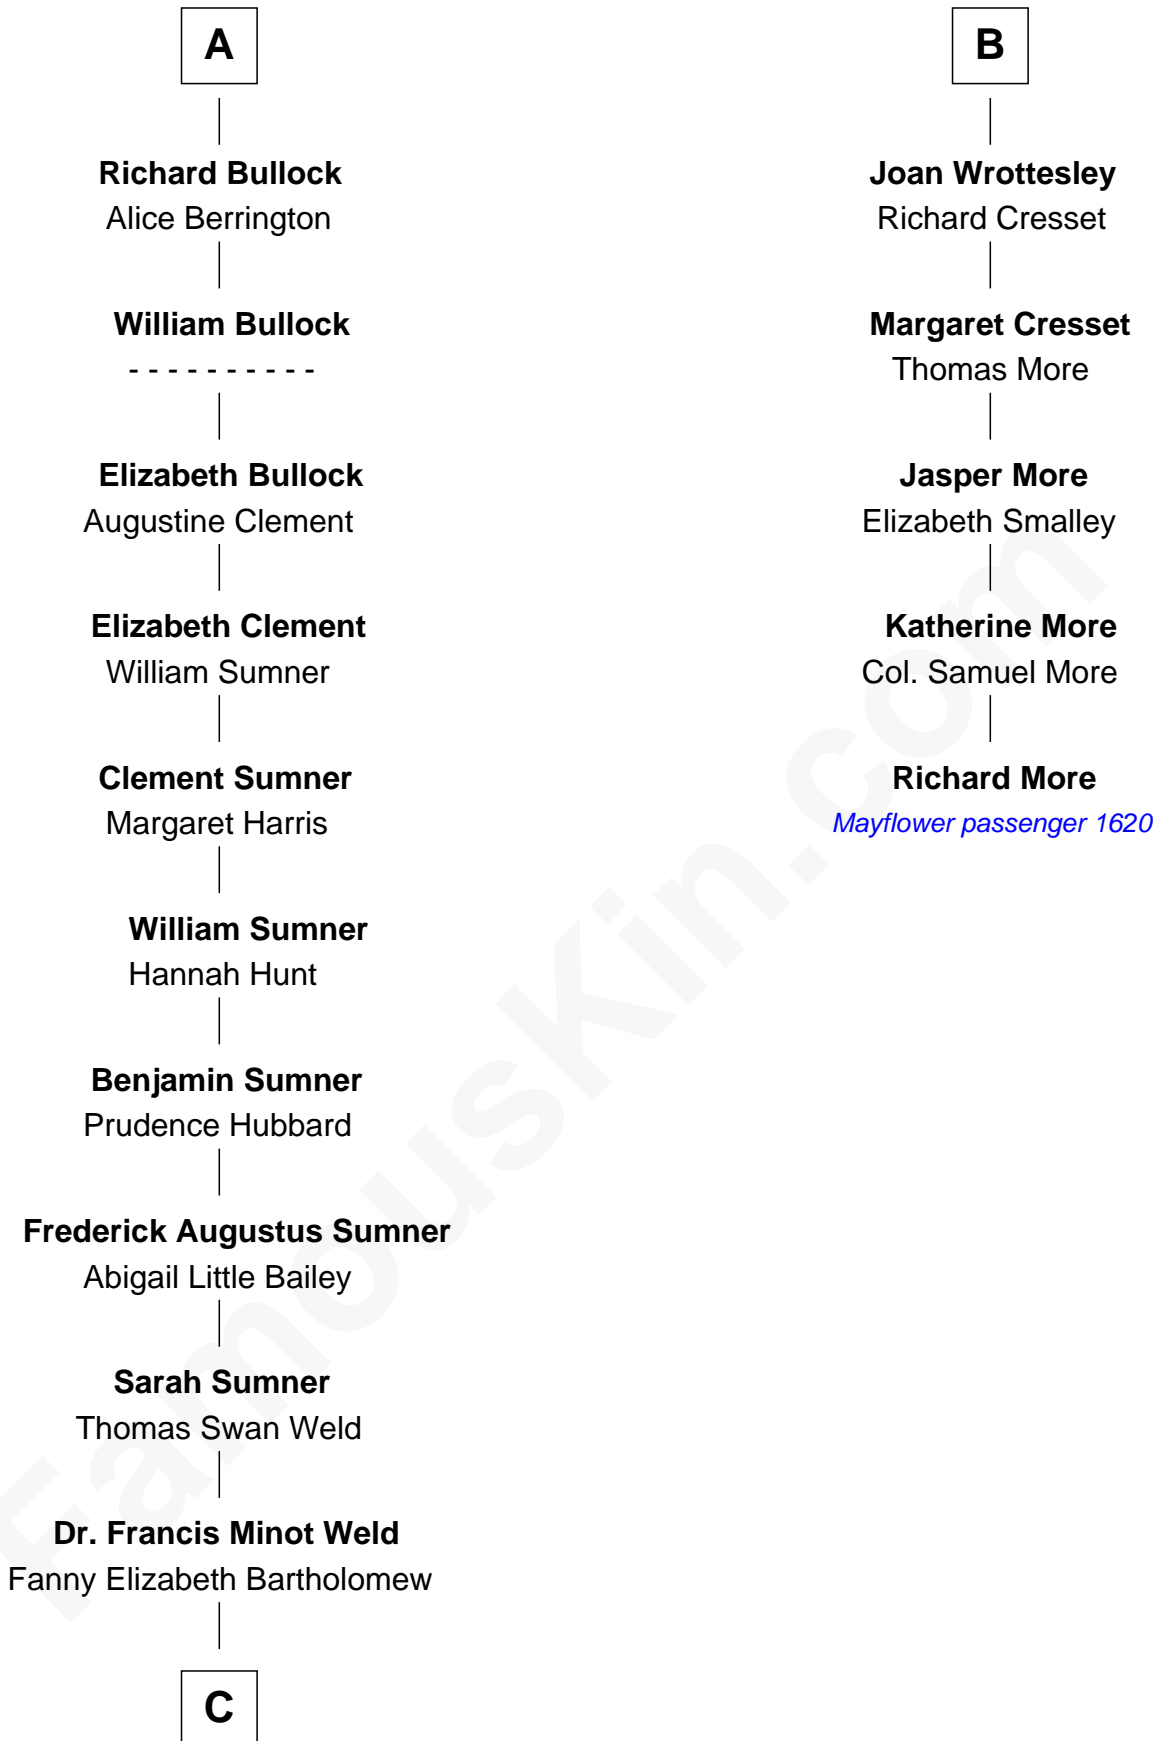

# FamousKin.com Relationship Chart of

**Bill Weld**

*68th Governor of Massachusetts*

**11th cousin 8 times removed of**

**Richard More**

*(c1614 - c1696) Mayflower passenger 1620*

**MAYFLOWER**

**C**

—  
**Francis Minot Weld**

Margaret Low White

—  
**David Weld**

Mary Blake Nichols

—  
**Bill Weld**

*68th Governor of Massachusetts*

FamousKin.com