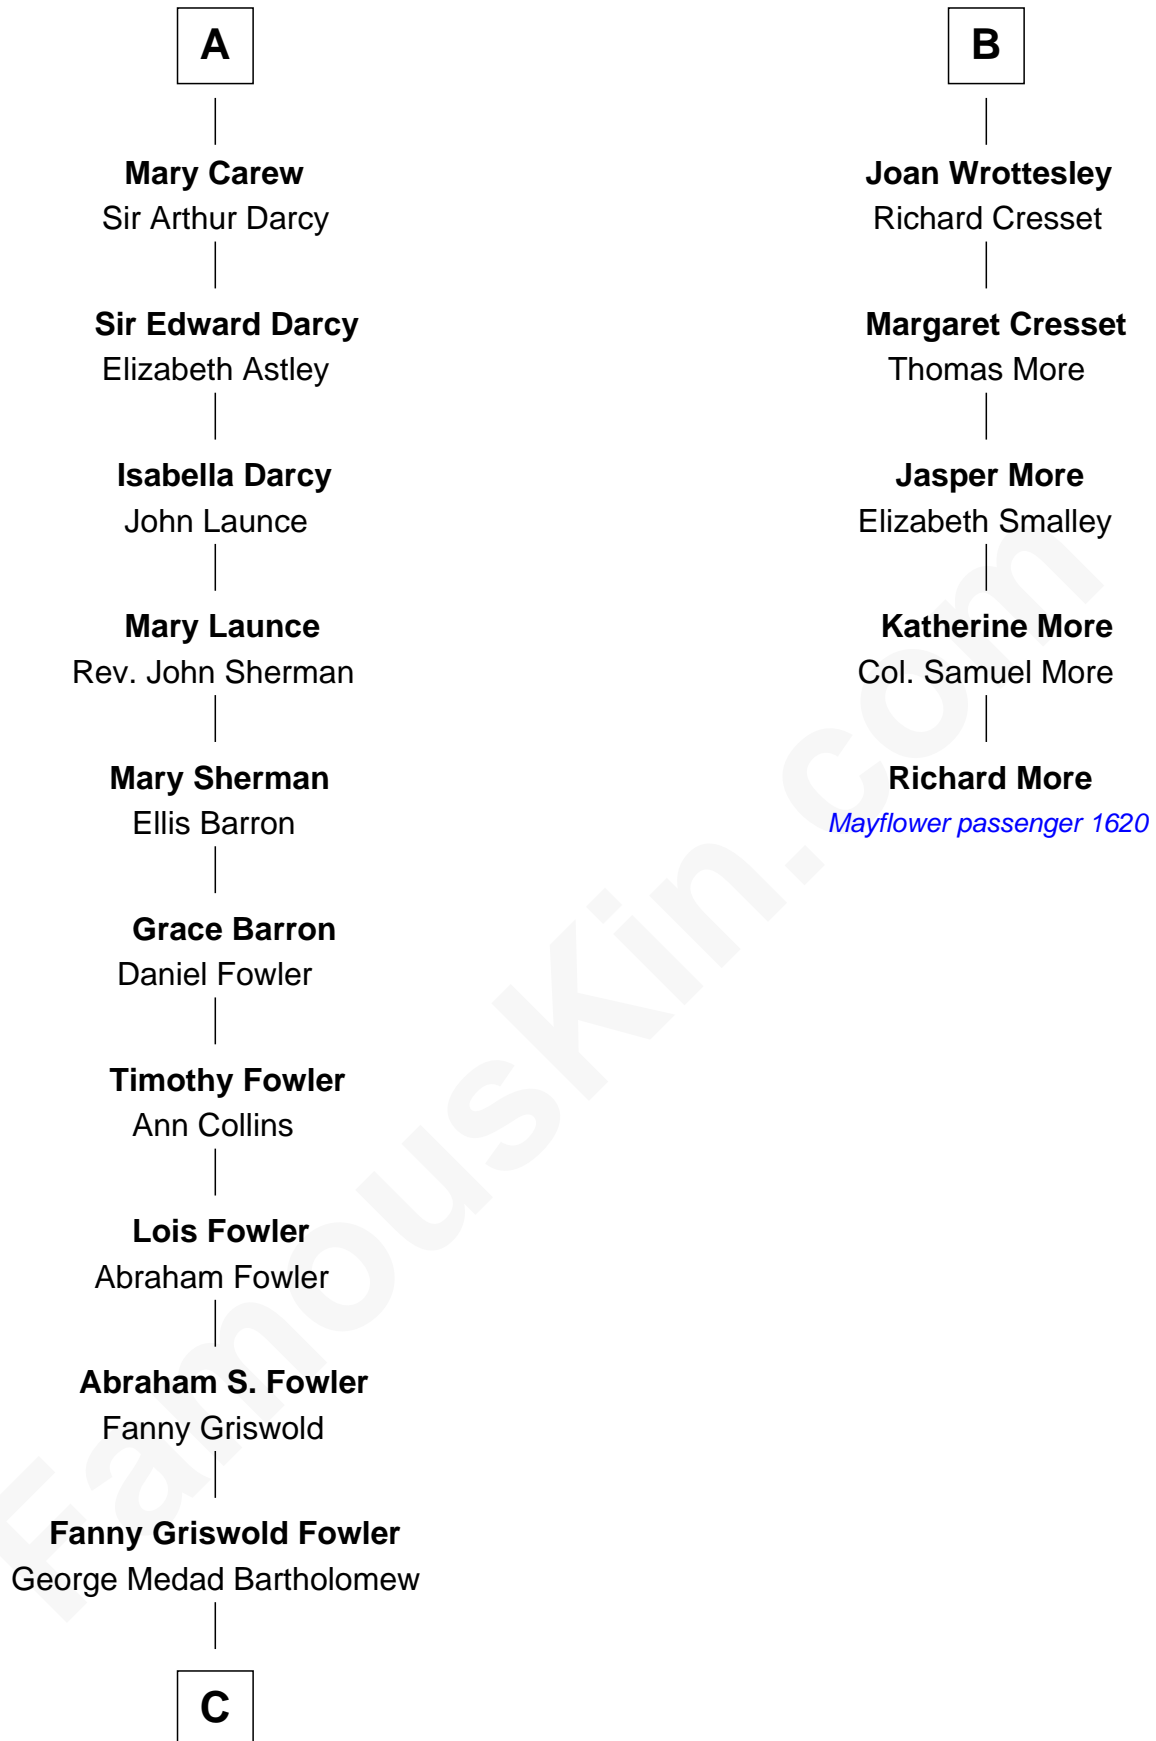

FamousKin.com Relationship Chart of

Bill Weld

68th Governor of Massachusetts

11th cousin 9 times removed of

Richard More

(c1614 - c1696) Mayflower passenger 1620

MAYFLOWER

C

Fanny Elizabeth Bartholomew

Dr. Francis Minot Weld

Francis Minot Weld

Margaret Low White

David Weld

Mary Blake Nichols

Bill Weld

68th Governor of Massachusetts