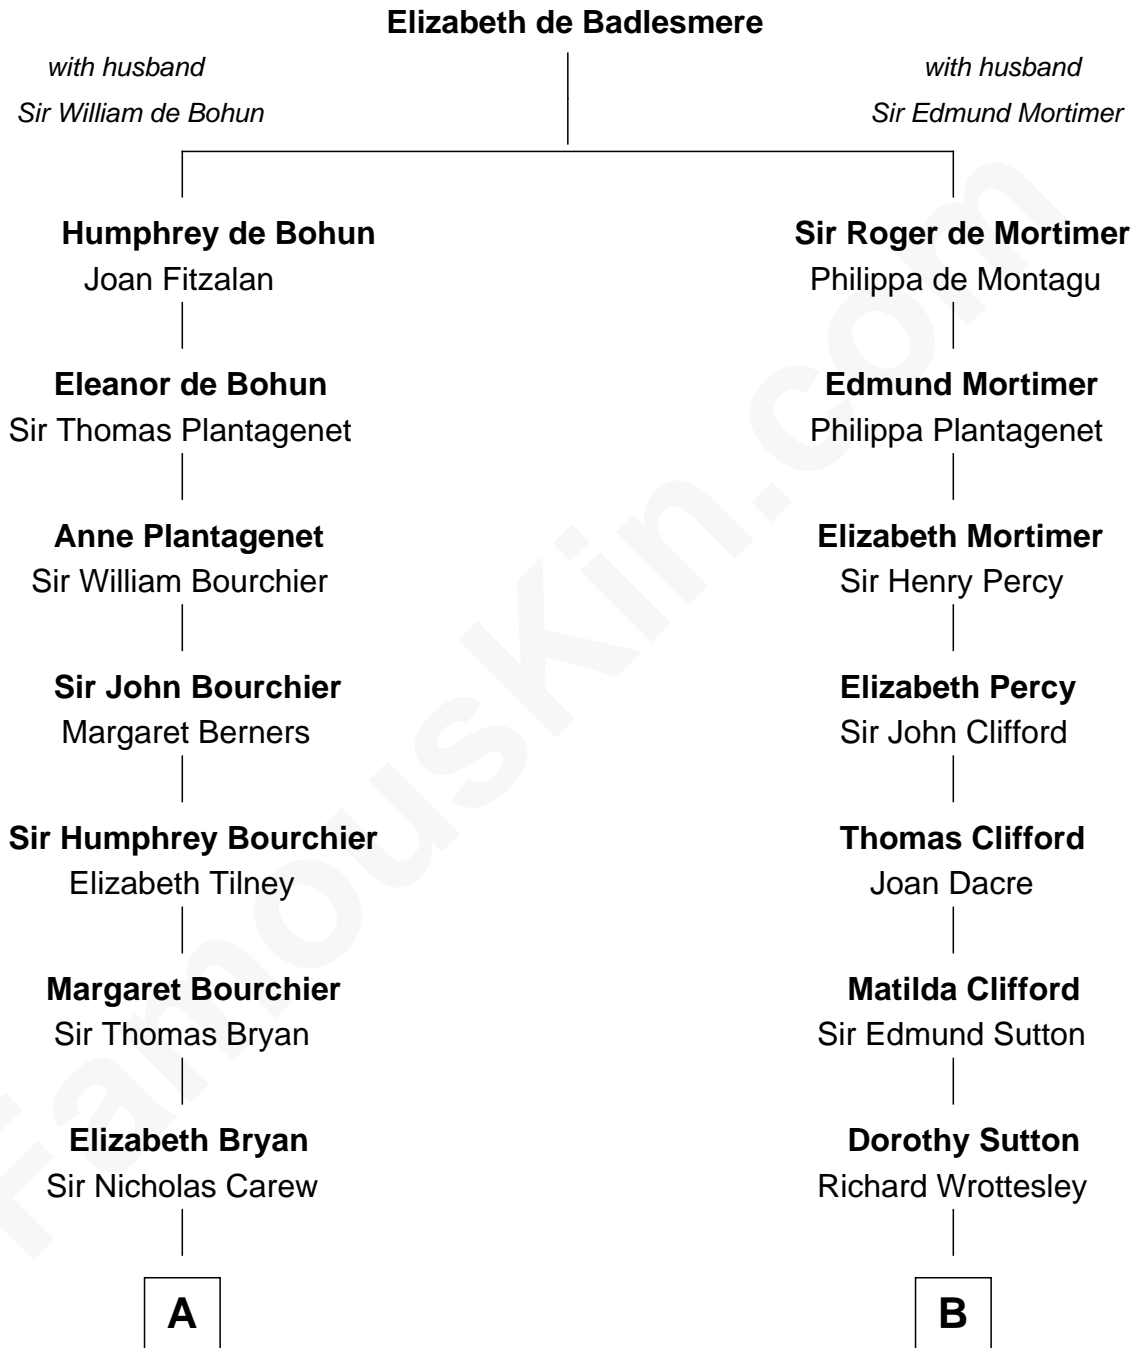

FamousKin.com Relationship Chart of

Bill Weld

68th Governor of Massachusetts

11th cousin 9 times removed of

Richard More

(c1614 - c1696) Mayflower passenger 1620

MAYFLOWER

C

Fanny Elizabeth Bartholomew

Dr. Francis Minot Weld

Francis Minot Weld

Margaret Low White

David Weld

Mary Blake Nichols

Bill Weld

68th Governor of Massachusetts