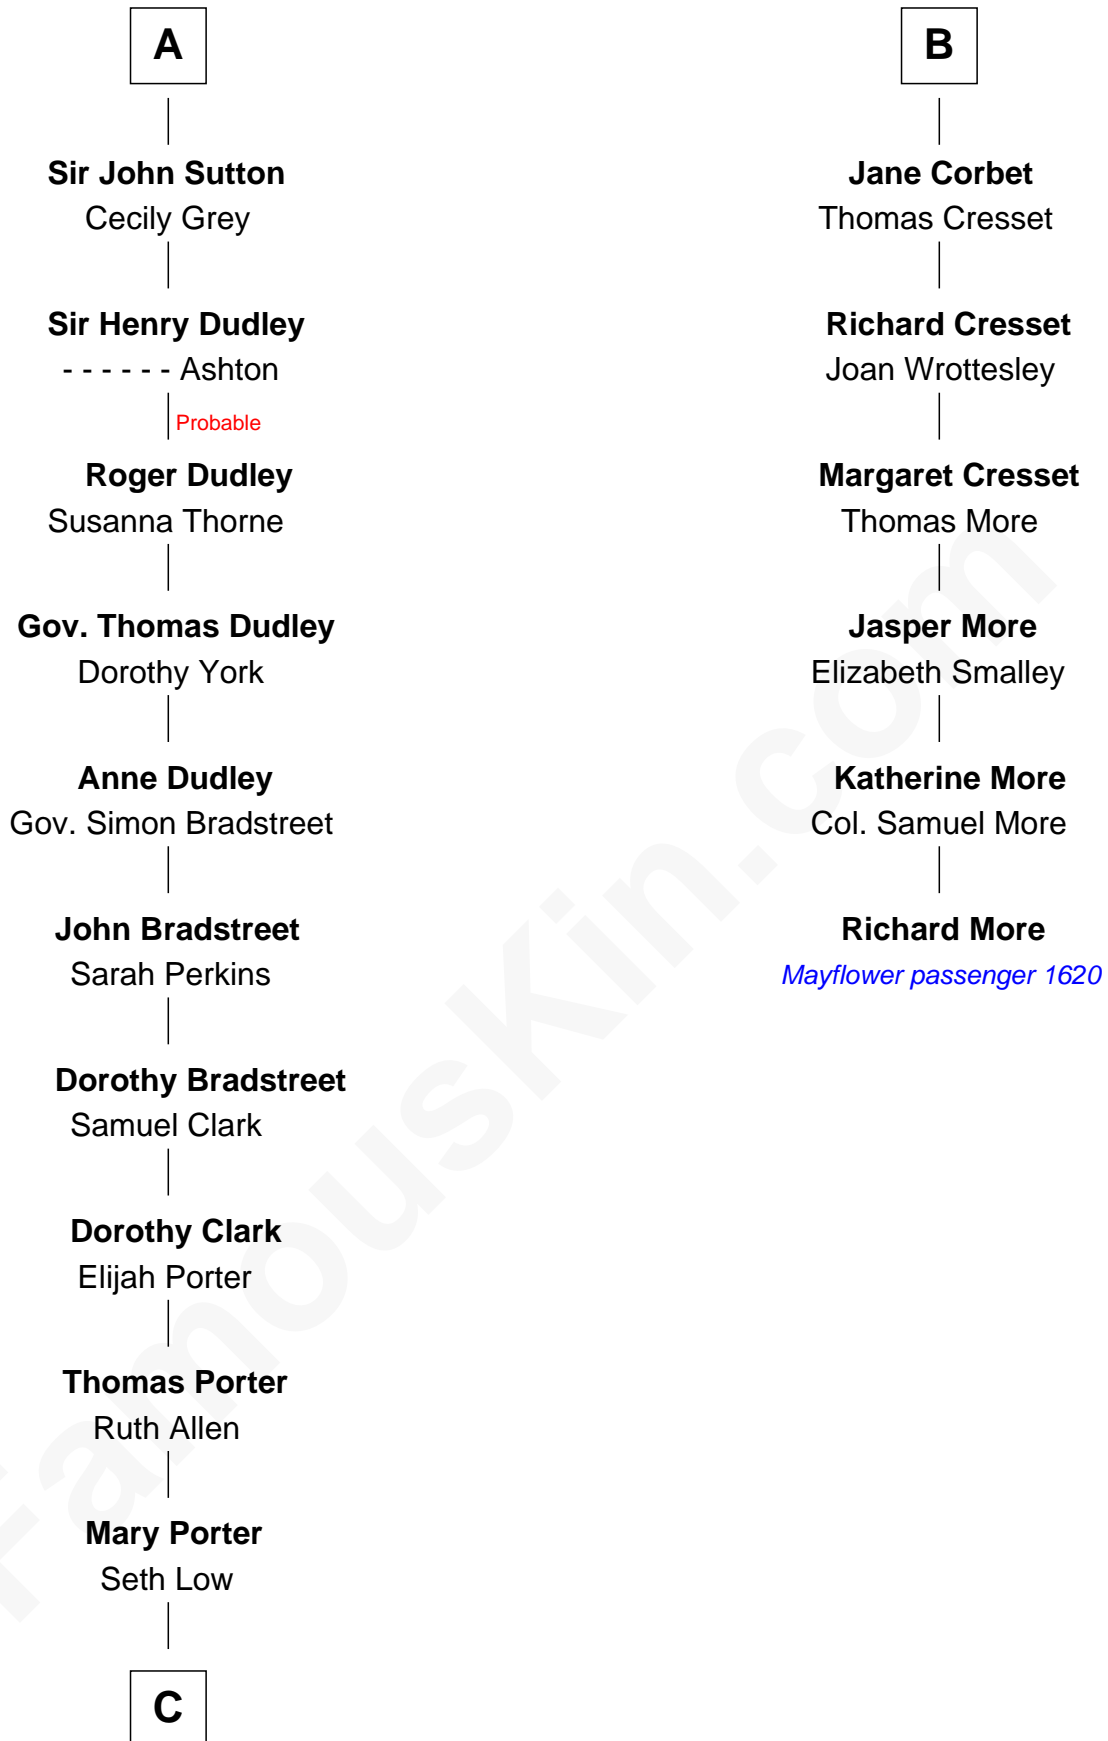

FamousKin.com

Relationship Chart of

Bill Weld

68th Governor of Massachusetts

12th cousin 9 times removed of

Richard More

(c1614 - c1696) Mayflower passenger 1620

MAYFLOWER

C

—
Harriet Low
John Babcock Hillard

—
Harriet Hillard
William Augustus White

—
Margaret Low White
Francis Minot Weld

—
David Weld
Mary Blake Nichols

—
Bill Weld
68th Governor of Massachusetts

FamousKin.com