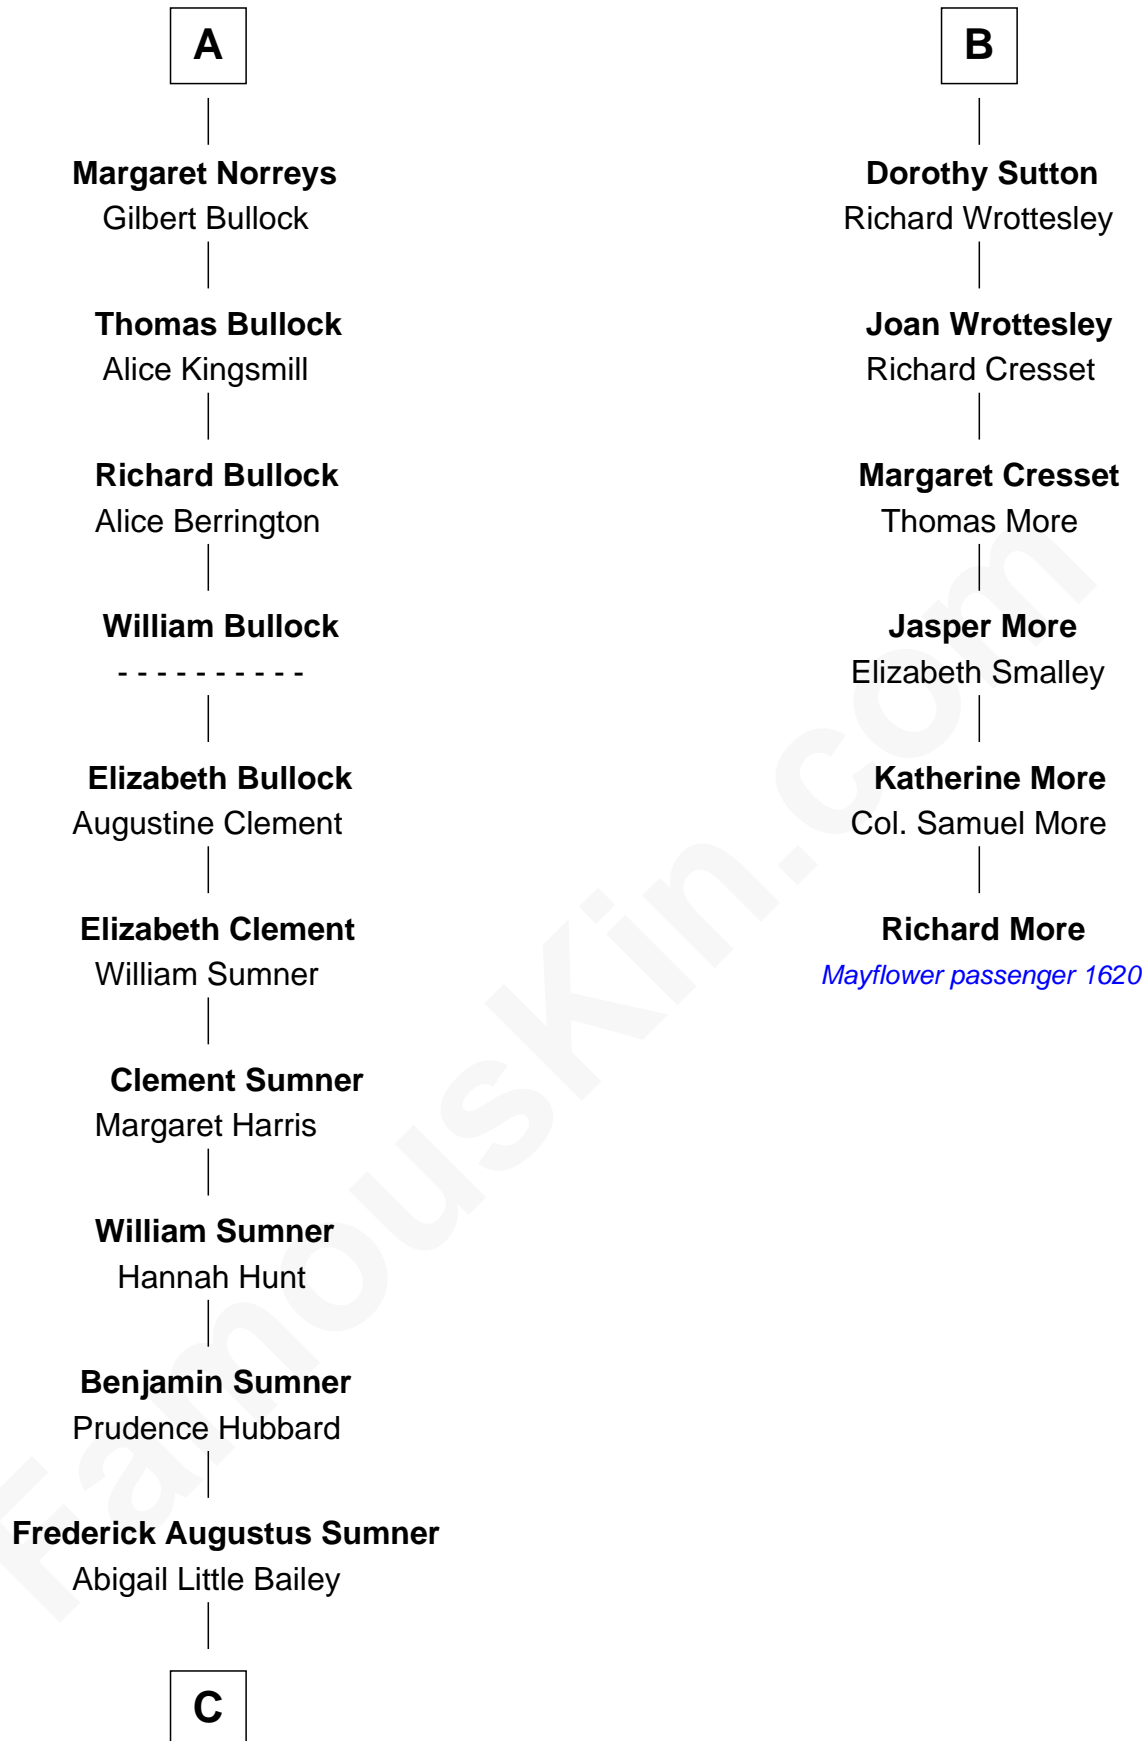

FamousKin.com

Relationship Chart of

Bill Weld

68th Governor of Massachusetts

12th cousin 9 times removed of

Richard More

(c1614 - c1696) Mayflower passenger 1620

MAYFLOWER

C

Sarah Sumner
Thomas Swan Weld

Dr. Francis Minot Weld
Fanny Elizabeth Bartholomew

Francis Minot Weld
Margaret Low White

David Weld
Mary Blake Nichols

Bill Weld
68th Governor of Massachusetts

FamousKin.com