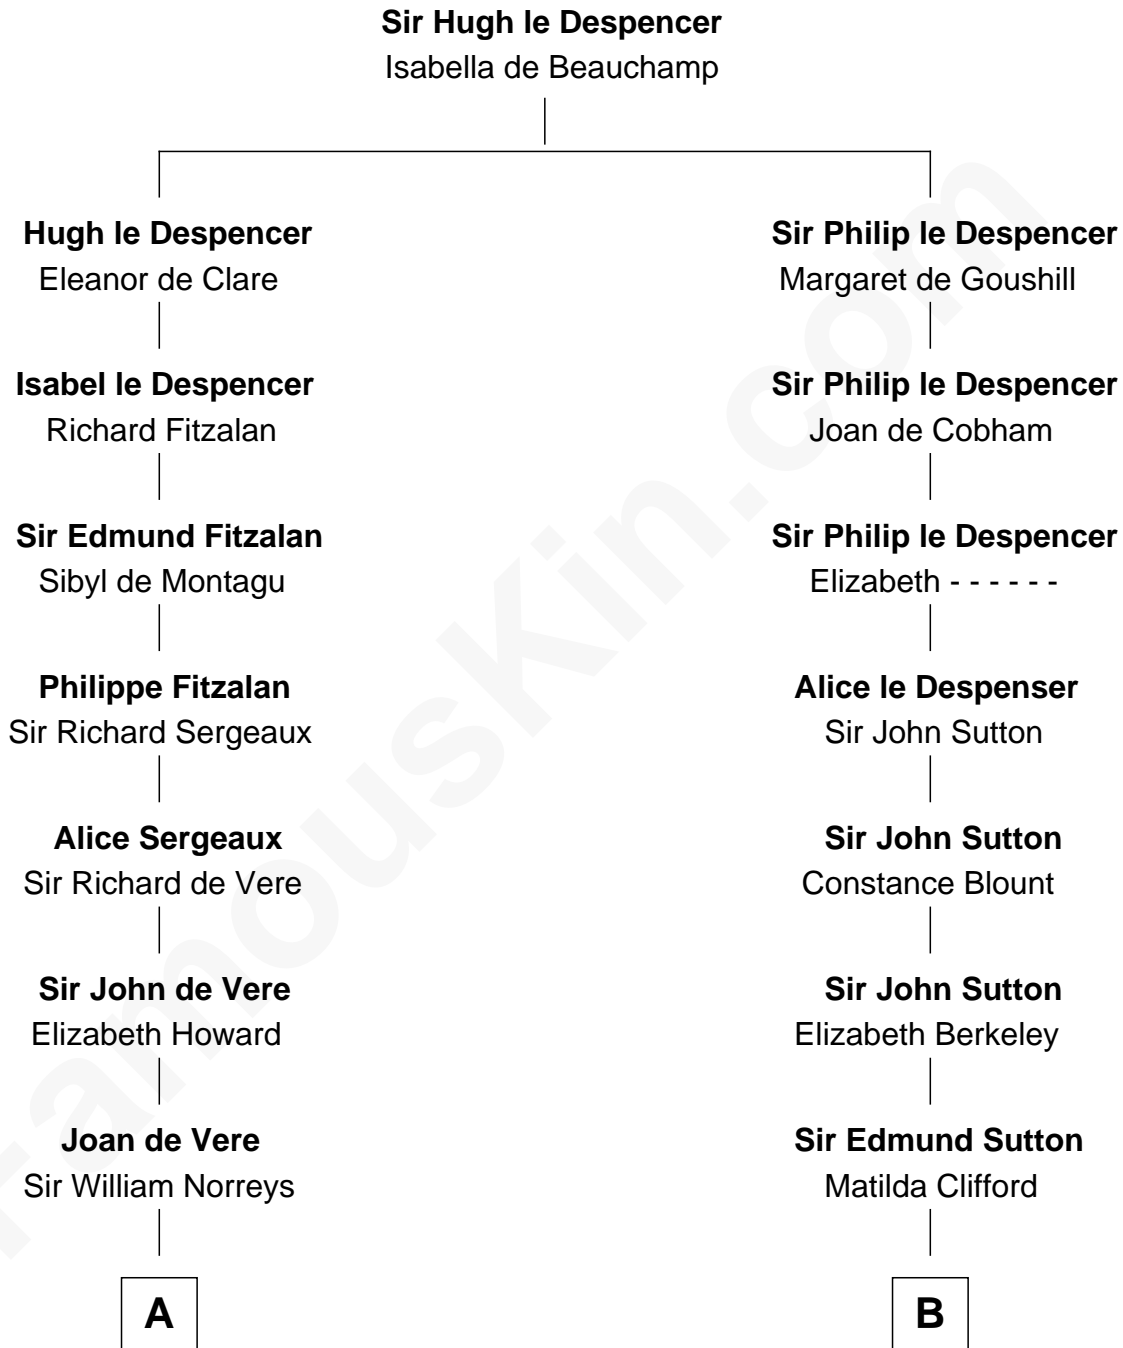

FamousKin.com

Relationship Chart of

Bill Weld

68th Governor of Massachusetts

12th cousin 9 times removed of

Richard More

(c1614 - c1696) Mayflower passenger 1620

MAYFLOWER

C

Sarah Sumner
Thomas Swan Weld

Dr. Francis Minot Weld
Fanny Elizabeth Bartholomew

Francis Minot Weld
Margaret Low White

David Weld
Mary Blake Nichols

Bill Weld
68th Governor of Massachusetts

FamousKin.com