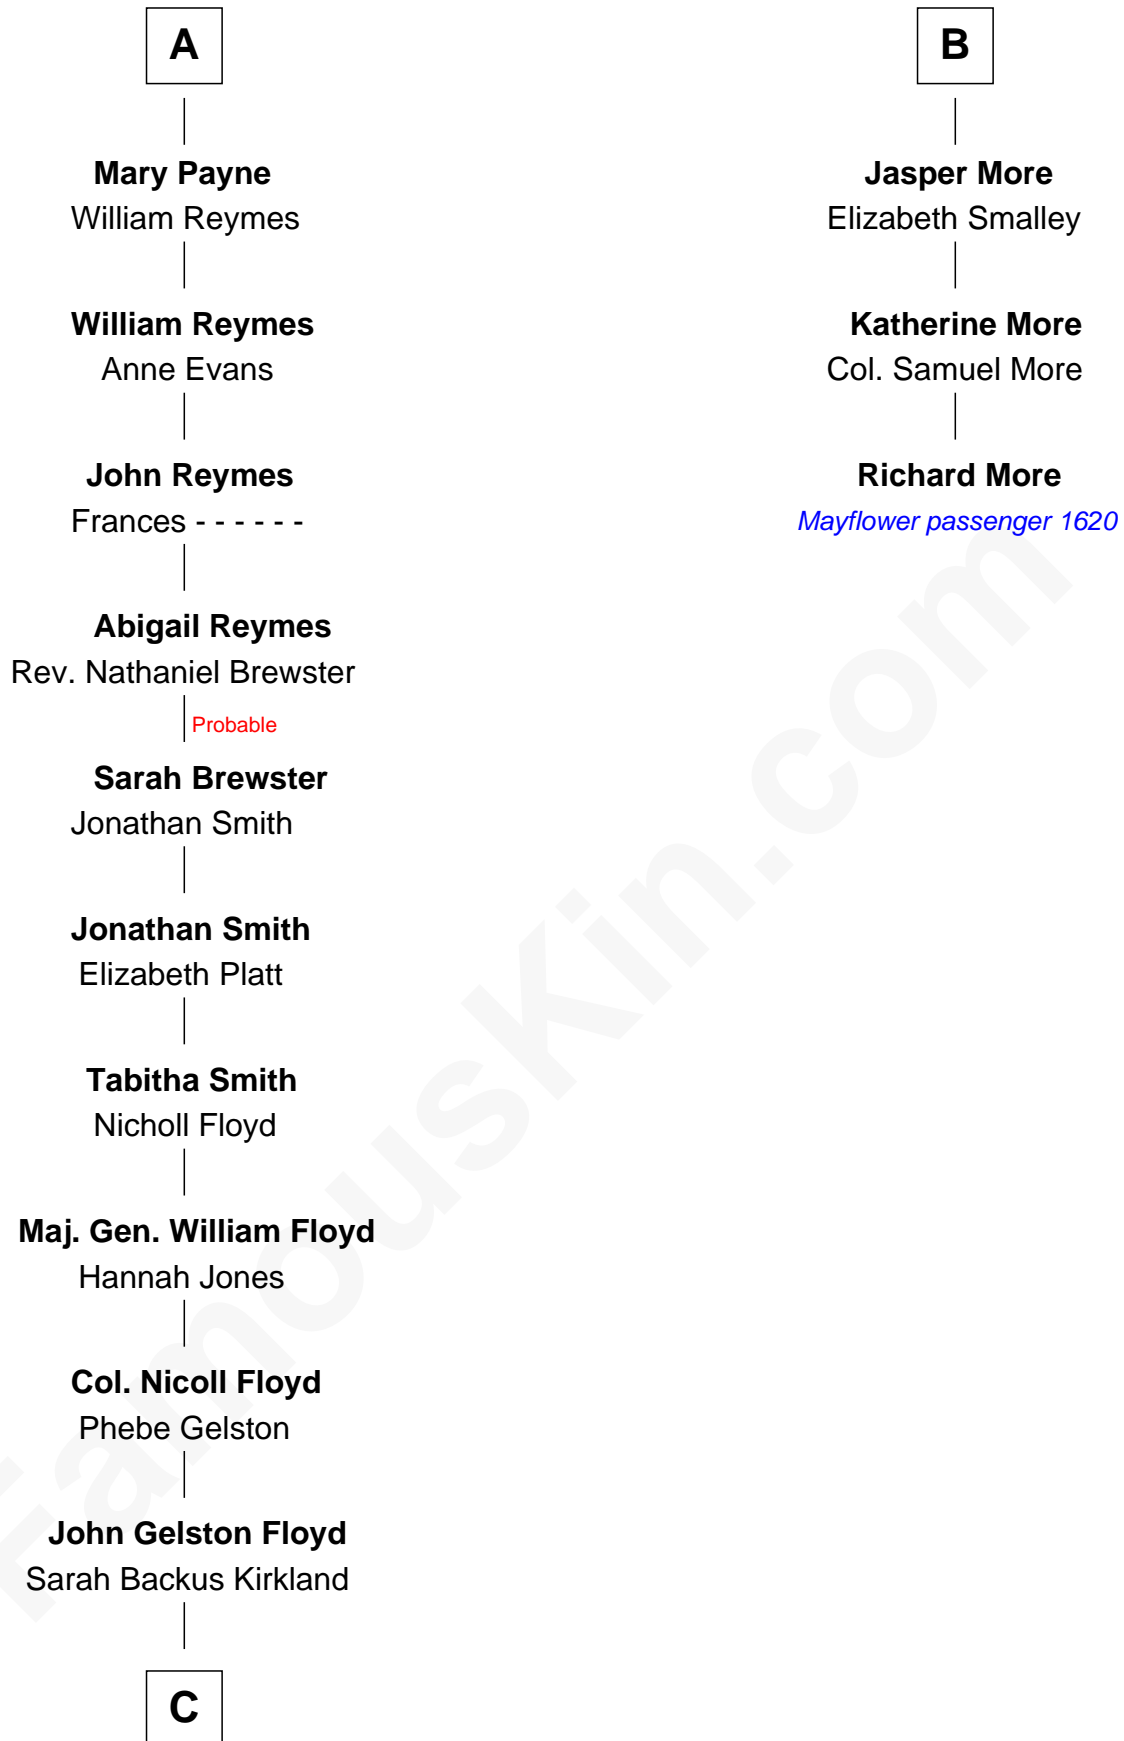

FamousKin.com Relationship Chart of

Bill Weld

68th Governor of Massachusetts

9th cousin 11 times removed of

Richard More

(c1614 - c1696) Mayflower passenger 1620

MAYFLOWER

C

—
John Gelston Floyd

Julia Floyd DuBois

—
Cornelia DuBois Floyd

John Treadwell Nichols

—
Mary Blake Nichols

David Weld

—
Bill Weld

68th Governor of Massachusetts