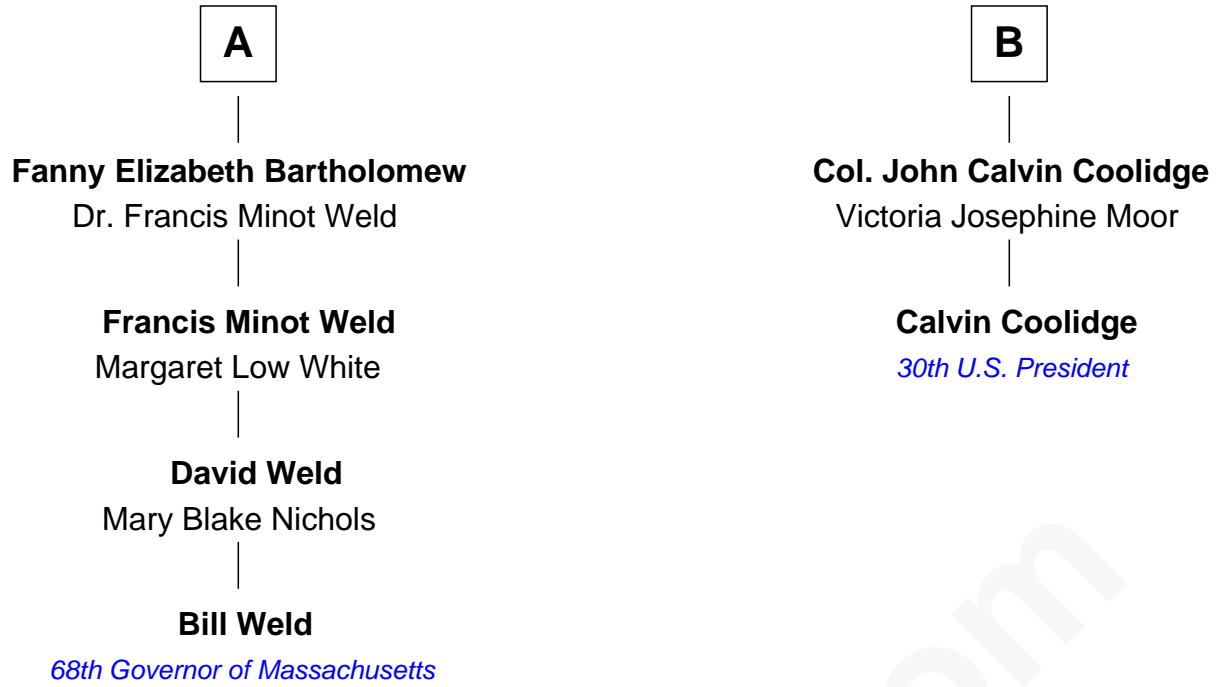

FamousKin.com Relationship Chart of

Bill Weld

68th Governor of Massachusetts

8th cousin 2 times removed of

Calvin Coolidge

30th U.S. President

FamousKin.com