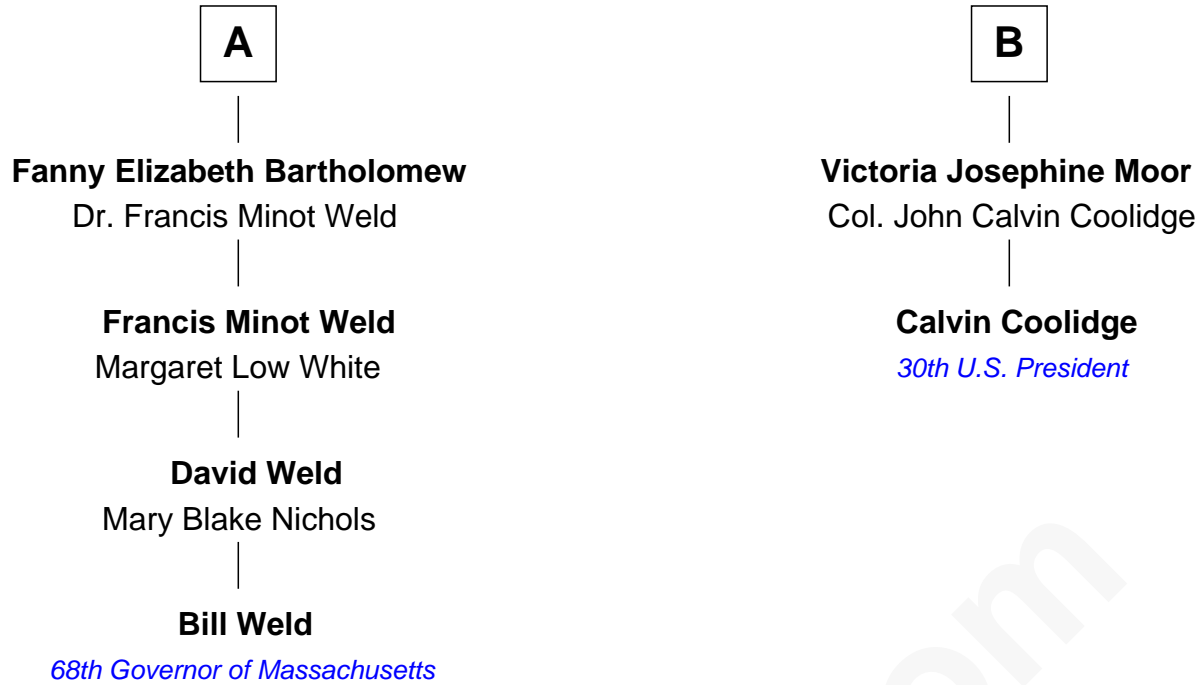

FamousKin.com

Relationship Chart of

Bill Weld

68th Governor of Massachusetts

8th cousin 2 times removed of

Calvin Coolidge

30th U.S. President

FamousKin.com