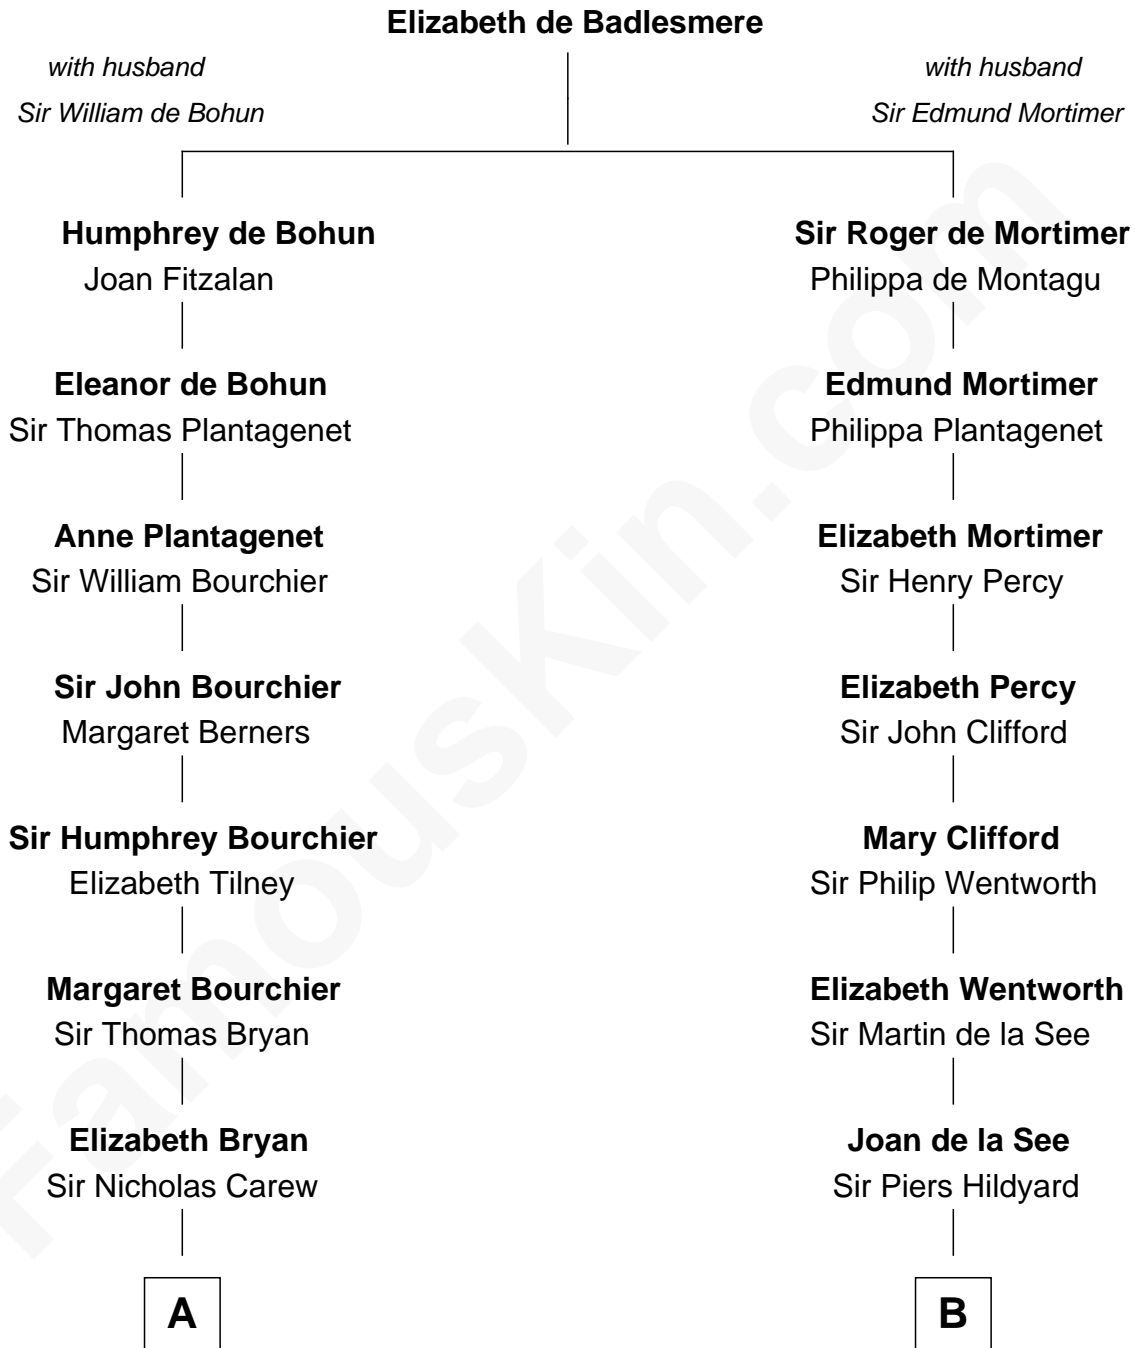

# FamousKin.com Relationship Chart of

**Bill Weld**

*68th Governor of Massachusetts*

20th cousin of

**Calvin Coolidge**

*30th U.S. President*

**C**

**Fanny Elizabeth Bartholomew**

Dr. Francis Minot Weld

**Francis Minot Weld**

Margaret Low White

**David Weld**

Mary Blake Nichols

**Bill Weld**

*68th Governor of Massachusetts*

**D**

**Sally Briggs Brown**

Israel Chase Brewer

**Sarah Almeda Brewer**

Calvin Galusha Coolidge

**Col. John Calvin Coolidge**

Victoria Josephine Moor

**Calvin Coolidge**

*30th U.S. President*