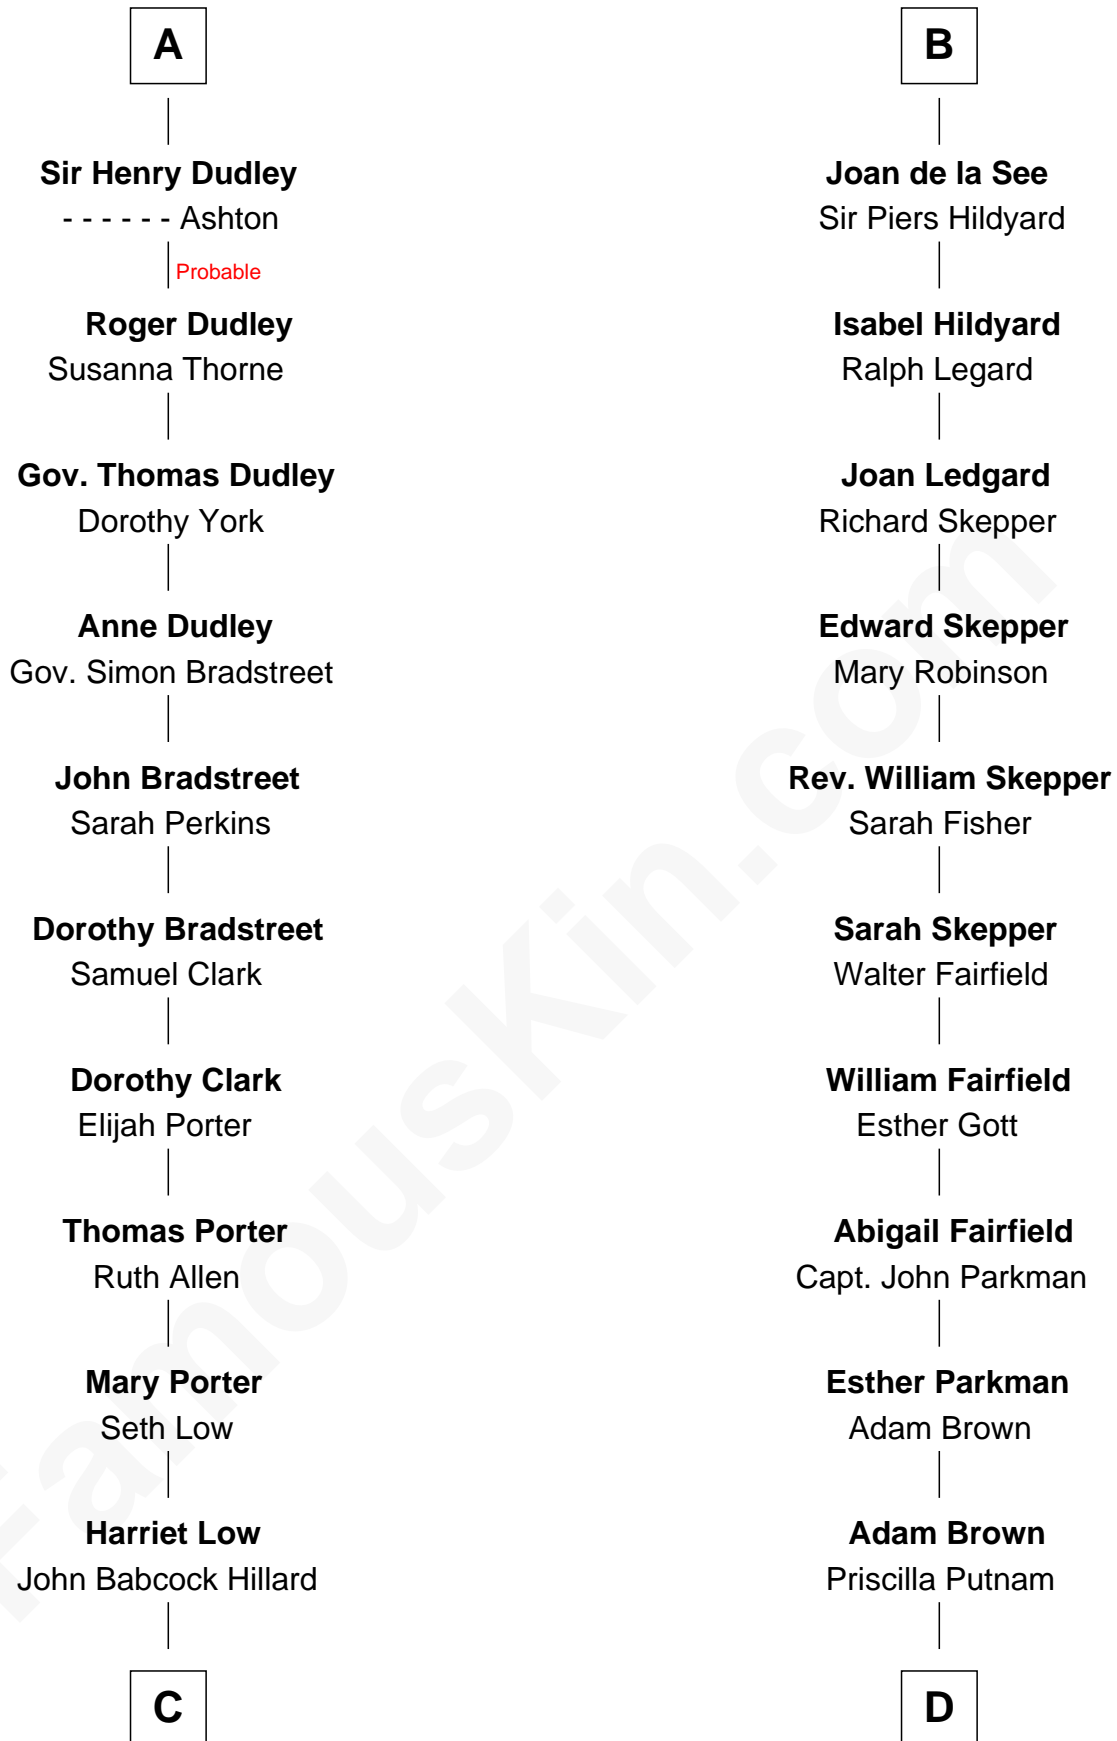

FamousKin.com

Relationship Chart of

Bill Weld

68th Governor of Massachusetts

20th cousin 1 time removed of

Calvin Coolidge

30th U.S. President

Eudo la Zouche
Milicent de Cantilupe

Eve la Zouche
Sir Maurice de Berkeley

Thomas de Berkeley
Katherine de Clyvedon

Sir John Berkeley
Elizabeth Betteshorne

Elizabeth Berkeley
Sir John Sutton

Sir Edmund Sutton
Joyce Tiptoft

Sir Edward Sutton
Cecily Willoughby

Sir John Sutton
Cecily Grey

A

Sir William la Zouche
Maud Lovel

Milicent la Zouche
Sir William Deincourt

Margaret Deincourt
Sir Robert de Tibetot

Elizabeth de Tibetot
Sir Philip le Despencer

Margery Despencer
Sir Roger Wentworth

Sir Philip Wentworth
Mary Clifford

Elizabeth Wentworth
Sir Martin de la See

B

C

Harriet Hillard
William Augustus White

Margaret Low White
Francis Minot Weld

David Weld
Mary Blake Nichols

Bill Weld
68th Governor of Massachusetts