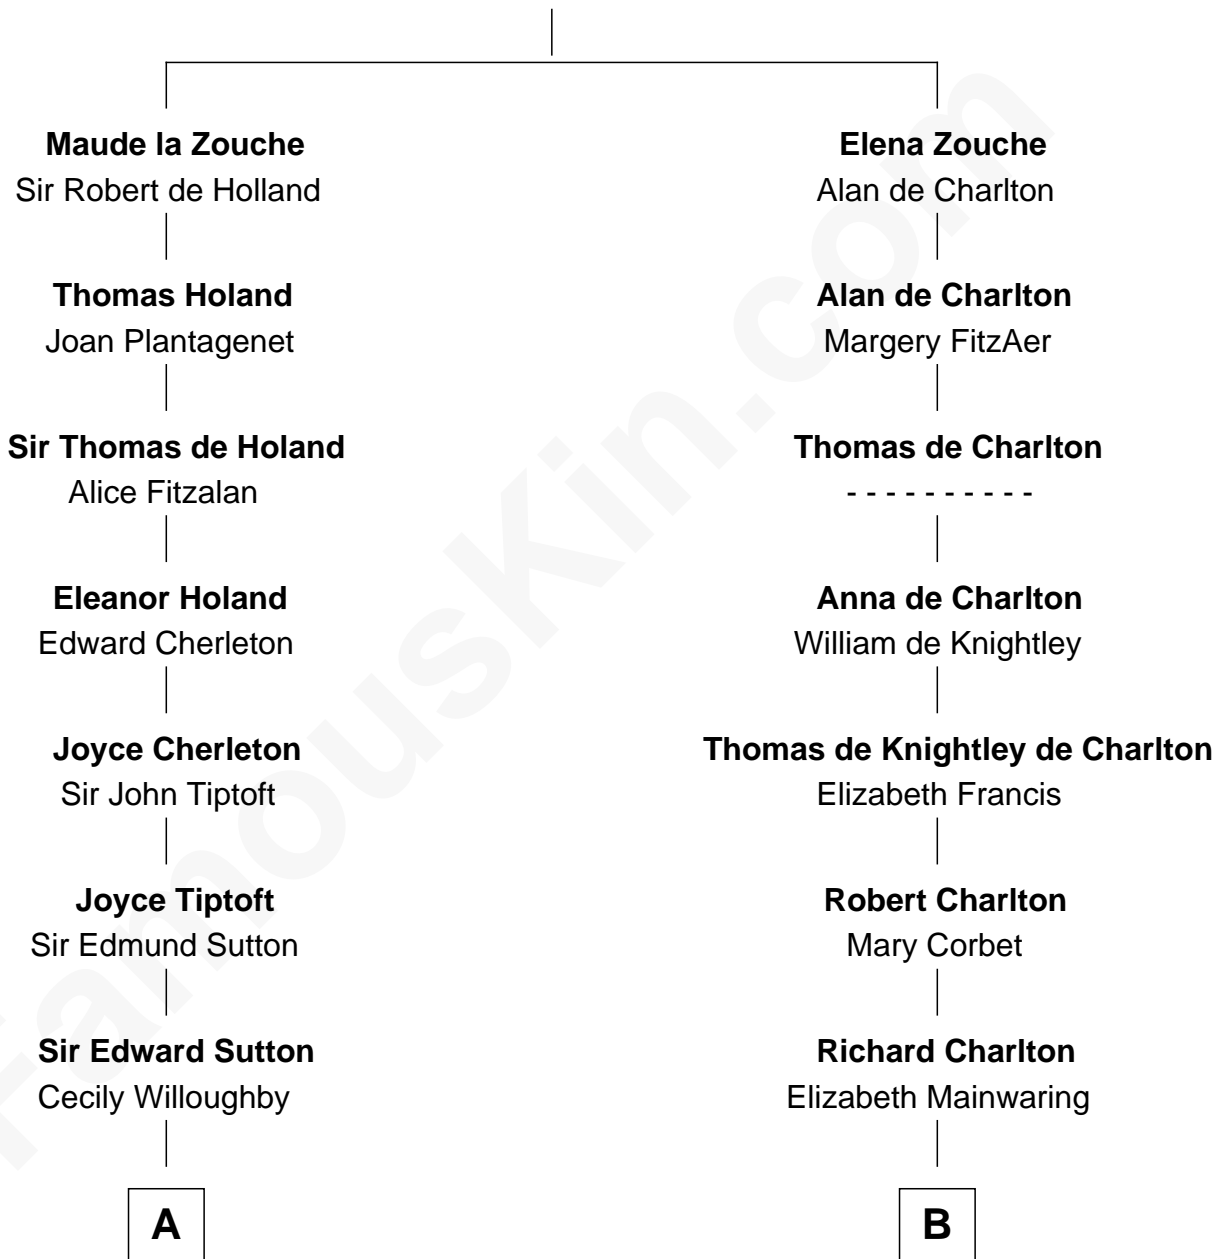

## Relationship Chart of

### Bill Weld

68th Governor of Massachusetts

20th cousin 1 time removed of

**Calvin Coolidge**

30th U.S. President

**Sir Alan la Zouche**

Eleanor de Segrave

**C**

**Harriet Low**  
John Babcock Hillard

**Harriet Hillard**  
William Augustus White

**Margaret Low White**  
Francis Minot Weld

**David Weld**  
Mary Blake Nichols

**Bill Weld**  
*68th Governor of Massachusetts*

**D**

**Mary Davis**  
John Dunlap Moor

**Hiram Dunlap Moor**  
Abigail Pinney Franklin

**Victoria Josephine Moor**  
Col. John Calvin Coolidge

**Calvin Coolidge**  
*30th U.S. President*