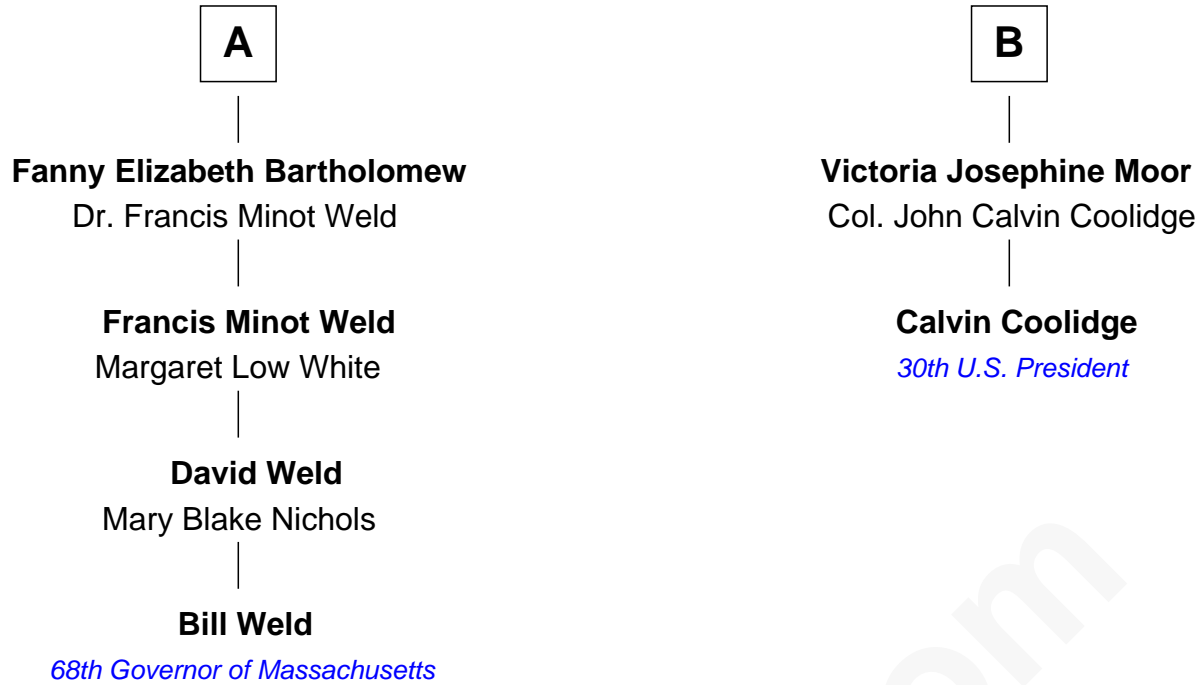

# FamousKin.com Relationship Chart of

**Bill Weld**

*68th Governor of Massachusetts*

8th cousin 2 times removed of

**Calvin Coolidge**

*30th U.S. President*

FamousKin.com