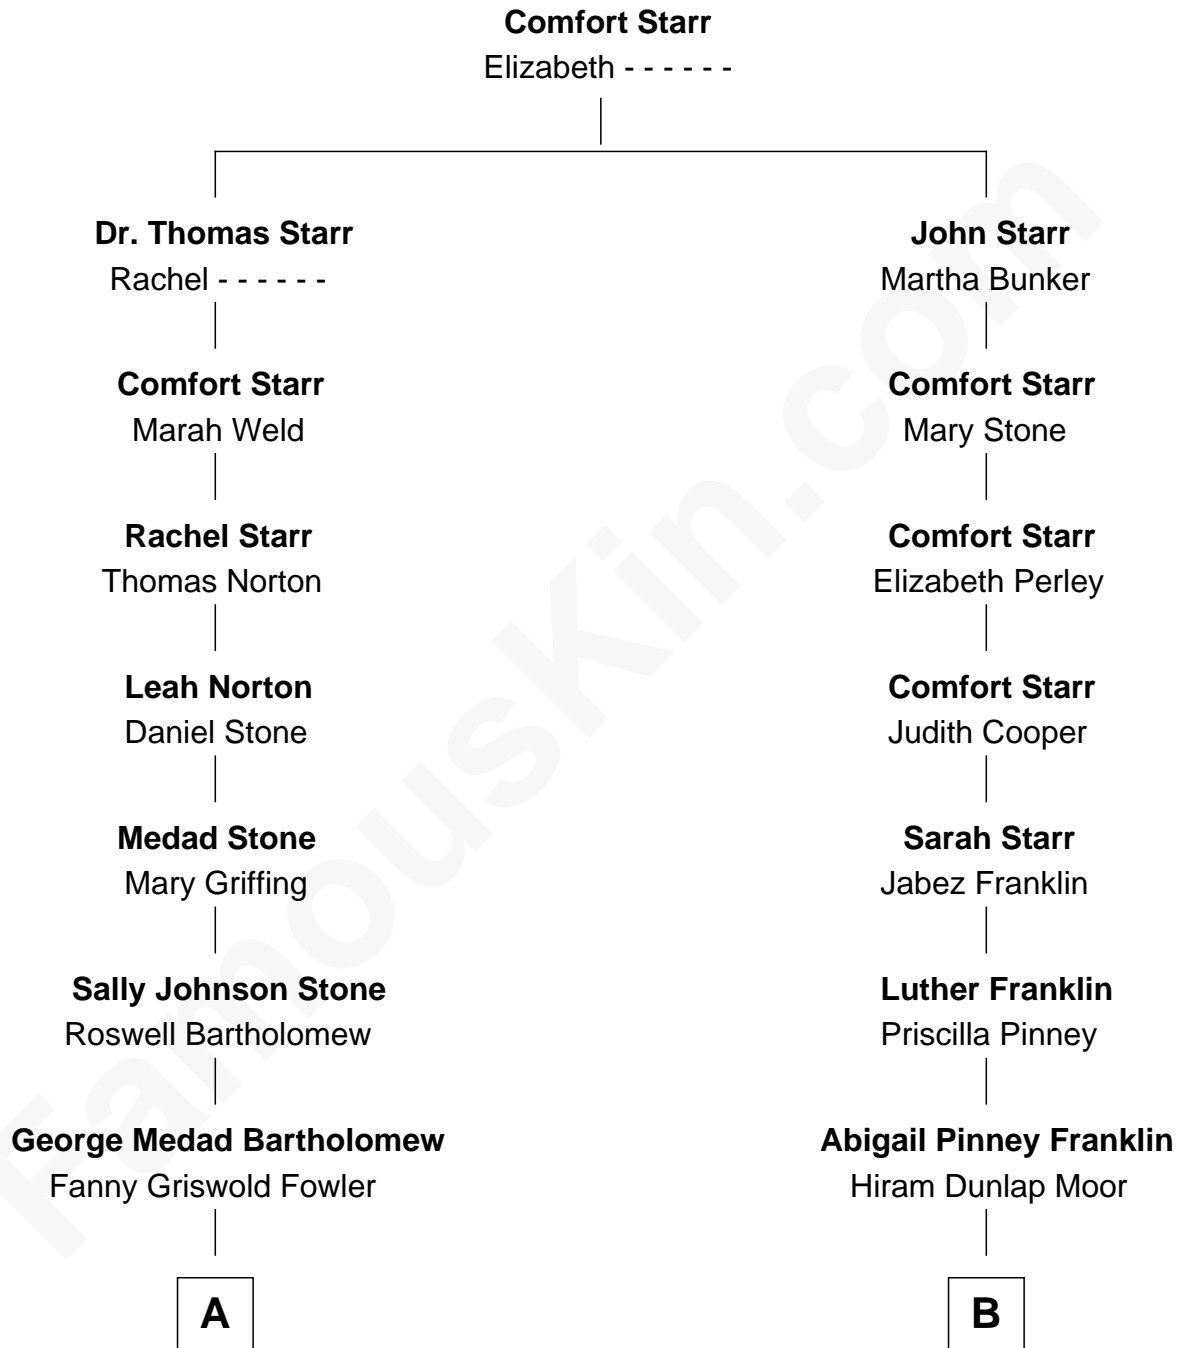

# FamousKin.com Relationship Chart of

**Bill Weld**

*68th Governor of Massachusetts*

8th cousin 2 times removed of

**Calvin Coolidge**

*30th U.S. President*

FamousKin.com