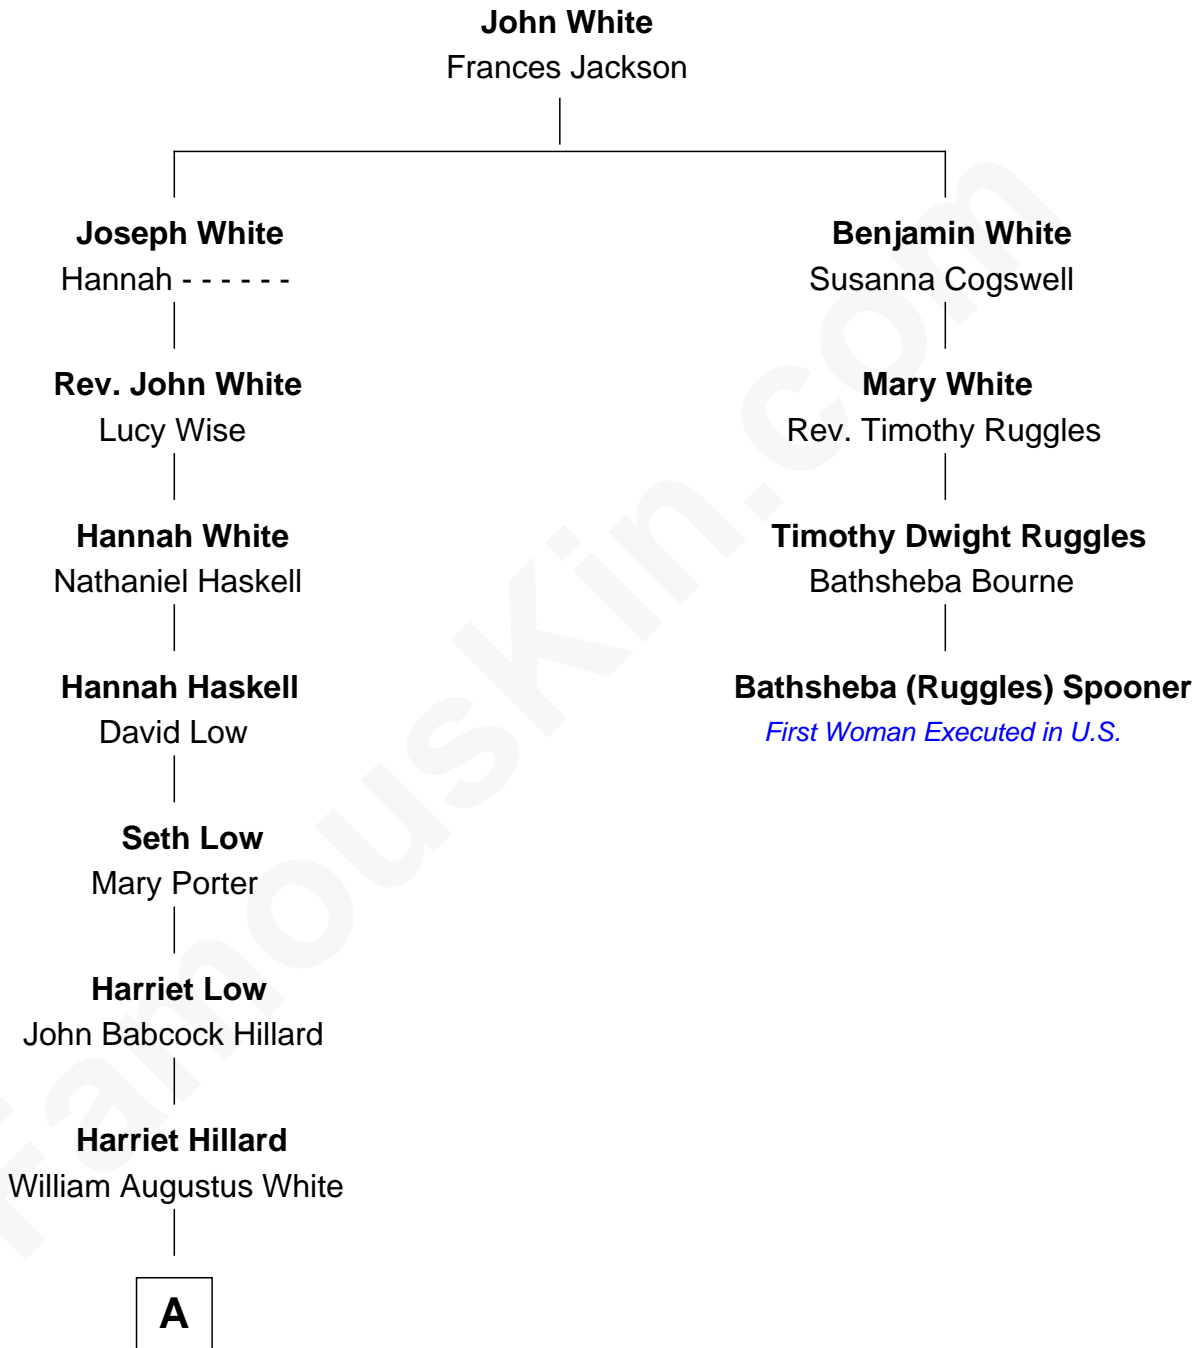

## Relationship Chart of

### Bathsheba (Ruggles) Spooner

First woman executed for murder in U.S. by non-British government

**A**

—  
**Margaret Low White**

Francis Minot Weld

—  
**David Weld**

Mary Blake Nichols

—  
**Bill Weld**