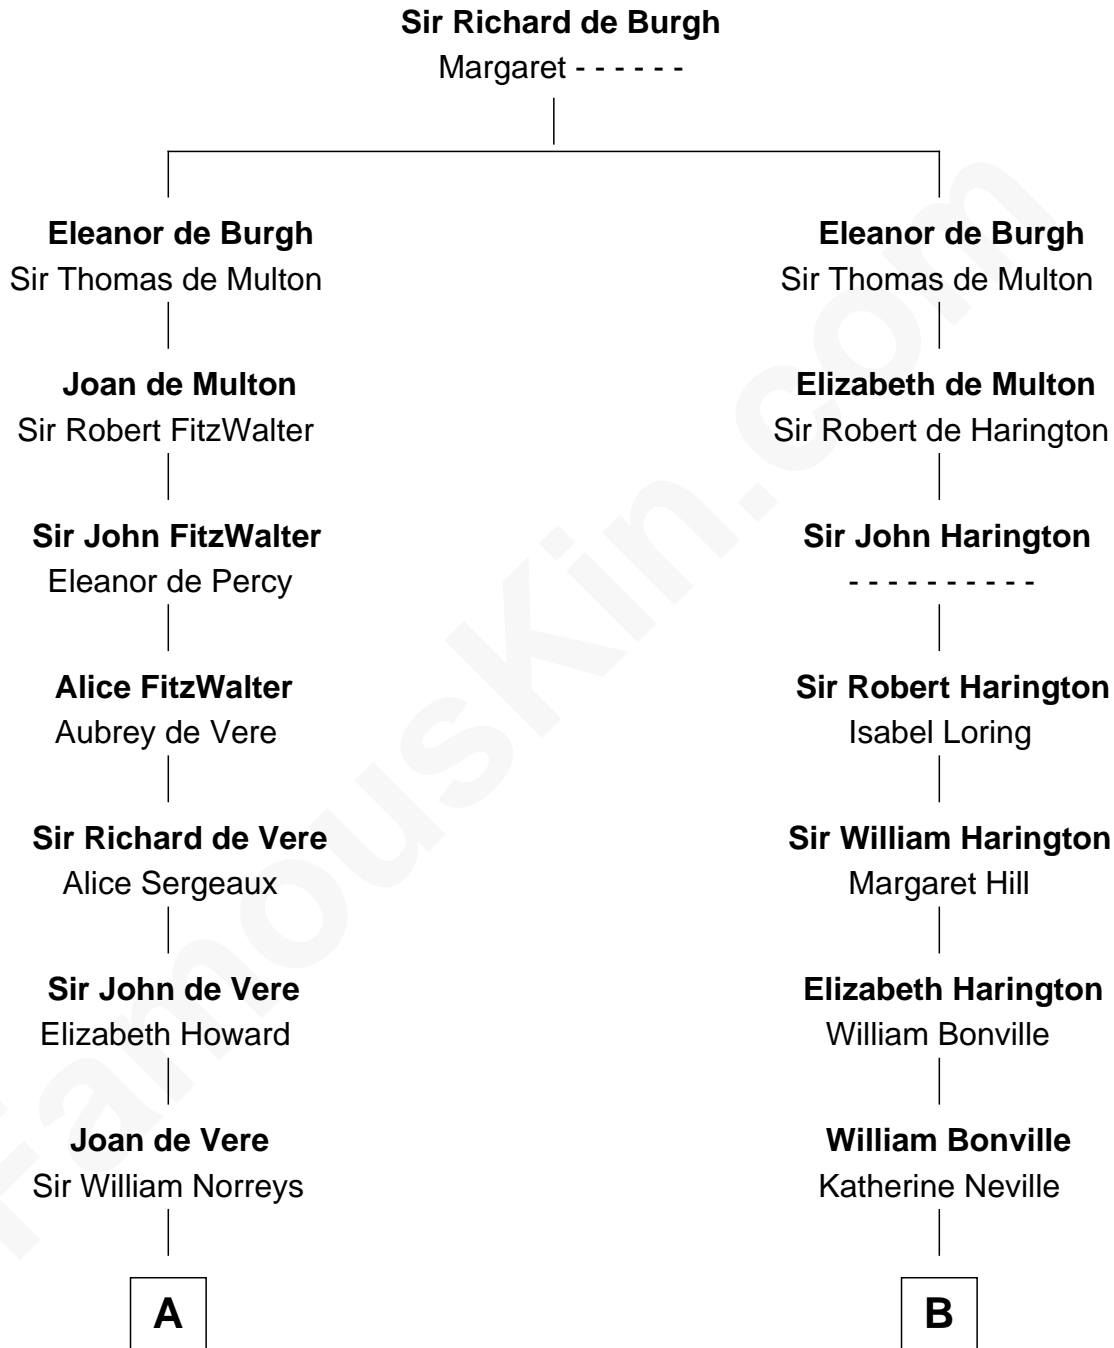

FamousKin.com

Relationship Chart of

Bill Weld

68th Governor of Massachusetts

16th cousin 5 times removed of

Bathsheba (Ruggles) Spooner

First woman executed for murder in U.S. by non-British government

C

Sarah Sumner
Thomas Swan Weld

Dr. Francis Minot Weld
Fanny Elizabeth Bartholomew

Francis Minot Weld
Margaret Low White

David Weld
Mary Blake Nichols

Bill Weld
68th Governor of Massachusetts

FamousKin.com