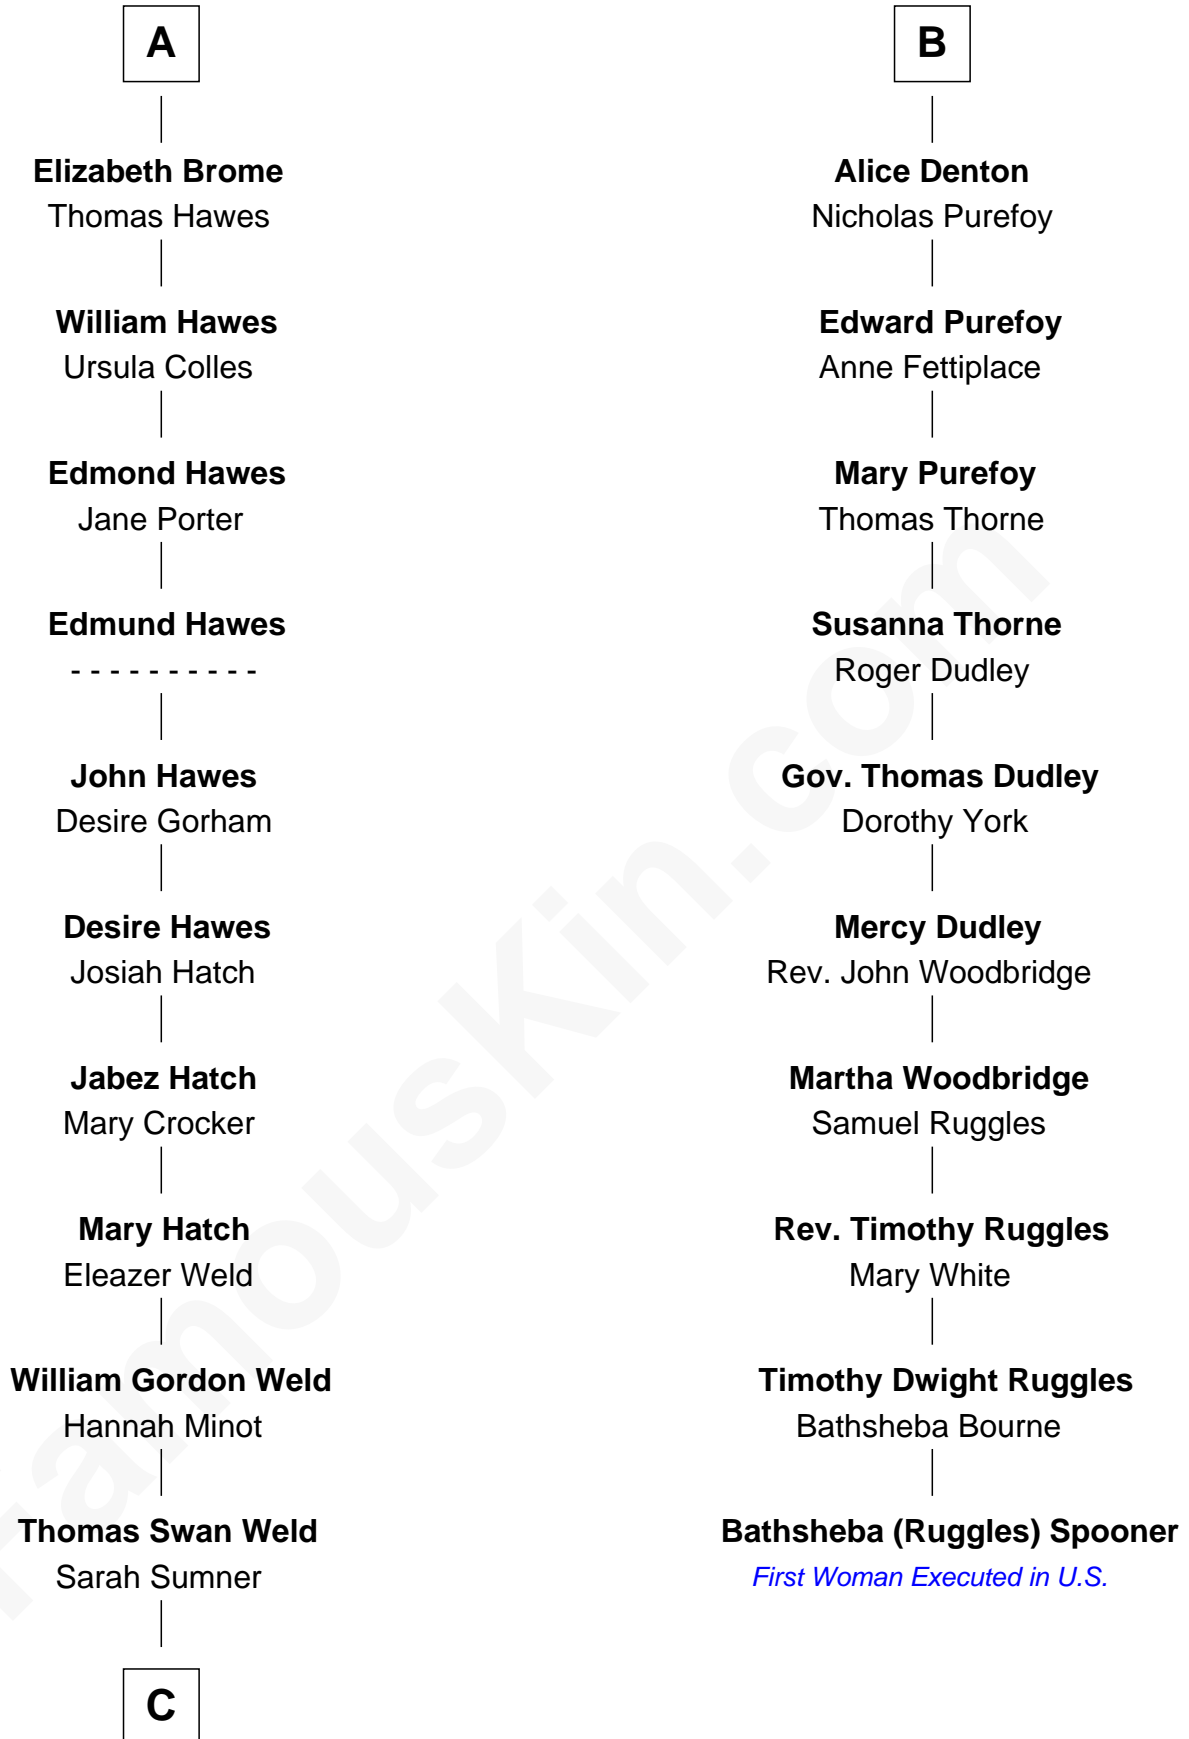

FamousKin.com

Relationship Chart of

Bill Weld

68th Governor of Massachusetts

16th cousin 4 times removed of

Bathsheba (Ruggles) Spooner

First woman executed for murder in U.S. by non-British government

C

—
Dr. Francis Minot Weld
Fanny Elizabeth Bartholomew

—
Francis Minot Weld
Margaret Low White

—
David Weld
Mary Blake Nichols

—
Bill Weld
68th Governor of Massachusetts

FamousKin.com