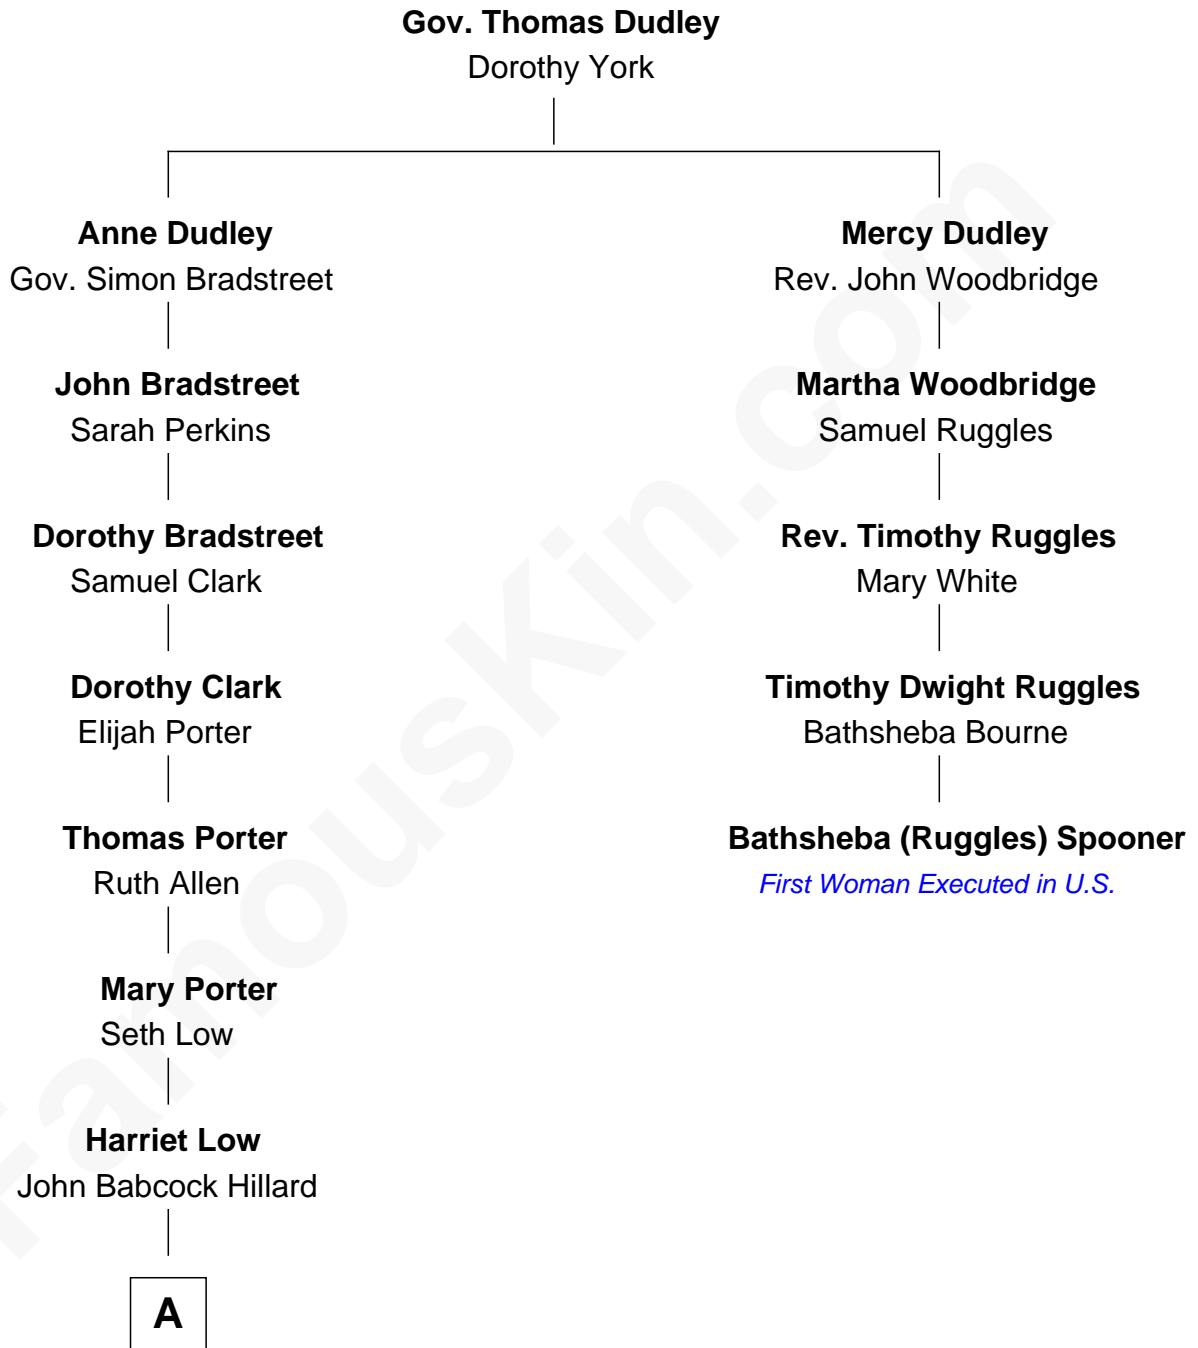

FamousKin.com

Relationship Chart of

Bill Weld

68th Governor of Massachusetts

4th cousin 6 times removed of

Bathsheba (Ruggles) Spooner

First woman executed for murder in U.S. by non-British government

A

—
Harriet Hillard
William Augustus White

—
Margaret Low White
Francis Minot Weld

—
David Weld
Mary Blake Nichols

—
Bill Weld
68th Governor of Massachusetts