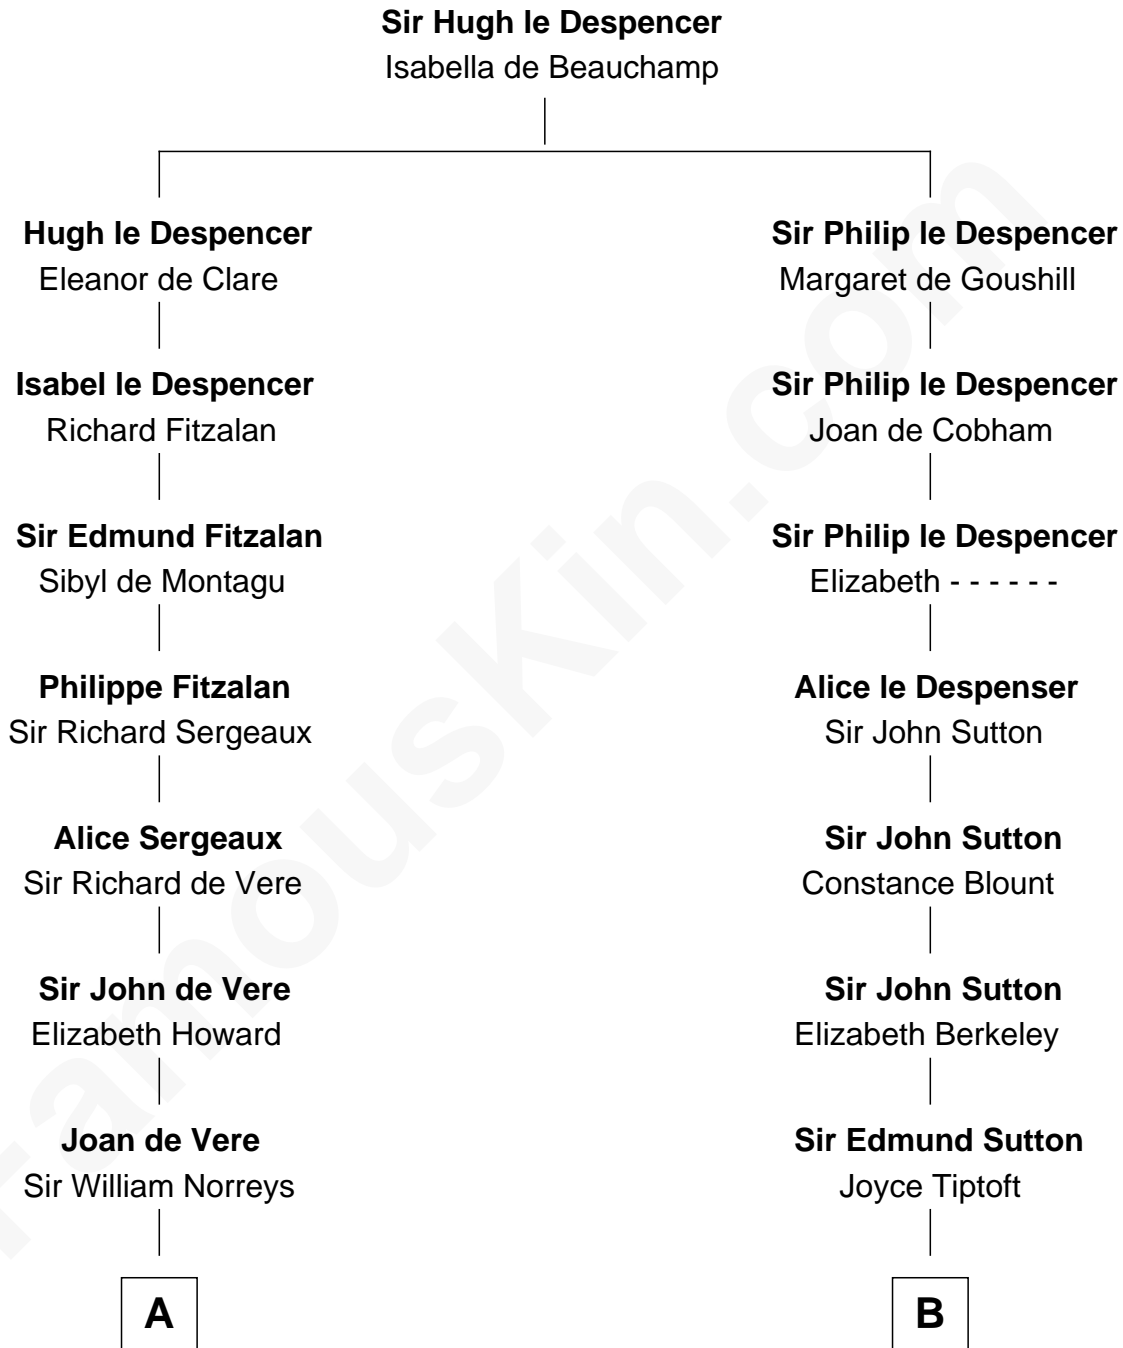

FamousKin.com

Relationship Chart of

Bill Weld

68th Governor of Massachusetts

16th cousin 5 times removed of

Bathsheba (Ruggles) Spooner

First woman executed for murder in U.S. by non-British government

C

Sarah Sumner
Thomas Swan Weld

Dr. Francis Minot Weld
Fanny Elizabeth Bartholomew

Francis Minot Weld
Margaret Low White

David Weld
Mary Blake Nichols

Bill Weld
68th Governor of Massachusetts

FamousKin.com