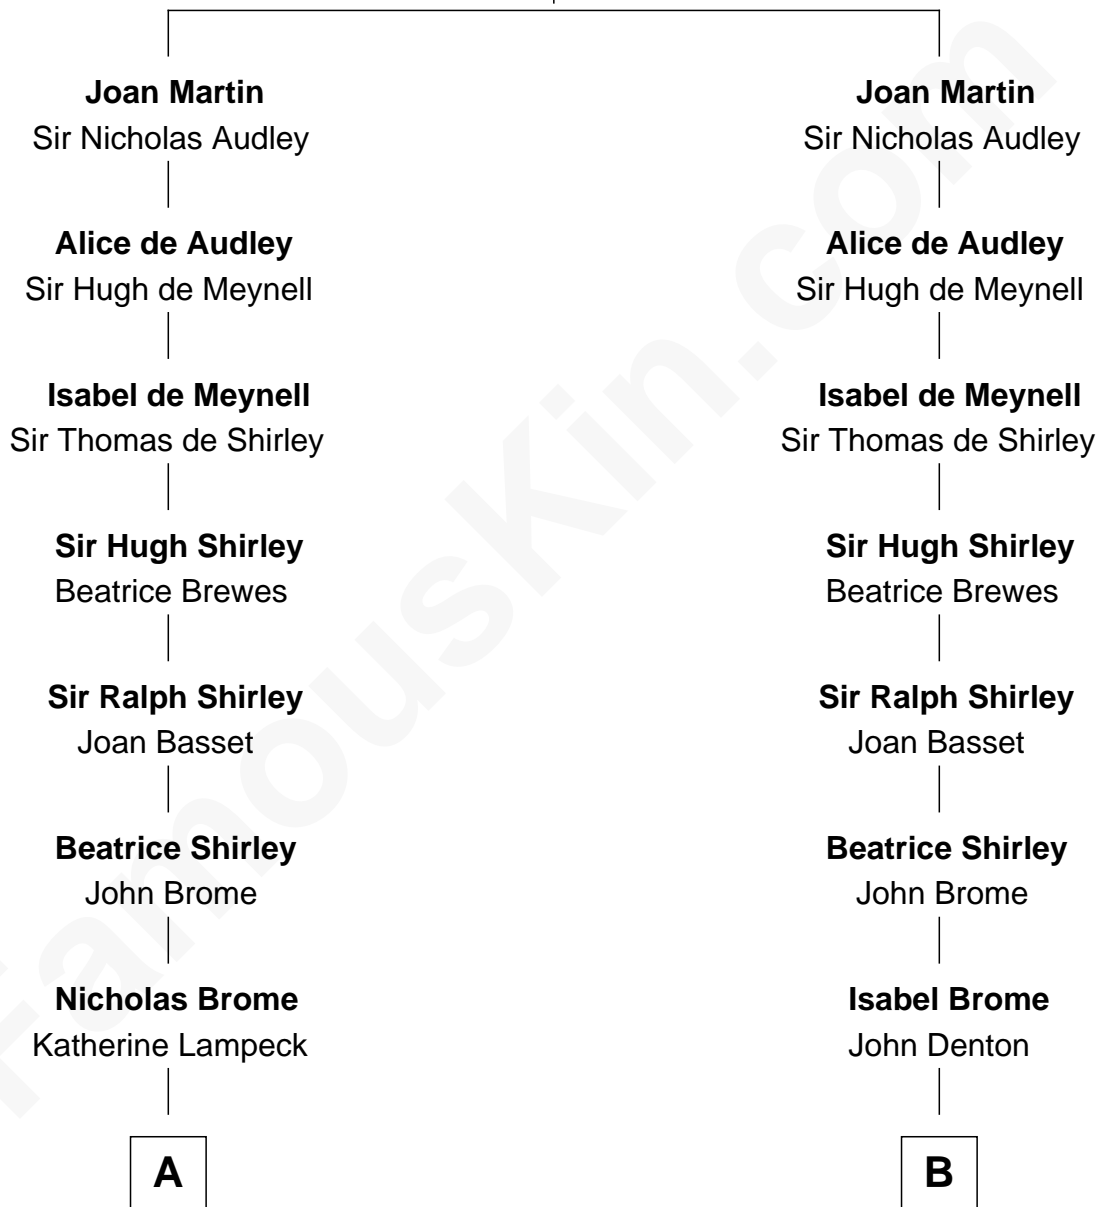

## Relationship Chart of

### Bill Weld

68th Governor of Massachusetts

16th cousin 4 times removed of

### Bathsheba (Ruggles) Spooner

First woman executed for murder in U.S. by non-British government

**Sir William Martin**  
Eleanor FitzReynold

**C**

—  
**Dr. Francis Minot Weld**  
Fanny Elizabeth Bartholomew

—  
**Francis Minot Weld**  
Margaret Low White

—  
**David Weld**  
Mary Blake Nichols

—  
**Bill Weld**  
*68th Governor of Massachusetts*

FamousKin.com