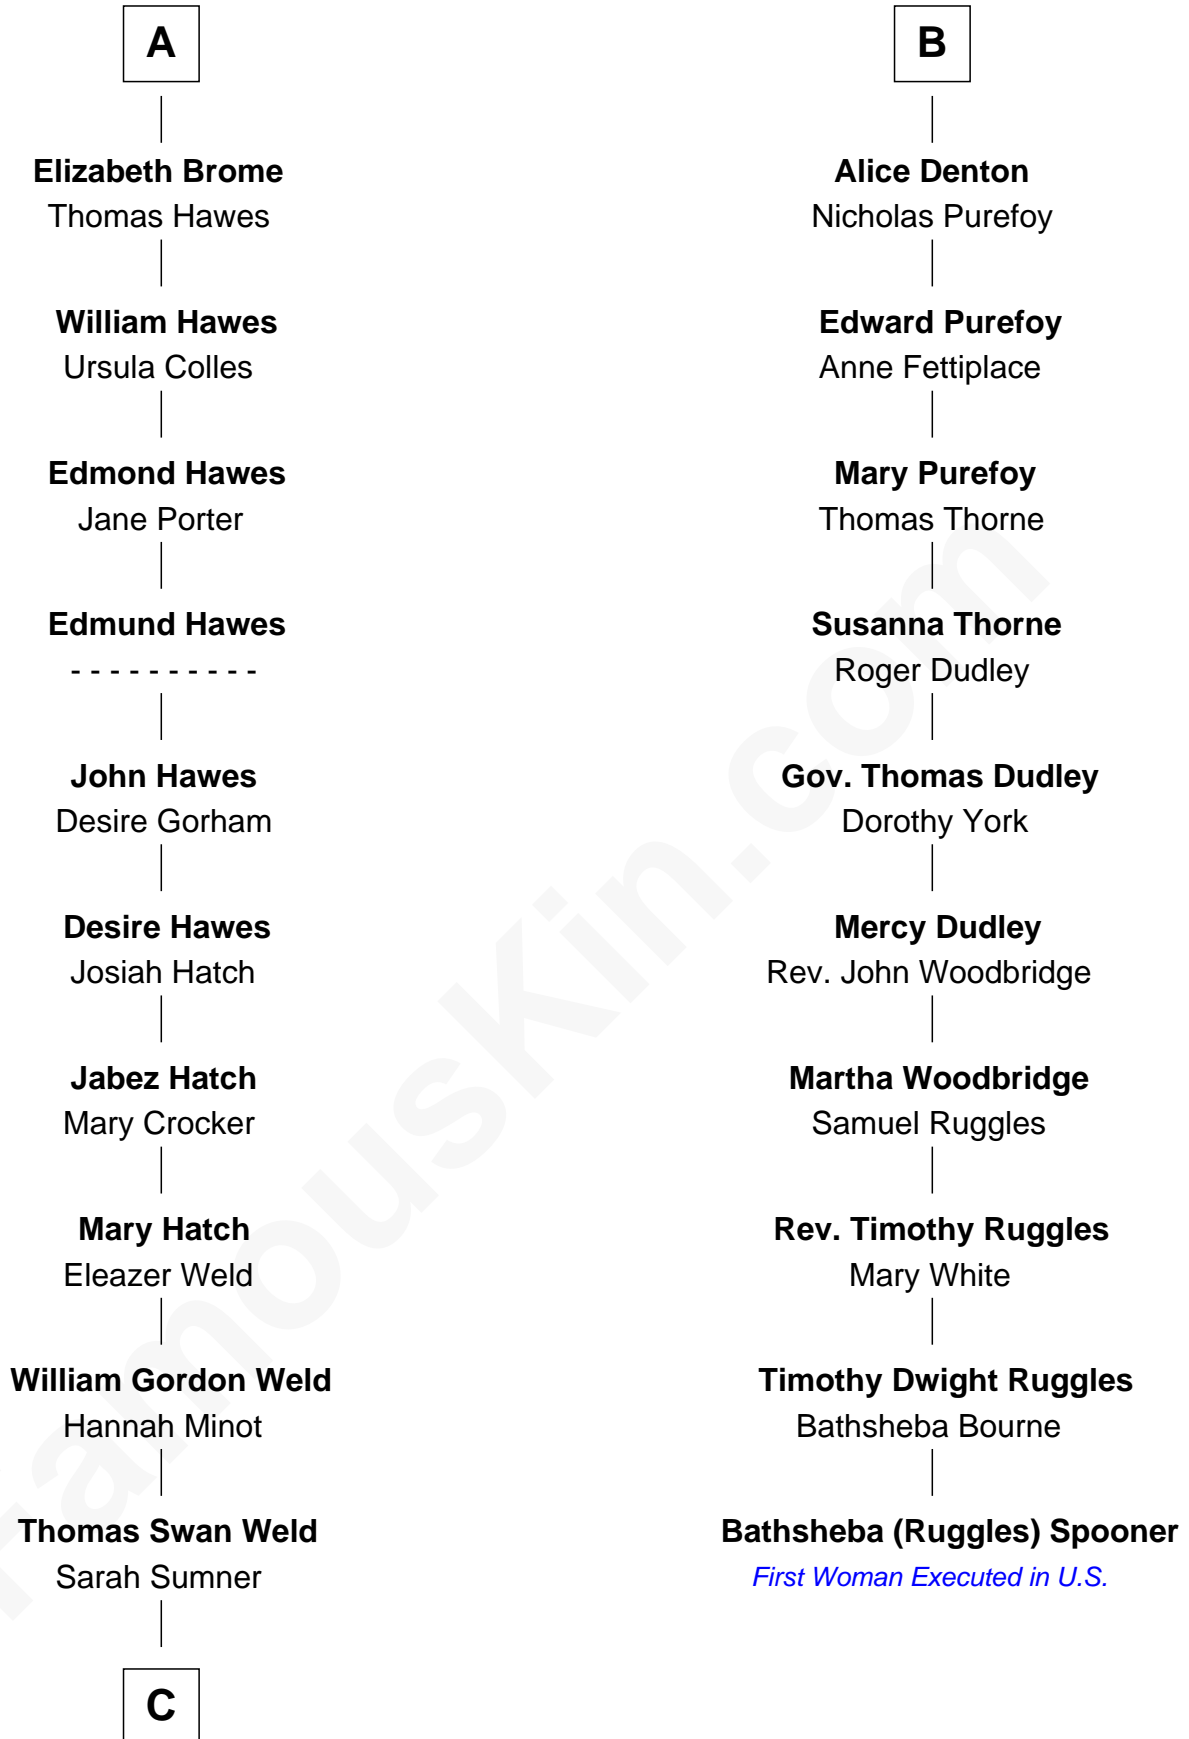

## Relationship Chart of

### Bill Weld

68th Governor of Massachusetts

16th cousin 4 times removed of

### Bathsheba (Ruggles) Spooner

First woman executed for murder in U.S. by non-British government

Sir William le Latimer

**C**

—  
**Dr. Francis Minot Weld**  
Fanny Elizabeth Bartholomew

—  
**Francis Minot Weld**  
Margaret Low White

—  
**David Weld**  
Mary Blake Nichols

—  
**Bill Weld**  
*68th Governor of Massachusetts*

FamousKin.com