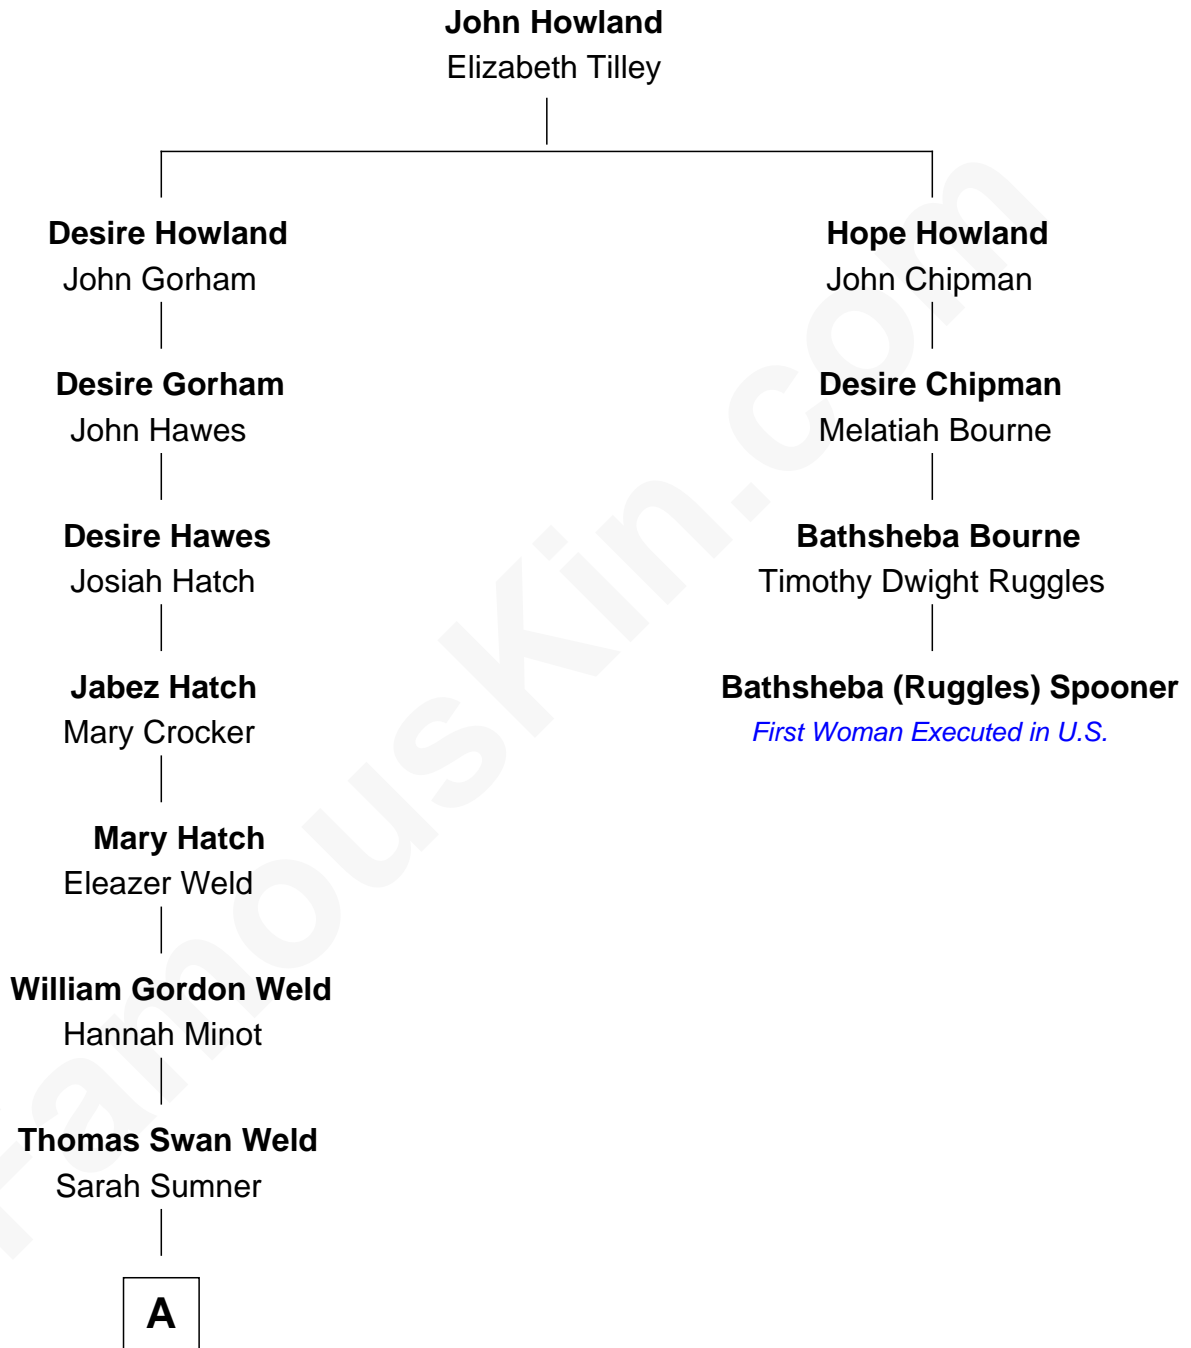

FamousKin.com

Relationship Chart of

Bill Weld

68th Governor of Massachusetts

3rd cousin 7 times removed of

Bathsheba (Ruggles) Spooner

First woman executed for murder in U.S. by non-British government

A

—
Dr. Francis Minot Weld
Fanny Elizabeth Bartholomew

—
Francis Minot Weld
Margaret Low White

—
David Weld
Mary Blake Nichols

—
Bill Weld
68th Governor of Massachusetts

FamousKin.com