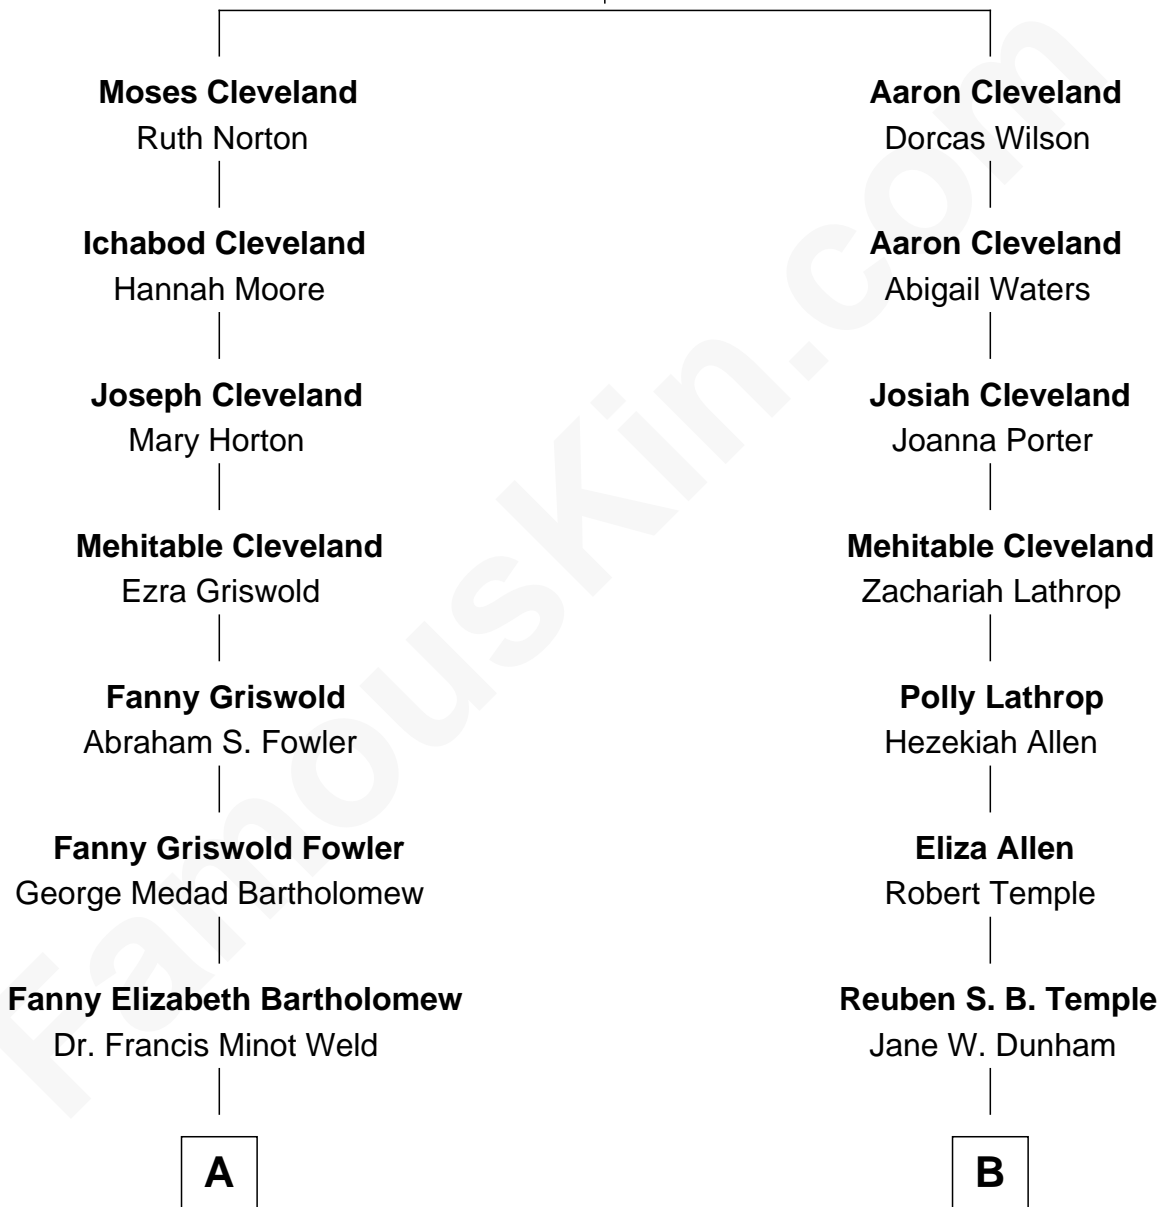

FamousKin.com Relationship Chart of

Bill Weld

68th Governor of Massachusetts

9th cousin of

Shirley Temple

Movie Actress

Moses Cleveland

Ann Winn

A

Francis Minot Weld
Margaret Low White

David Weld
Mary Blake Nichols

Bill Weld
68th Governor of Massachusetts

B

Francis Marion Temple
Cynthia Fell Yeager

George Francis Temple
Gertrude Amelia Krieger

Shirley Temple
Movie Actress