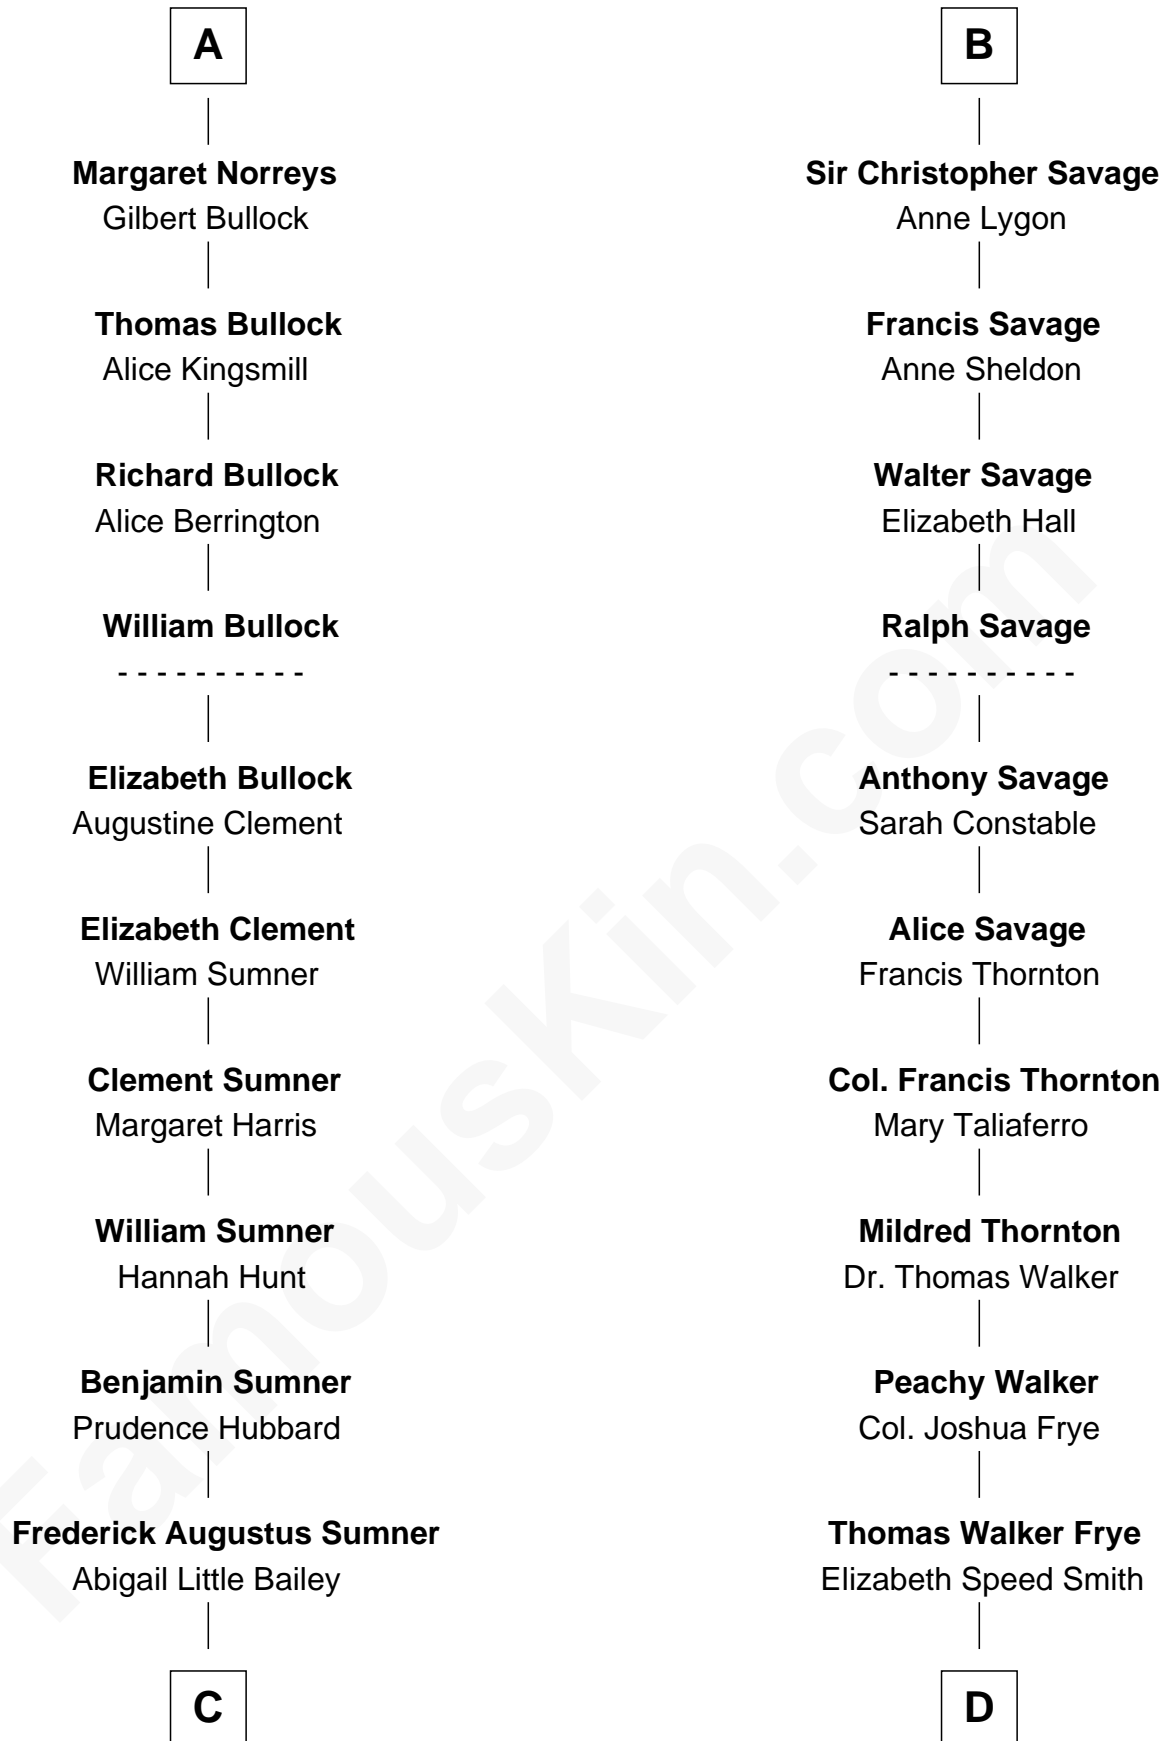

## Relationship Chart of

### Bill Weld

68th Governor of Massachusetts

20th cousin 1 time removed of

### Adlai Stevenson II

31st Governor of Illinois

**C**

**Sarah Sumner**  
Thomas Swan Weld

**Dr. Francis Minot Weld**  
Fanny Elizabeth Bartholomew

**Francis Minot Weld**  
Margaret Low White

**David Weld**  
Mary Blake Nichols

**Bill Weld**  
*68th Governor of Massachusetts*

**D**

**Mary Peachy Frye**  
Rev. Lewis Warner Green

**Letitia Green**  
Adlai Ewing Stevenson

**Lewis Green Stevenson**  
Helen Louise Davis

**Adlai Stevenson II**  
*31st Governor of Illinois*