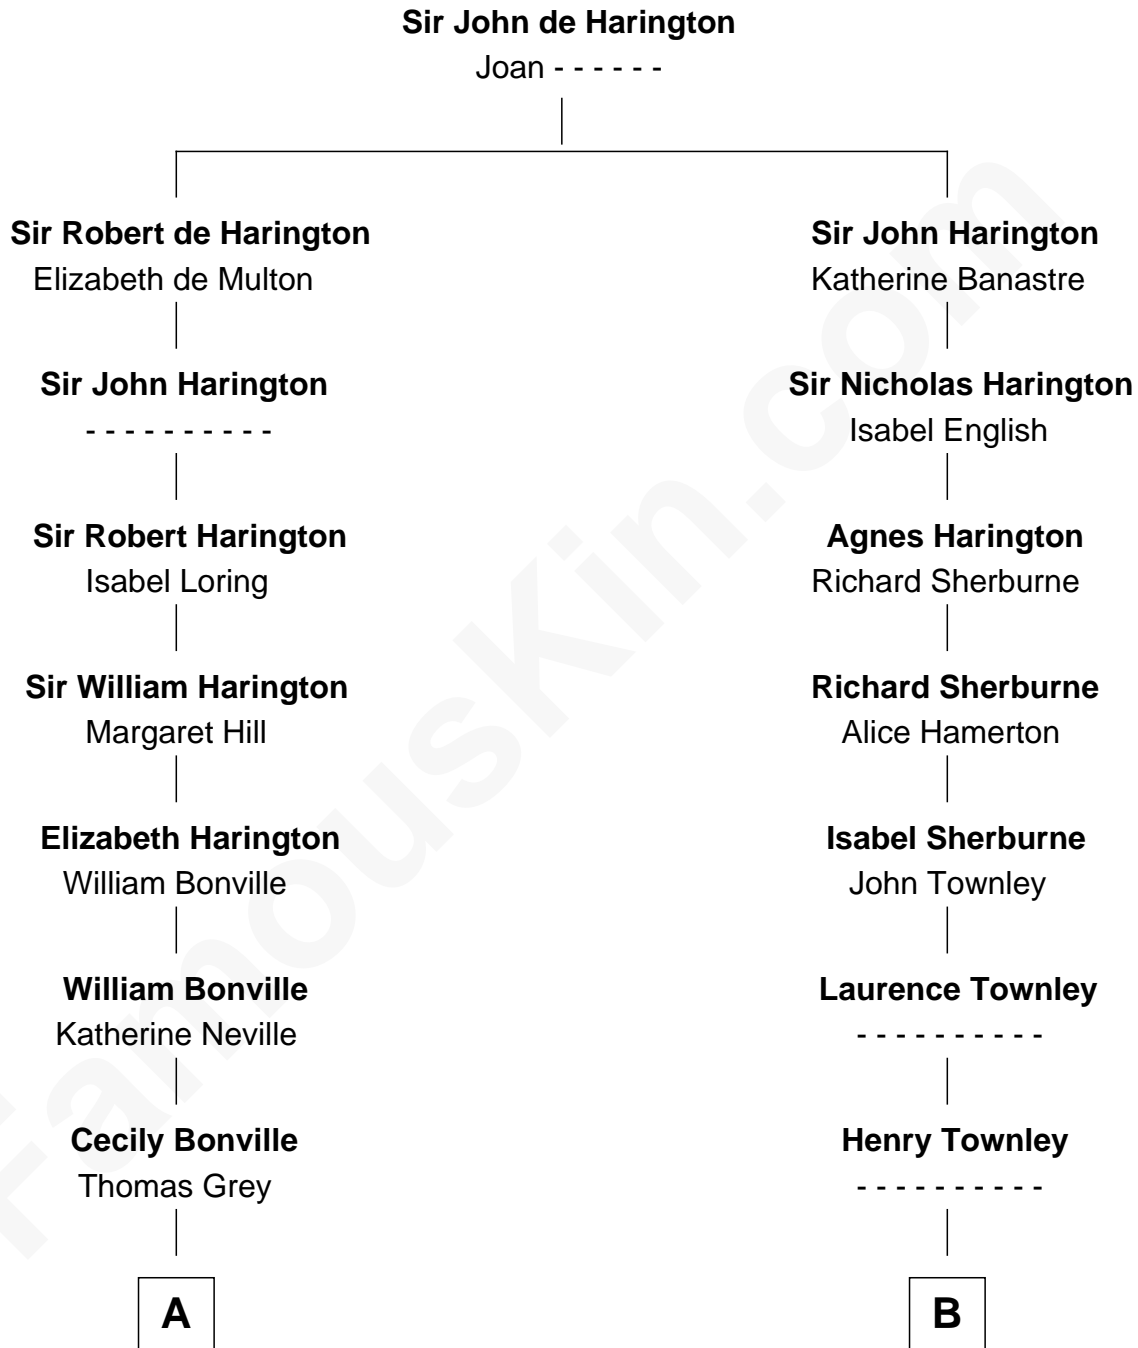

FamousKin.com

Relationship Chart of

Bill Weld

68th Governor of Massachusetts

20th cousin 1 time removed of

Adlai Stevenson II

31st Governor of Illinois

C

Harriet Low
John Babcock Hillard

Harriet Hillard
William Augustus White

Margaret Low White
Francis Minot Weld

David Weld
Mary Blake Nichols

Bill Weld
68th Governor of Massachusetts

D

Mary Peachy Frye
Rev. Lewis Warner Green

Letitia Green
Adlai Ewing Stevenson

Lewis Green Stevenson
Helen Louise Davis

Adlai Stevenson II
31st Governor of Illinois