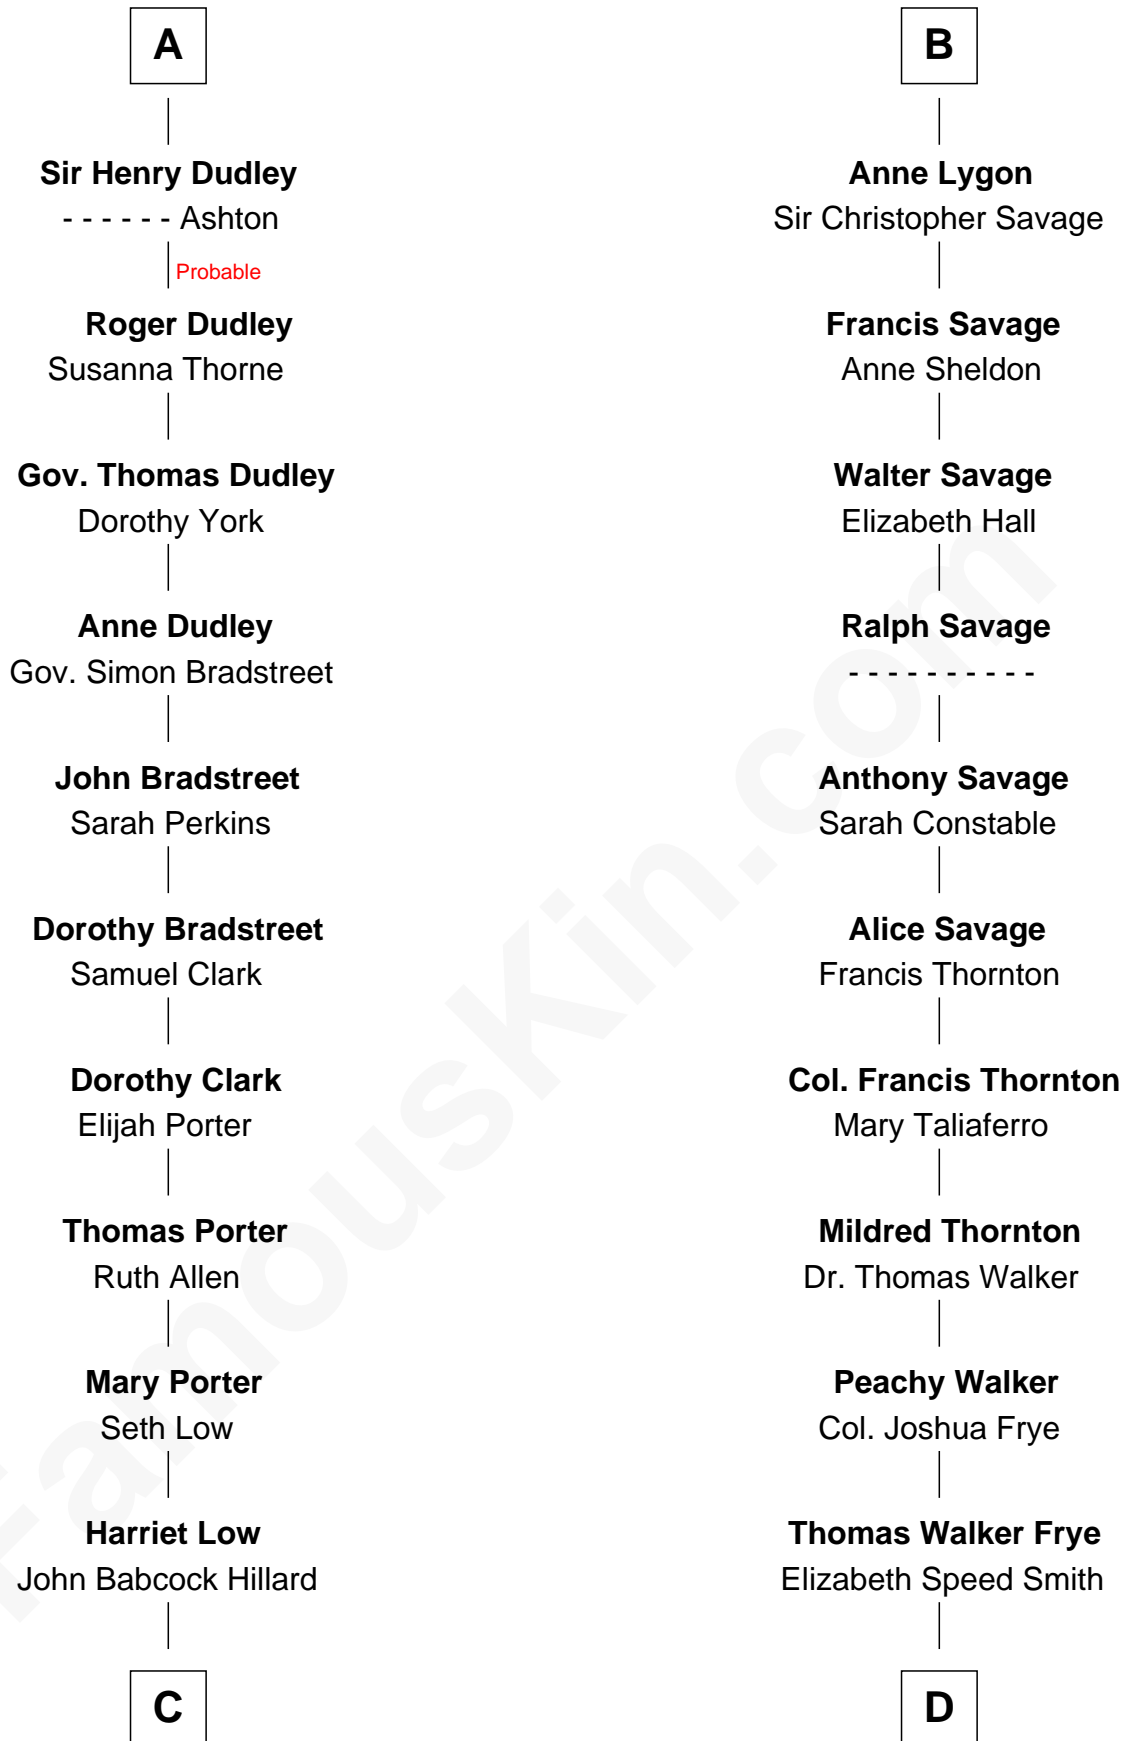

FamousKin.com Relationship Chart of

Bill Weld

68th Governor of Massachusetts

20th cousin of

Adlai Stevenson II

31st Governor of Illinois

Margaret de Audley

Ralph de Stafford

John de Ferrers

Robert de Ferrers

Margaret Despencer

Sir Edmund Ferrers

Ellen Roche

Margaret Ferrers

John de Beauchamp

Sir Richard de Beauchamp

Elizabeth Stafford

Anne de Beauchamp

Sir Richard Lygon

Sir Richard Lygon

Margaret Greville

B

C

Harriet Hillard
William Augustus White

Margaret Low White
Francis Minot Weld

David Weld
Mary Blake Nichols

Bill Weld
68th Governor of Massachusetts

D

Mary Peachy Frye
Rev. Lewis Warner Green

Letitia Green
Adlai Ewing Stevenson

Lewis Green Stevenson
Helen Louise Davis