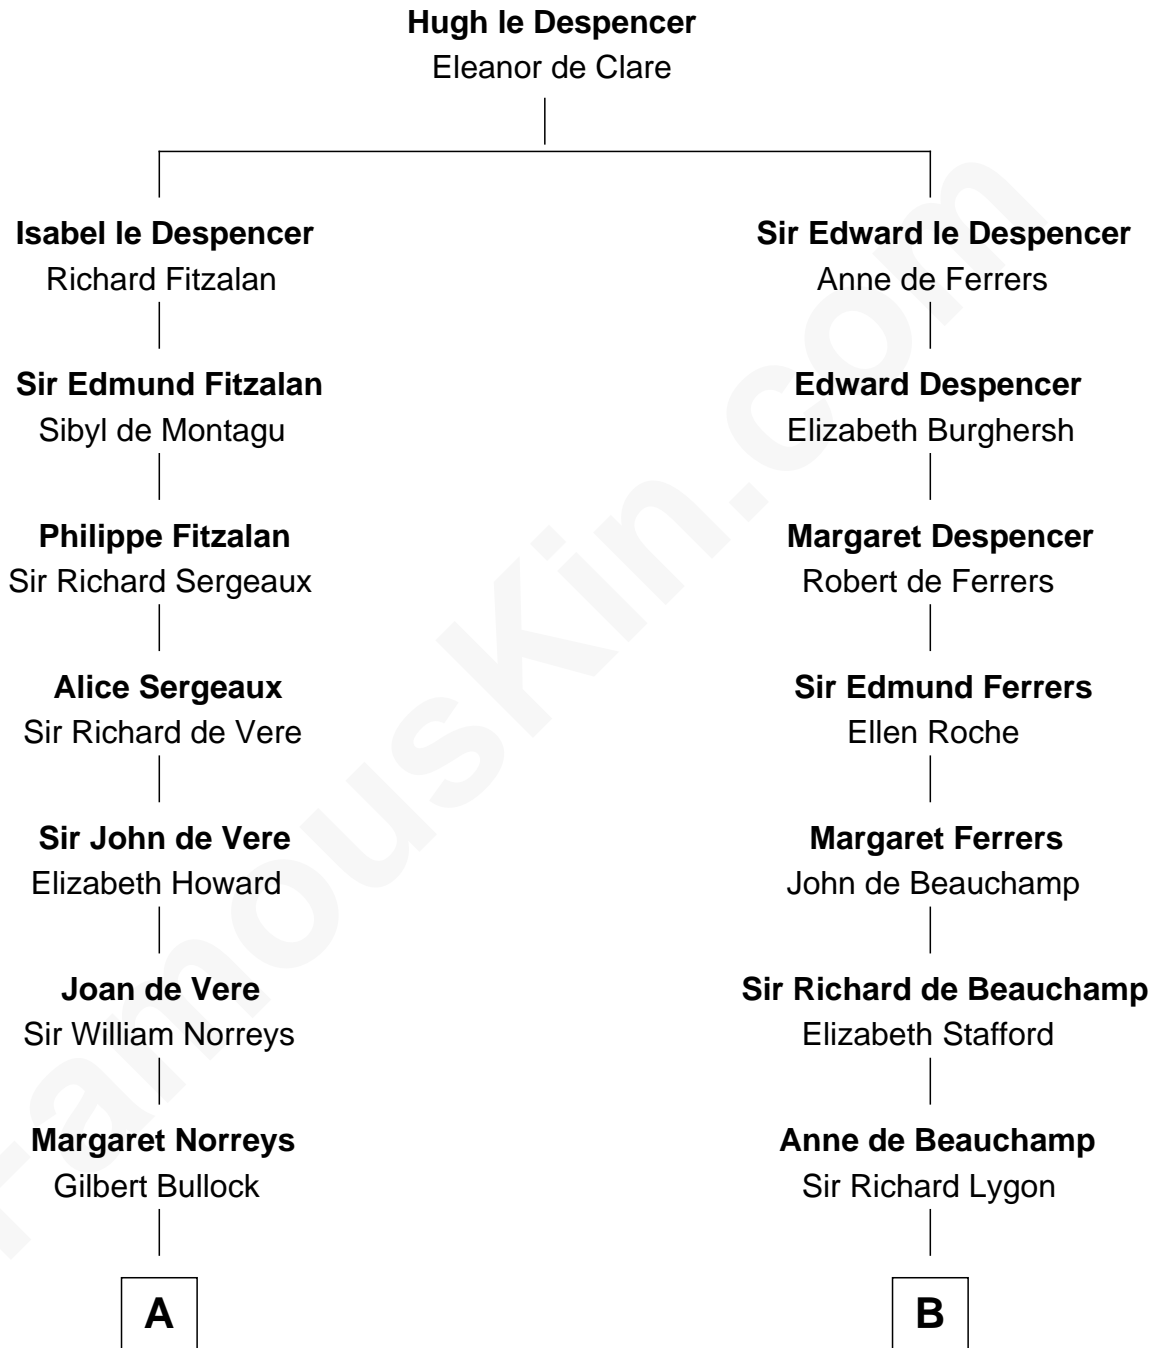

Adlai Stevenson II

31st Governor of Illinois