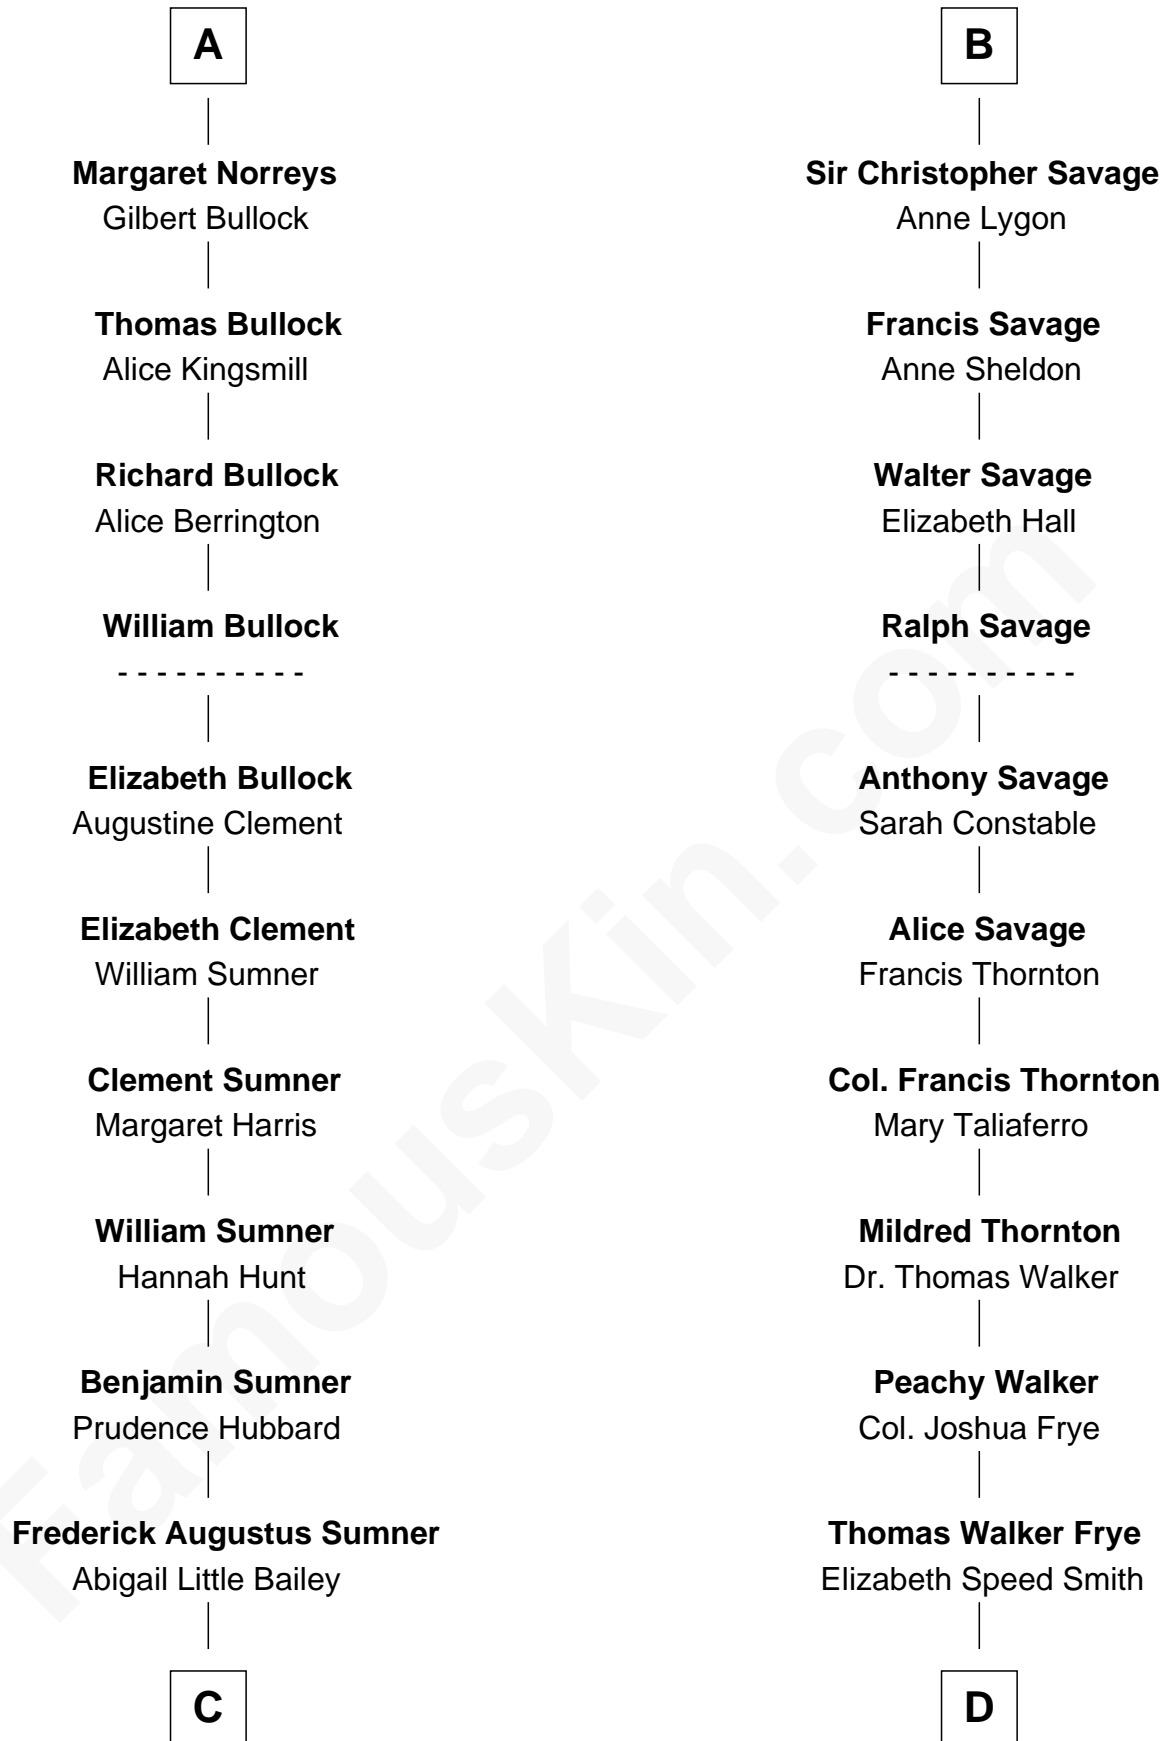

FamousKin.com

Relationship Chart of

Bill Weld

68th Governor of Massachusetts

20th cousin 1 time removed of

Adlai Stevenson II

31st Governor of Illinois

Richard Fitzalan

Alice de Saluzzo

C

Sarah Sumner
Thomas Swan Weld

Dr. Francis Minot Weld
Fanny Elizabeth Bartholomew

Francis Minot Weld
Margaret Low White

David Weld
Mary Blake Nichols

Bill Weld
68th Governor of Massachusetts

D

Mary Peachy Frye
Rev. Lewis Warner Green

Letitia Green
Adlai Ewing Stevenson

Lewis Green Stevenson
Helen Louise Davis

Adlai Stevenson II
31st Governor of Illinois