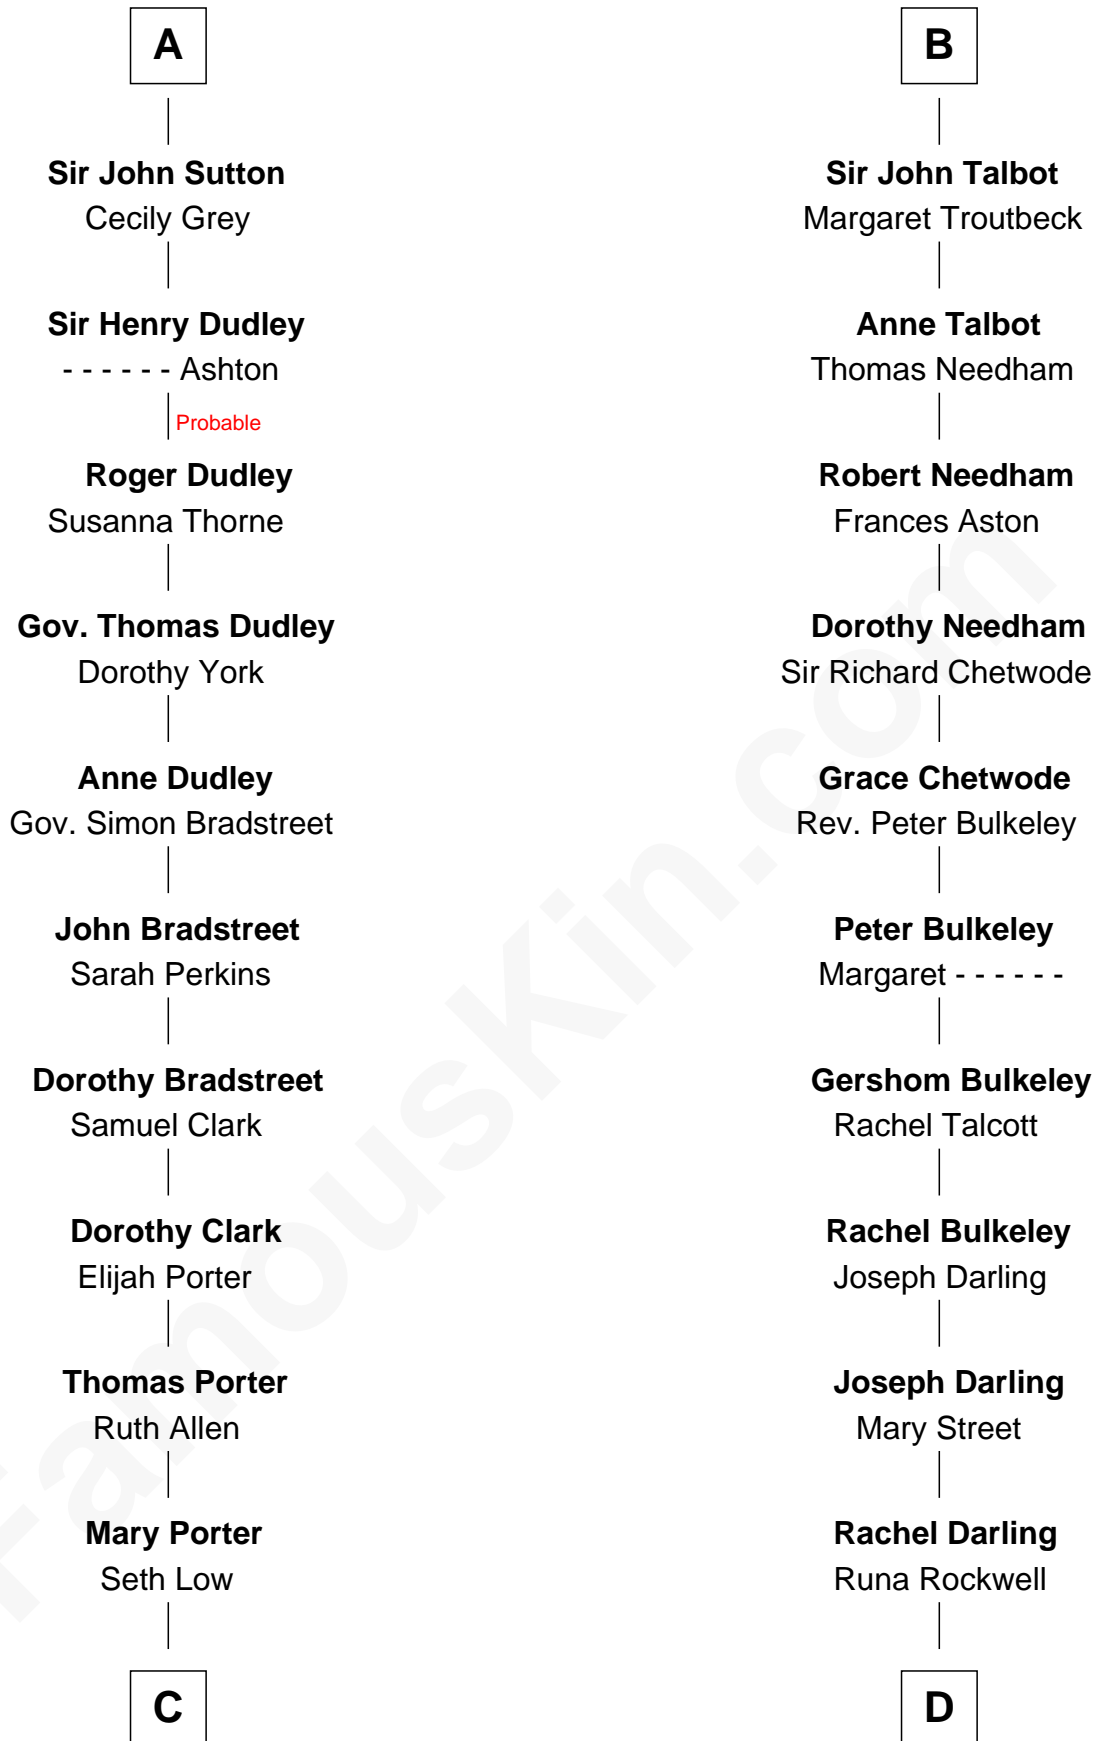

FamousKin.com

Relationship Chart of

Bill Weld

68th Governor of Massachusetts

20th cousin 1 time removed of

Norman Rockwell
American Artist

Edmund Plantagenet
Blanche of Artois

C

Harriet Low
John Babcock Hillard

Harriet Hillard
William Augustus White

Margaret Low White
Francis Minot Weld

David Weld
Mary Blake Nichols

Bill Weld
68th Governor of Massachusetts

D

Samuel Darling Rockwell
Orilla Janes Sherman