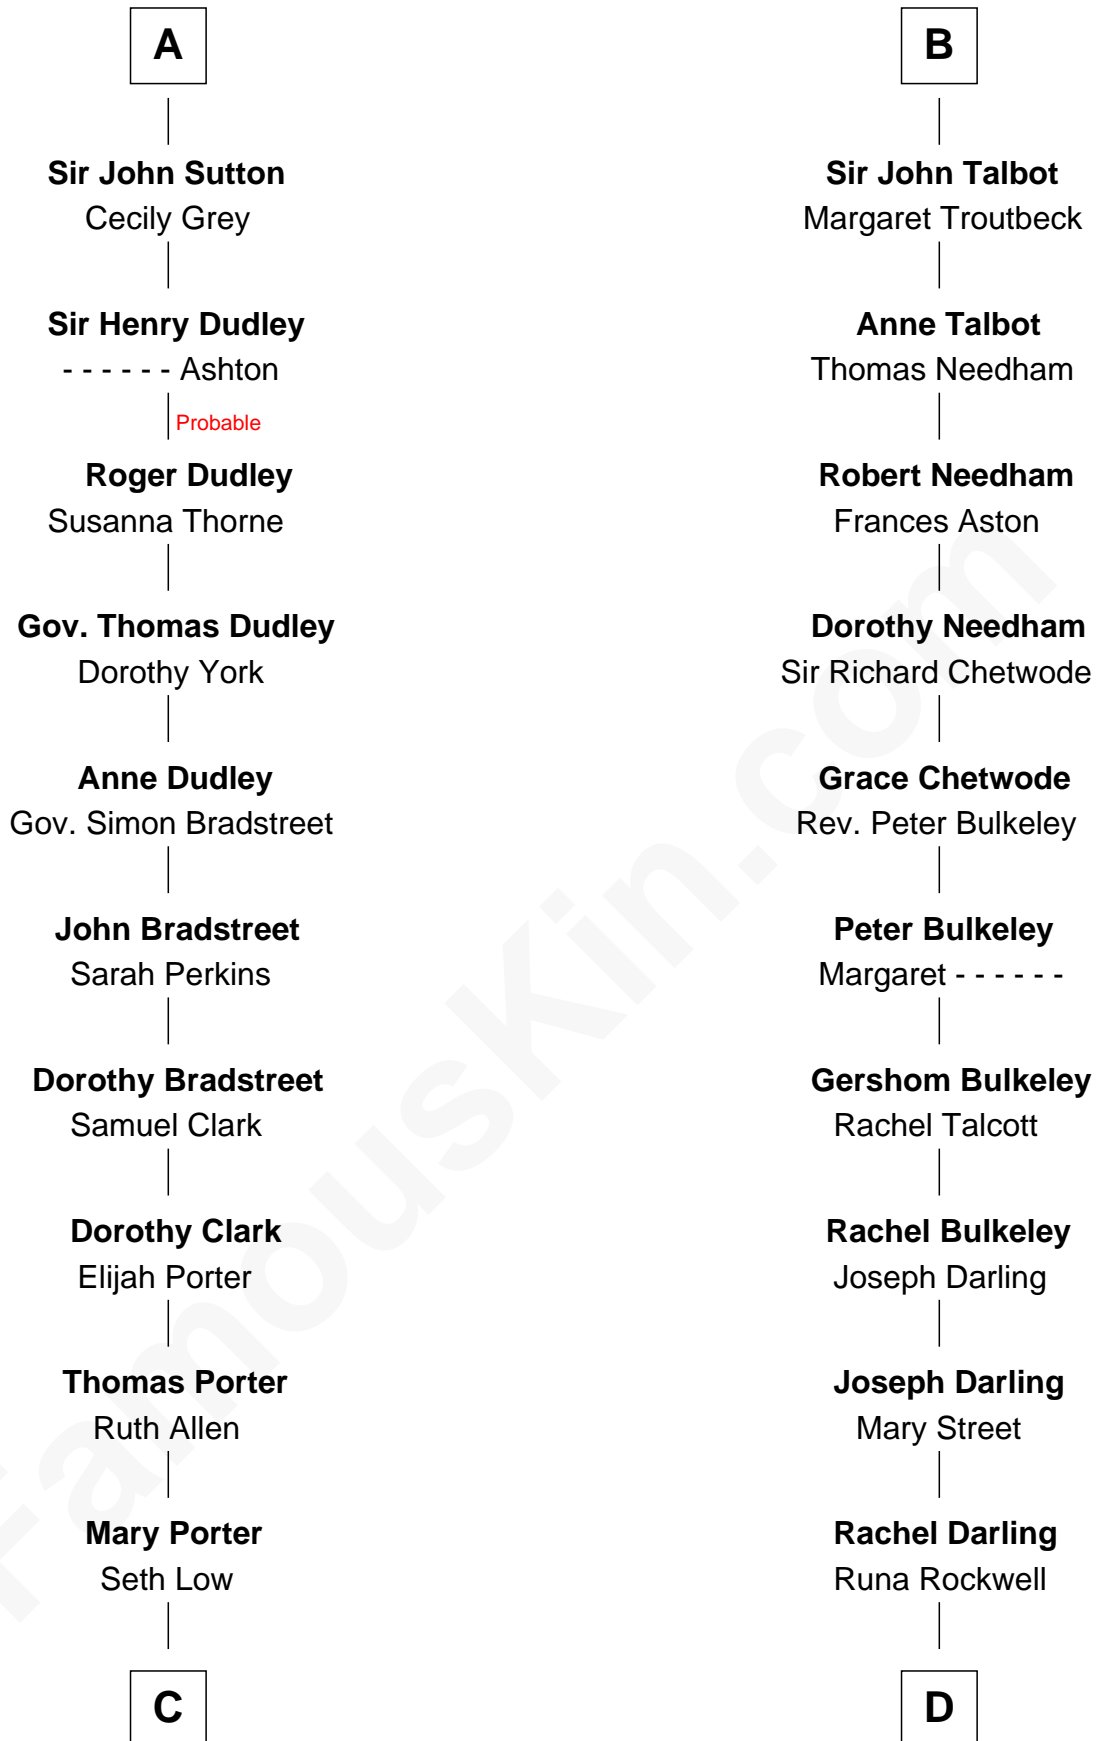

FamousKin.com Relationship Chart of

Bill Weld

68th Governor of Massachusetts

20th cousin 1 time removed of

Norman Rockwell

American Artist

Sir Patrick de Chaworth

Isabella de Beauchamp

C

Harriet Low
John Babcock Hillard

Harriet Hillard
William Augustus White

Margaret Low White
Francis Minot Weld

David Weld
Mary Blake Nichols

Bill Weld
68th Governor of Massachusetts

D

Samuel Darling Rockwell
Orilla Janes Sherman