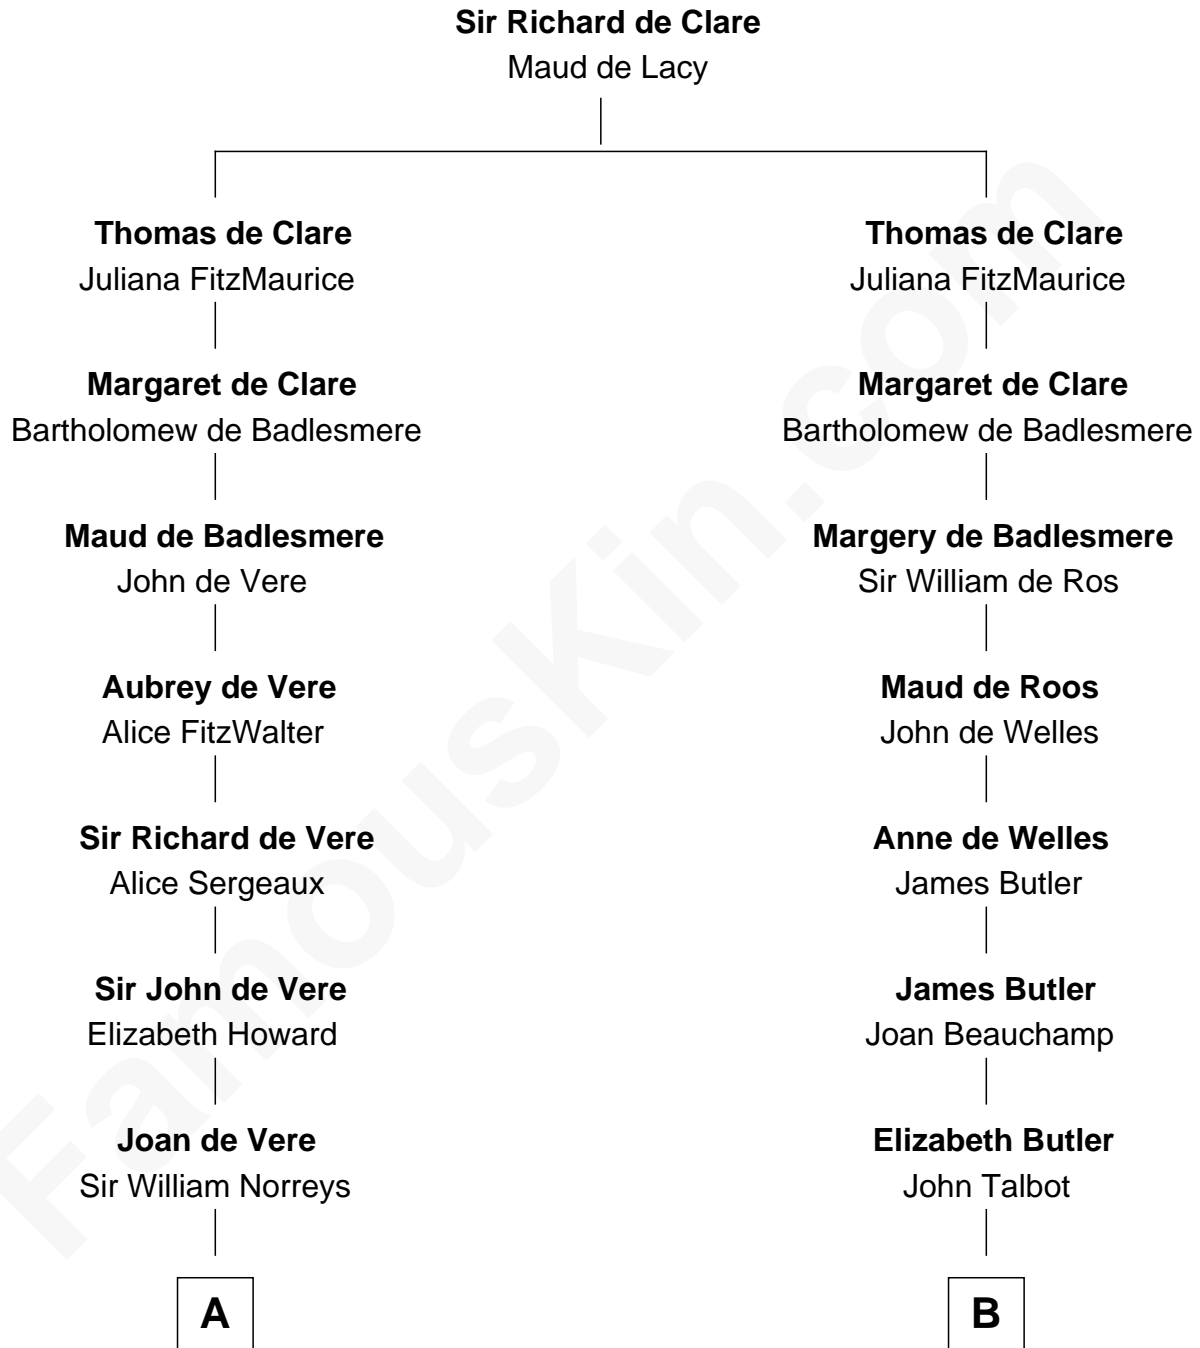

FamousKin.com Relationship Chart of

Bill Weld

68th Governor of Massachusetts

21st cousin of

Norman Rockwell

American Artist

C

Sarah Sumner
Thomas Swan Weld

Dr. Francis Minot Weld
Fanny Elizabeth Bartholomew

Francis Minot Weld
Margaret Low White

David Weld
Mary Blake Nichols

Bill Weld
68th Governor of Massachusetts

D

Rachel Darling
Runa Rockwell

Samuel Darling Rockwell
Orilla Janes Sherman