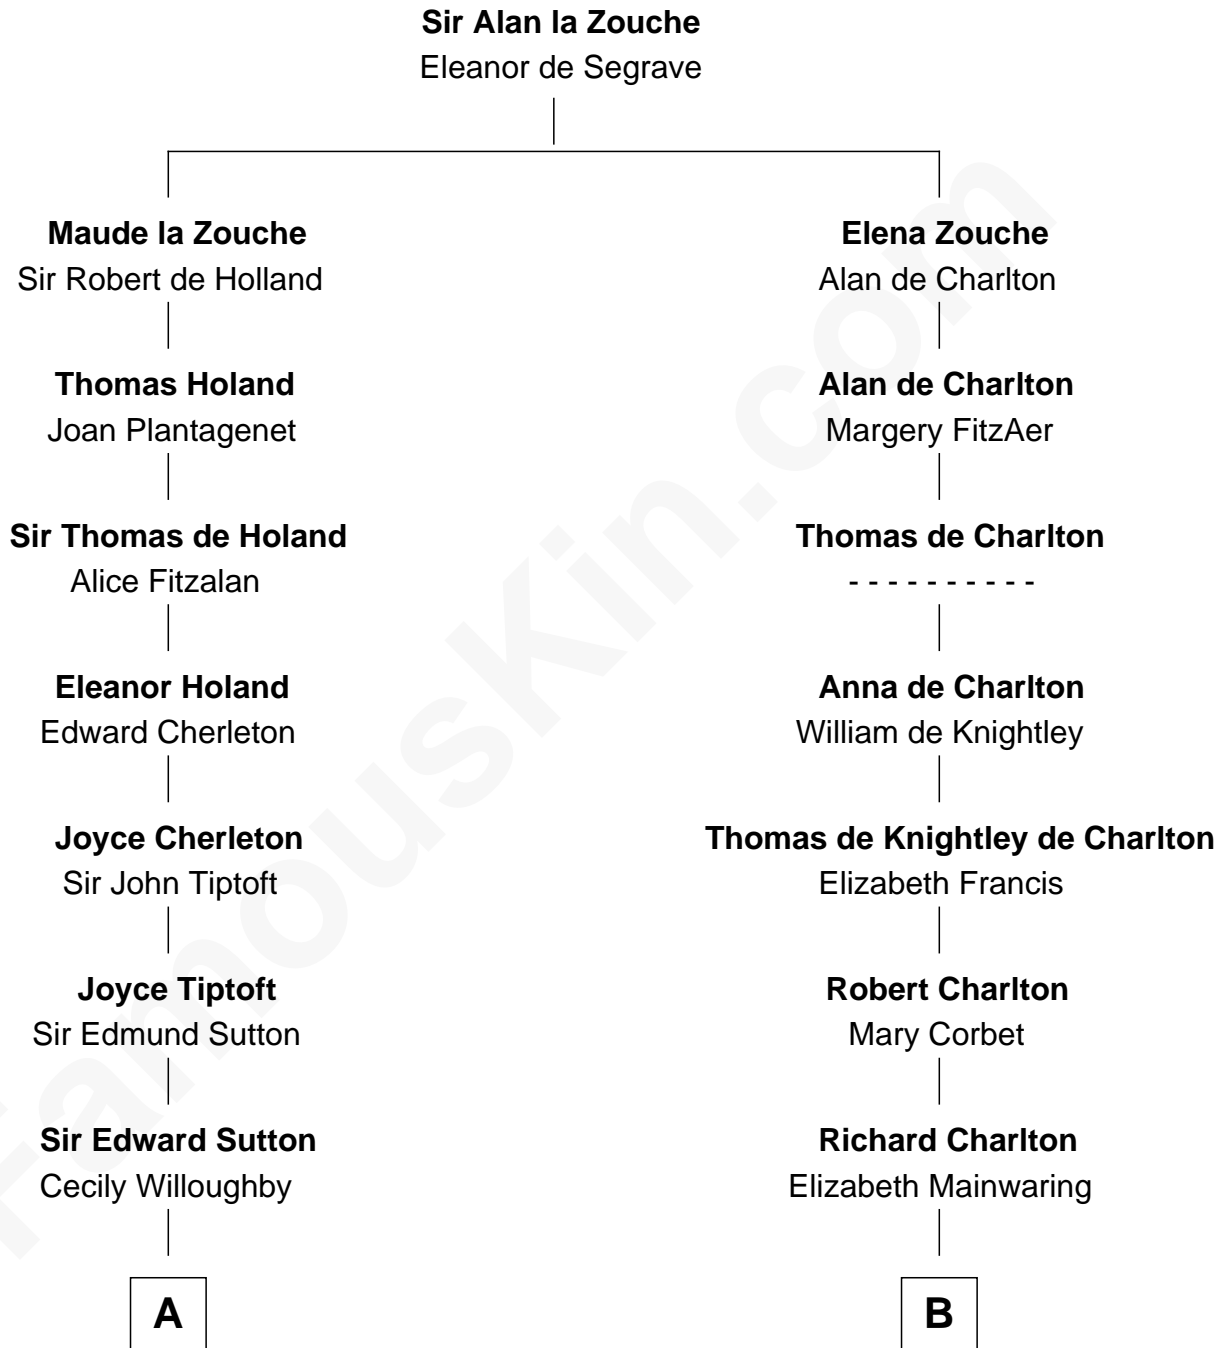

FamousKin.com

Relationship Chart of

Bill Weld

68th Governor of Massachusetts
 19th cousin 2 times removed of

Norman Rockwell
 American Artist

C

Harriet Low
John Babcock Hillard

Harriet Hillard
William Augustus White

Margaret Low White
Francis Minot Weld

David Weld
Mary Blake Nichols

Bill Weld
68th Governor of Massachusetts

D

John William Rockwell
Phebe Boyce Waring

Jarvis Waring Rockwell
Anne Mary Hill

Norman Rockwell
American Artist