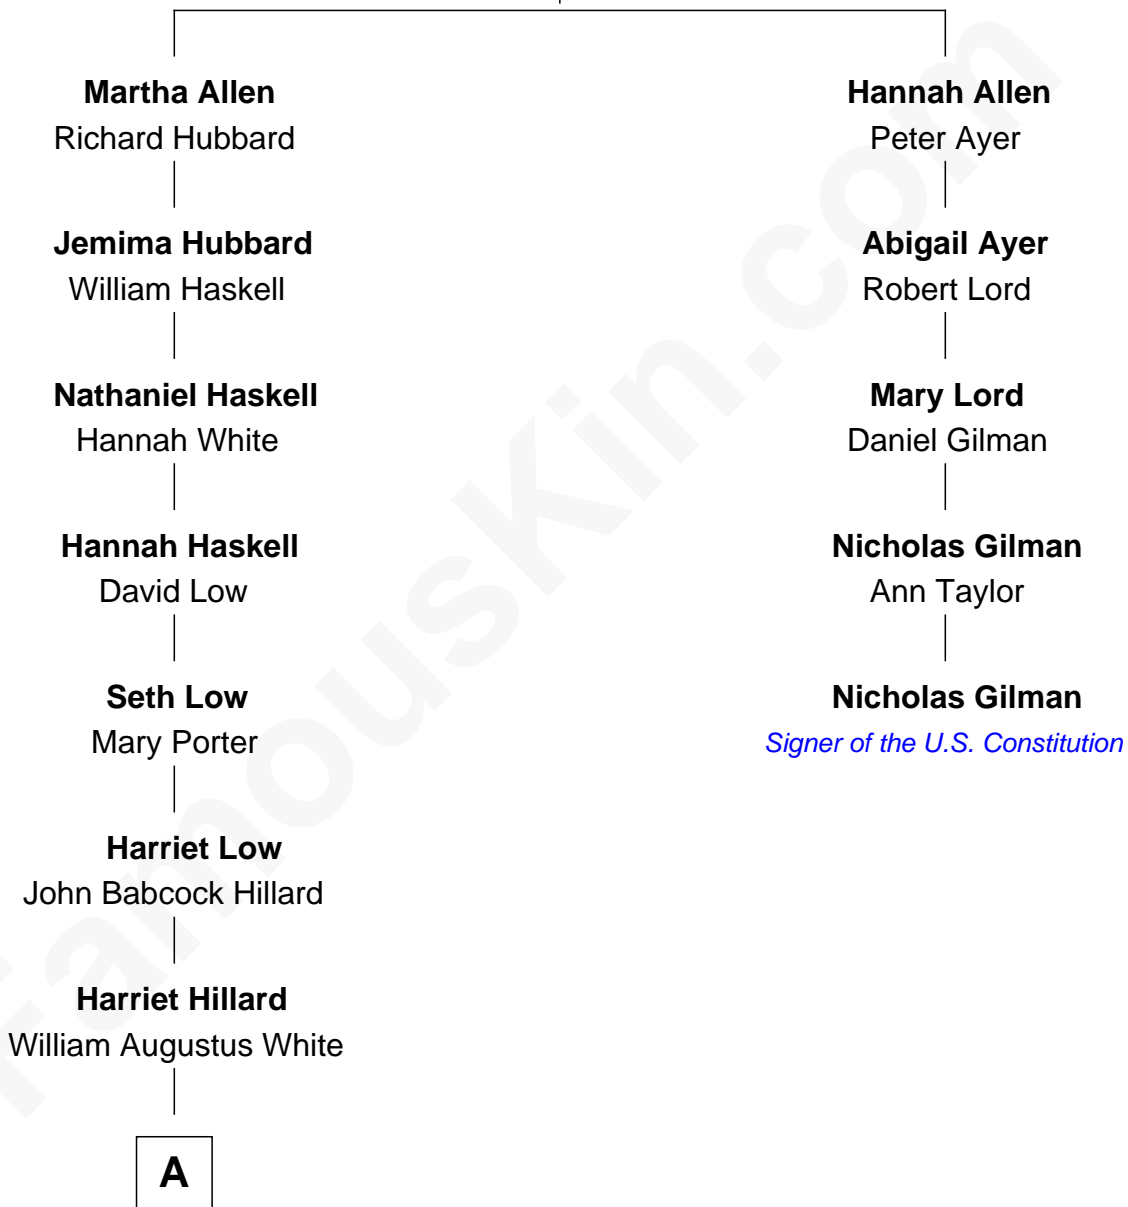

FamousKin.com Relationship Chart of

Bill Weld

68th Governor of Massachusetts

4th cousin 5 times removed of

Nicholas Gilman

Signer of the U.S. Constitution

William Allen

Ann Goodale

A

—
Margaret Low White

Francis Minot Weld

—
David Weld

Mary Blake Nichols

—
Bill Weld

68th Governor of Massachusetts

FamousKin.com